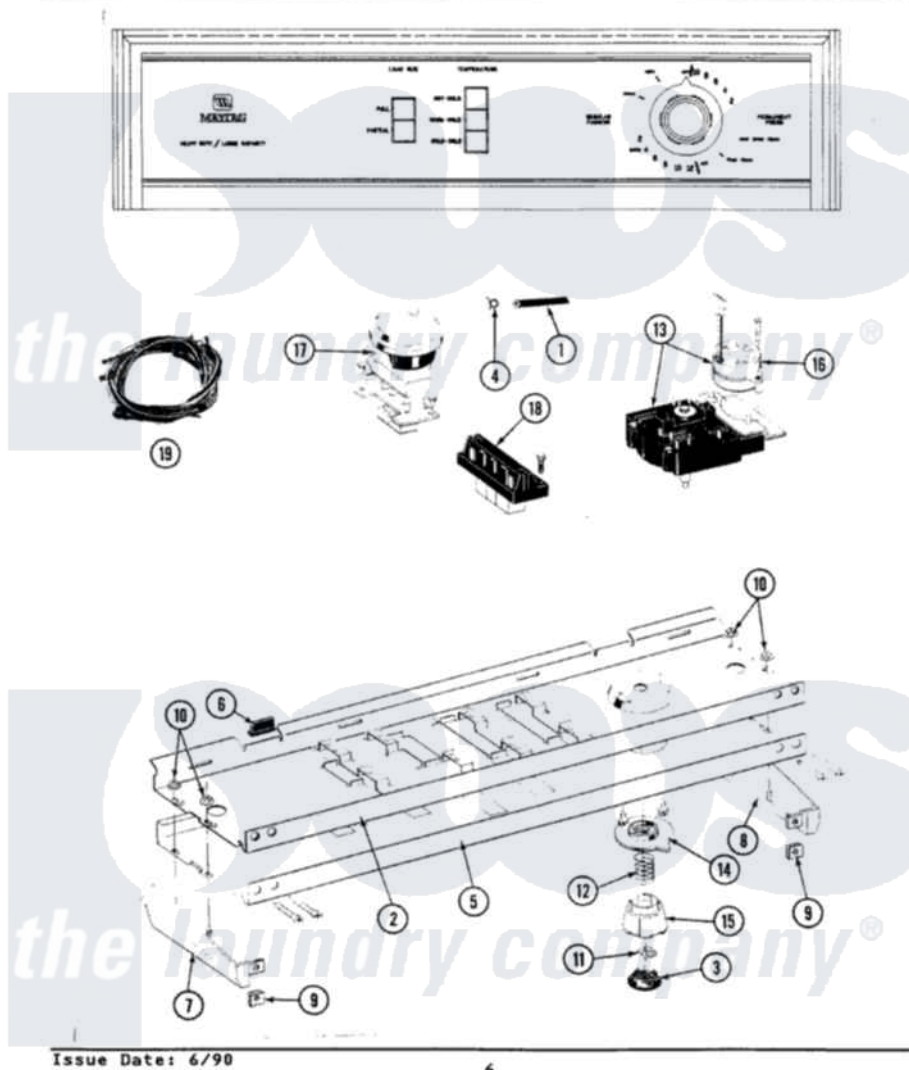

Maytag LA5000 04 - CONTROL PANEL

SECTION: CONTROL PANEL

MODEL: A5000

Maytag [Residential Maytag LA5000 Washer Parts](#) Parts Diagram 04 - CONTROL PANEL

[Click on the part number to view part](#)

Item	Original Part Number	Replaced By	Status	Part Description
1	212942	22001619		Tube, Water Level Switch
2	314728	210932		Screw, No.8 X 9/16 Ctsk Note: Screw, Inlet Duct
"	214818			Back Up Plate
3	314723	W10133501		Cap, Knob
4	410296	596669		Clamp, Manifold
5	207402		Not Available	CONTROL PANEL
"	210932			Screw, No.8 X 9/16 Ctsk Note: Screw, Inlet Duct
6	214897			Pad, Control Panel
7	314726		Not Available	END CAP - LEFT HAND
8	314727	207927		End Cap, Control Panel
9	214894			Fastener, End Cap
10	214872			Palnut, End Cap Note: Nut, Lamp Holder
11	211605			Bezel, Timer Dial
12	211065			Spring, Index Wheel

13	213966	3400014	Screw
"	207379		Timer
14	206893	22001571	Bezel, Timer Dial
15	206892		Control Knob
16	205033	22205033	Motor- Tim
17	207364		2 Level Pressure Switch
"	211168	W10139210	Screw, 8-18 X 5/16
18	213117	67006908	Screw, Ice Rack
"	207368	Not Available	TEMP CONTROL SWITCH - 3 BUTTON
19	207383		Wire Harness