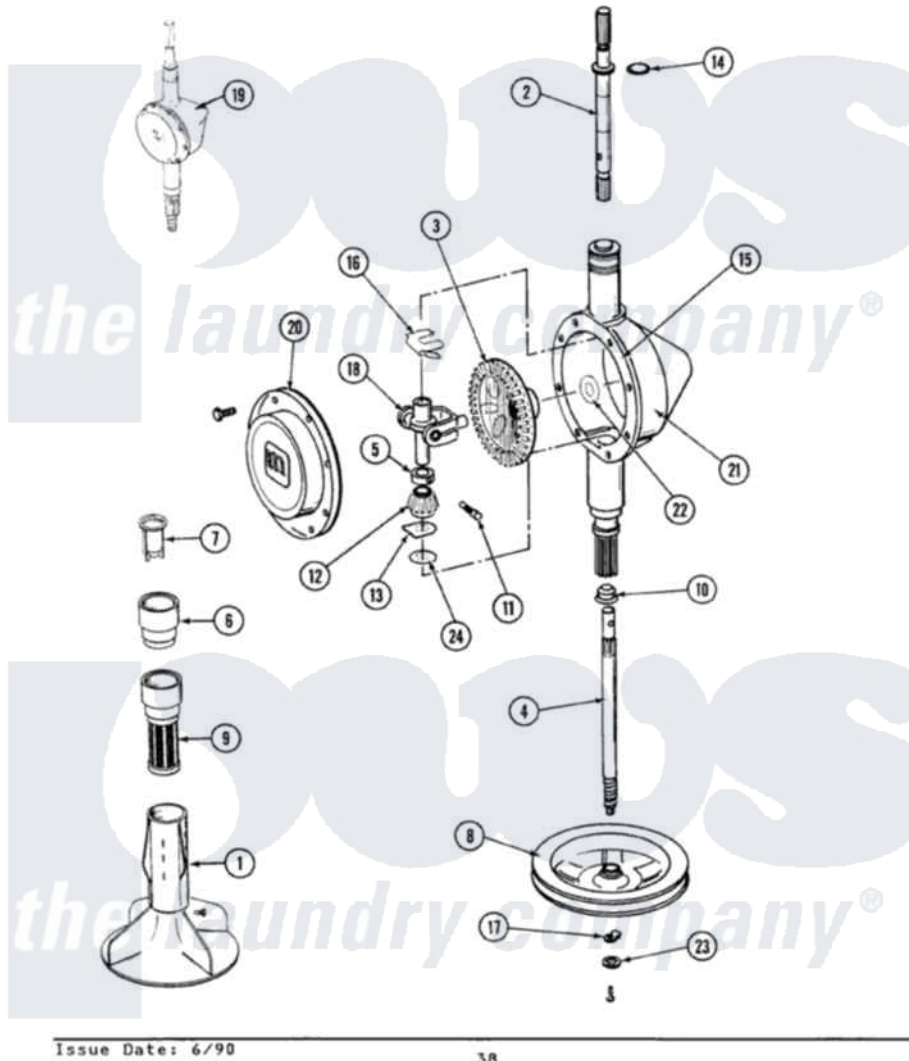

Maytag LA5000 05 - ORBITAL TRANSMISSION

SECTION: ORBITAL TRANSMISSION
MODEL: ALL MODELS

Issue Date: 6/90

38

Maytag [Residential Maytag LA5000 Washer Parts](#) Parts Diagram 05 - ORBITAL TRANSMISSION
Click on the part number to view part

Item	Original Part Number	Replaced By	Status	Part Description
1	206478		Not Available	SCREW & WASHER FOR AGITATOR
"	207538			Agitator W/Lock Screw
2	207153	6-2097820		Kit- Shaft
3	206713	6-2067130		Gear- Beve
4	215411	12001451		Ctr Shaft W/Collar Andkeeper-Sha
5	215415		Not Available	COLLAR, LOWER
6	215721			Dispensing Cap
7	215733			Dispensing Cup
8	211059	6-2301530		Pulley
9	Y207427			Lint Filter Shallow
10	206602	207843		Lip Seal Repair Kit
11	Y206629			Pin, Collar
12	215401	W10221114		Pinion
13	215395			Plate, Clutch
14	210690			Seal, Rubber

15	Y058700	675652	Adhesive
16	215581		Spring, Agitator Shaft
17	211375	681582	Screw
"	211089		Lug, Stop Pulley
18	206685	6-2066850	Yoke
19	206708	6-2097790	Transmison
20	206628		Cover, Transmission
"	215417	Not Available	SCREW, TRANSMISSION COVER
21	206625	6-2097790	Transmison
22	215394		Washer, Bevel Gear
23	211090	22003555	Washer, Stop Lug
24	211483	6-2114830	Washer- SP