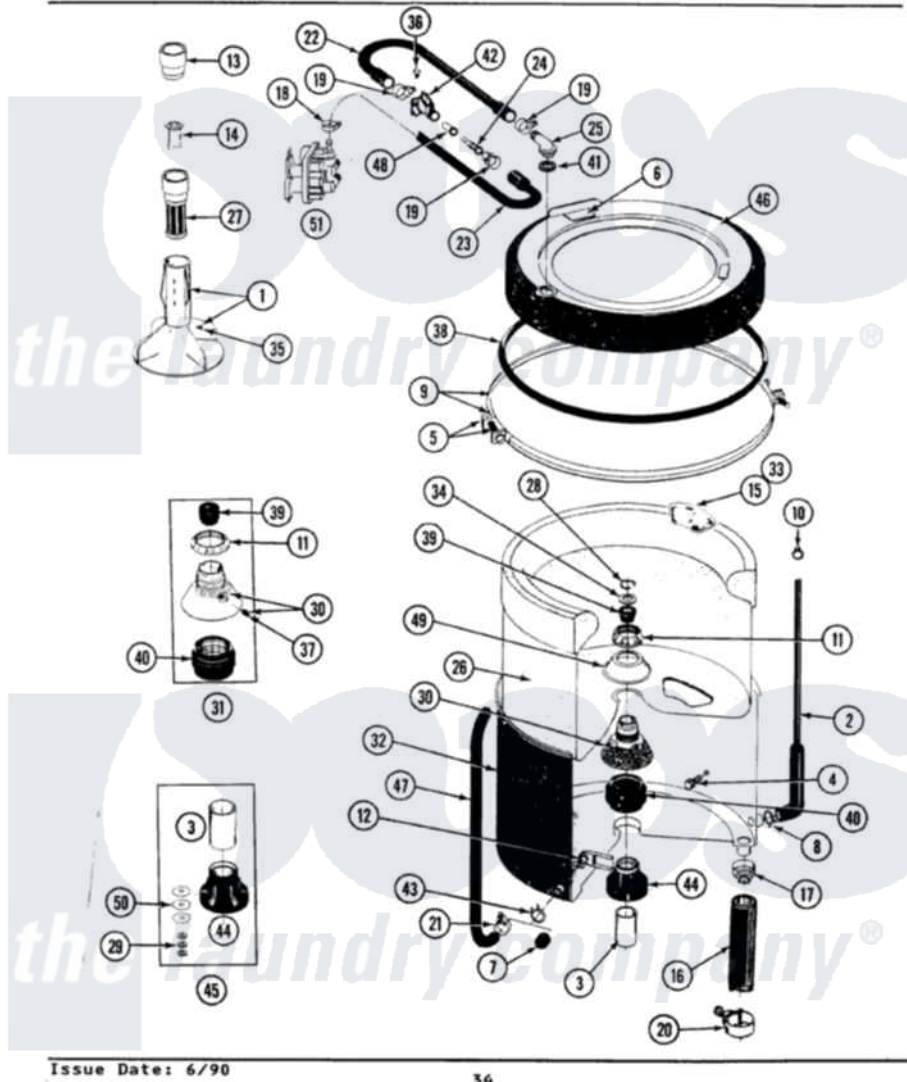

Maytag LA5000 07 - TUB, AGITATOR, MOUNTING STEM & SEAL

SECTION: TUB, AGITATOR, MOUNTING STEM & SEAL
 MODEL: ALL MODELS

Issue Date: 6/90

34

Maytag Residential Maytag LA5000 Washer Parts Parts Diagram 07 - TUB, AGITATOR, MOUNTING STEM & SEAL
 Click on the part number to view part

Item	Original Part Number	Replaced By	Status	Part Description
1	207538			Agitator W/Lock Screw
2	212942	22001619		Tube, Water Level Switch
3	211130			Bearing Liner, Tub Bearing
4	200744	W10175939		Bolt
"	205254	W10175938		Bolt
5	205529			Nut And Bolt Kit For Tub Clam
6	215232			Bumper, Unbalance
8	211641			Clamp, 1-1/16"
9	200846			Clamp - Tub Cover
10	410296	596669		Clamp, Manifold
11	211047	6-2110472		Nut- Clamp
12	214434			Spout, Deflector
14	215733			Dispensing Cup
16	Y212989			Hose, Outer Tub To Pump
17	200900	616099		Clamp
18	201575			Clamp, Hose

19	202515	596669	Clamp, Manifold
20	202574	3367052	Clamp, Hose
21	205161	489503	Clamp
22	Y215234		Hose, Injector Fill
23	213013		Hose, Injector
24	213015		Nozzle, Injector
25	215235		Tube, Injector
26	201523	Not Available	INNER TUB
"	207830	Not Available	INNER TUB W/PLUG
27	Y207427		Lint Filter Shallow
28	Y015667		Retaining Ring
29	Y054867		Washer, Lock
30	202521	6-2095720	Mounting S
31	204012	6-2095720	Mounting S
32	205486	Not Available	PART NOT USED
34	Y015666		Washer, Retaining -
35	206478	Not Available	SCREW & WASHER FOR AGITATOR
36	312620		Screw, Sems
37	211618	22001423	Set Screw, Mounting Stem
38	211232		Seal, Tub Cover
39	Y0A4298	6-0A57420	Seal- Agitator
40	201537	6-2095720	Mounting S
41	215233		Seal For Injector Tube
42	215447		Sleeve For Injector
43	214739	596669	Clamp, Manifold
44	200824	6-2040130	Tub Bearin
45	204013	6-2040130	Tub Bearin
46	206380	Not Available	COVER, TUB
47	214495		Tube, Inlet To Tub
48	213016	216201	Nozzle
49	211210		Washer, Clamping Nut
50	211100		Washer, Outer Tub
51	205613		Water Valve