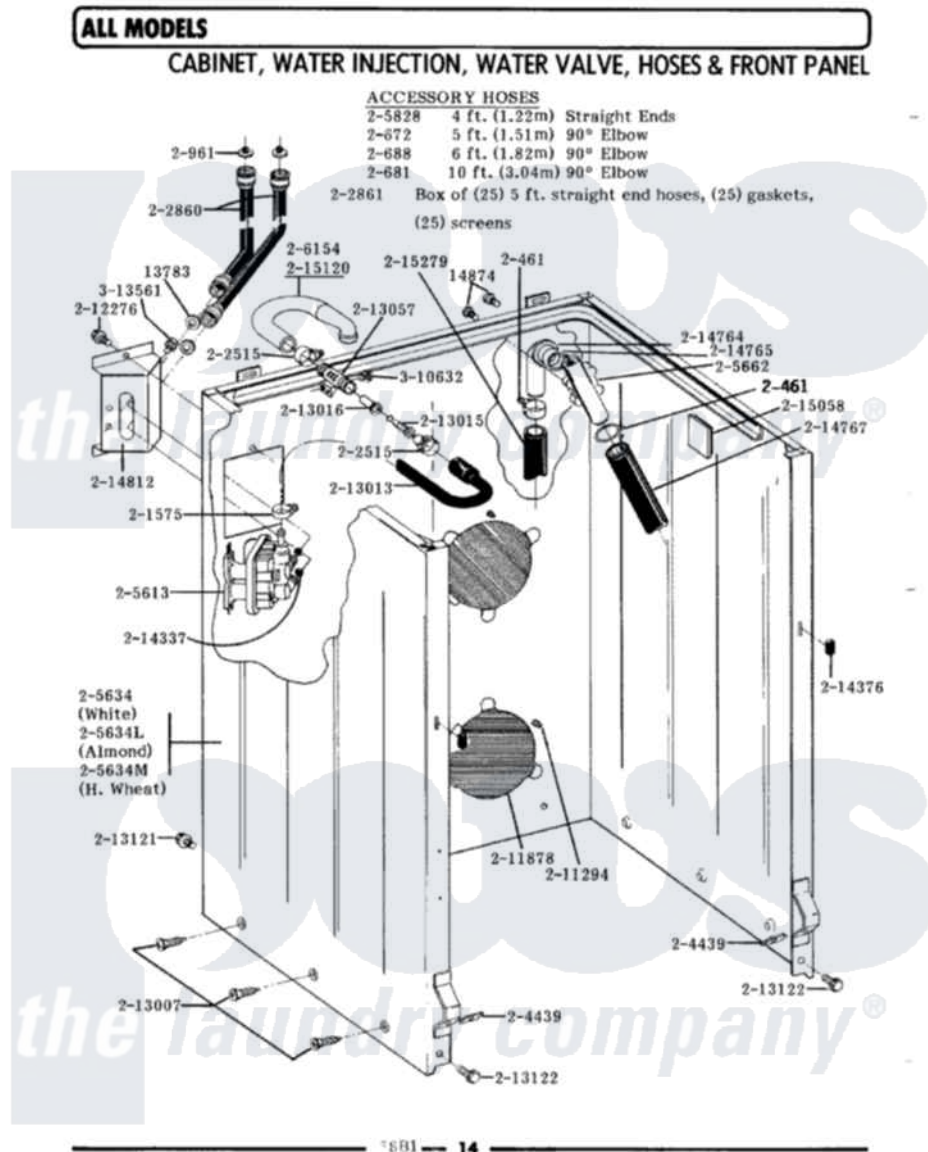

# Maytag LA503 02 - CBNT,WATER INJ & VALVE,HOSES & FRT PANEL

Maytag Residential Maytag LA503 Washer Parts Parts Diagram 02 - CBNT.WATER INJ & VALVE,HOSES & FRT PANEL

Click on the part number to view part

Item	Original Part Number	Replaced By	Status	Part Description
1	<a href="#">Y013783</a>			Washer, Inlet Hose
2	<a href="#">Y014874</a>			Screw, Idler Arm And Sleeve
3	200461	<a href="#">285655</a>		Clamp, Hose
4	200672	<a href="#">76314</a>		Hose, Inlet 6 Ft. Hose With Elbow
5	200681	<a href="#">21001467</a>		Hose- 10'
6	200688	<a href="#">76314</a>		Hose, Inlet 6 Ft. Hose With Elbow
7	<a href="#">Y200832</a>			Capacitor
8	200961	<a href="#">12001413</a>		Strainer And Washer Kit
9	<a href="#">201575</a>			Clamp, Hose
10	202515	<a href="#">596669</a>		Clamp, Manifold
11	<a href="#">202860</a>			Inlet Hose Assembly
12	202861	<a href="#">202860</a>		Inlet Hose Assembly
13	<a href="#">203237</a>			No.17 Wire With Terminal
14	<a href="#">204439</a>			Screw And Fstner Assembly