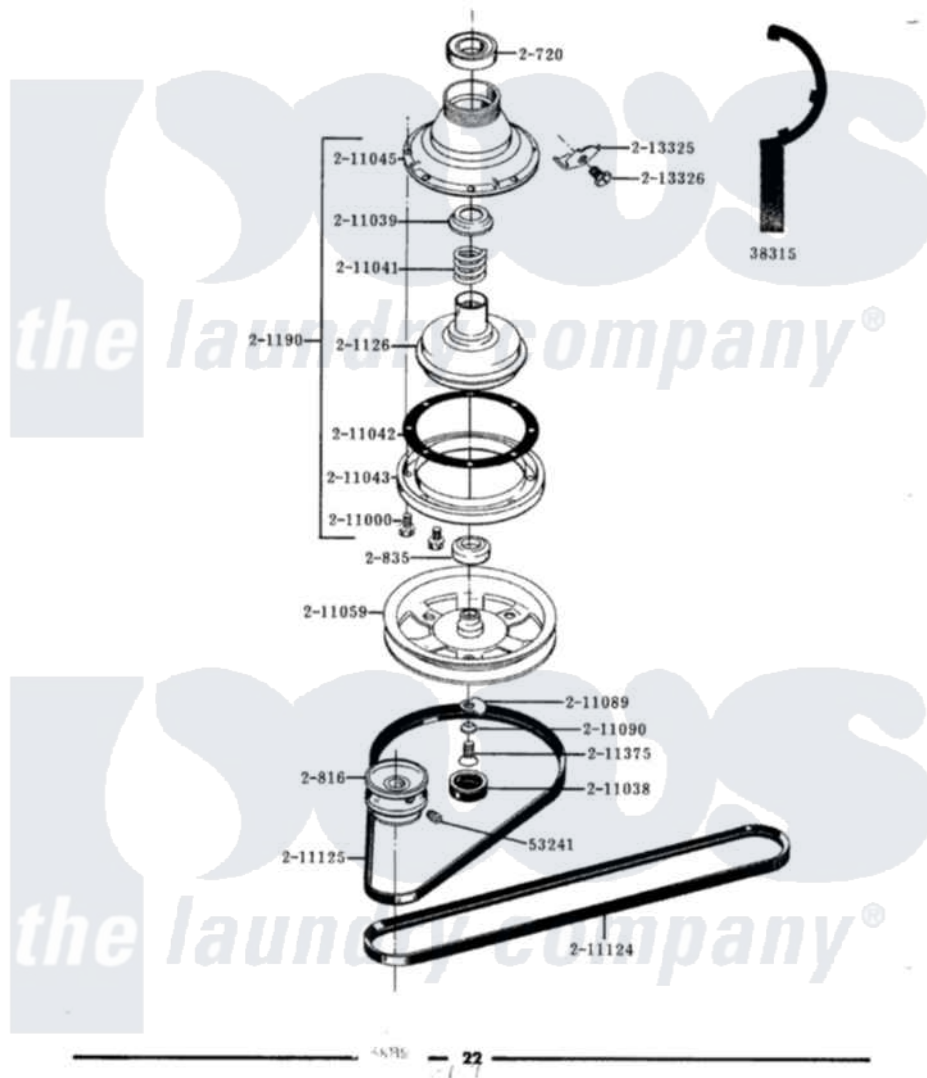

Maytag LA503 03 - CLUTCH, BRAKE & BELTS

ALL MODELS **CLUTCH, BRAKE & BELTS**

Maytag Residential Maytag LA503 Washer Parts Parts Diagram 03 - CLUTCH, BRAKE & BELTS
 Click on the part number to view part

Item	Original Part Number	Replaced By	Status	Part Description
1	Y038315	038315		Tool
2	Y053241			Set Screw, Motor Pulley
3	Y200720	22003441		Bearing, Rear
4	200816	6-2008160		Pulley- MO
5	200835			Bearing, Brake Rotor
6	201126	6-2011900		Brake Asse
7	201190	6-2011900		Brake Asse
8	211000			SCREW, BRAKE DRUM (HEX HEAD)
9	211038		Not Available	CAP, OIL RETAINER
10	211039	6-2011900		Brake Asse
11	211041	6-2011900		Brake Asse
12	211042	6-2011900		Brake Asse
13	211043	6-2011900		Brake Asse
14	211045	6-2011900		Brake Asse
15	211059	6-2301530		Pulley
16	211089			Lug, Stop Pulley

17	211090	22003555	Washer, Stop Lug
18	211124		Part Not Used
19	211125		V Belt, Drive Pulley
20	211375	681582	Screw
21	213325		Clip, Retaining
22	213326		Bolt, Sems Retaining Clip