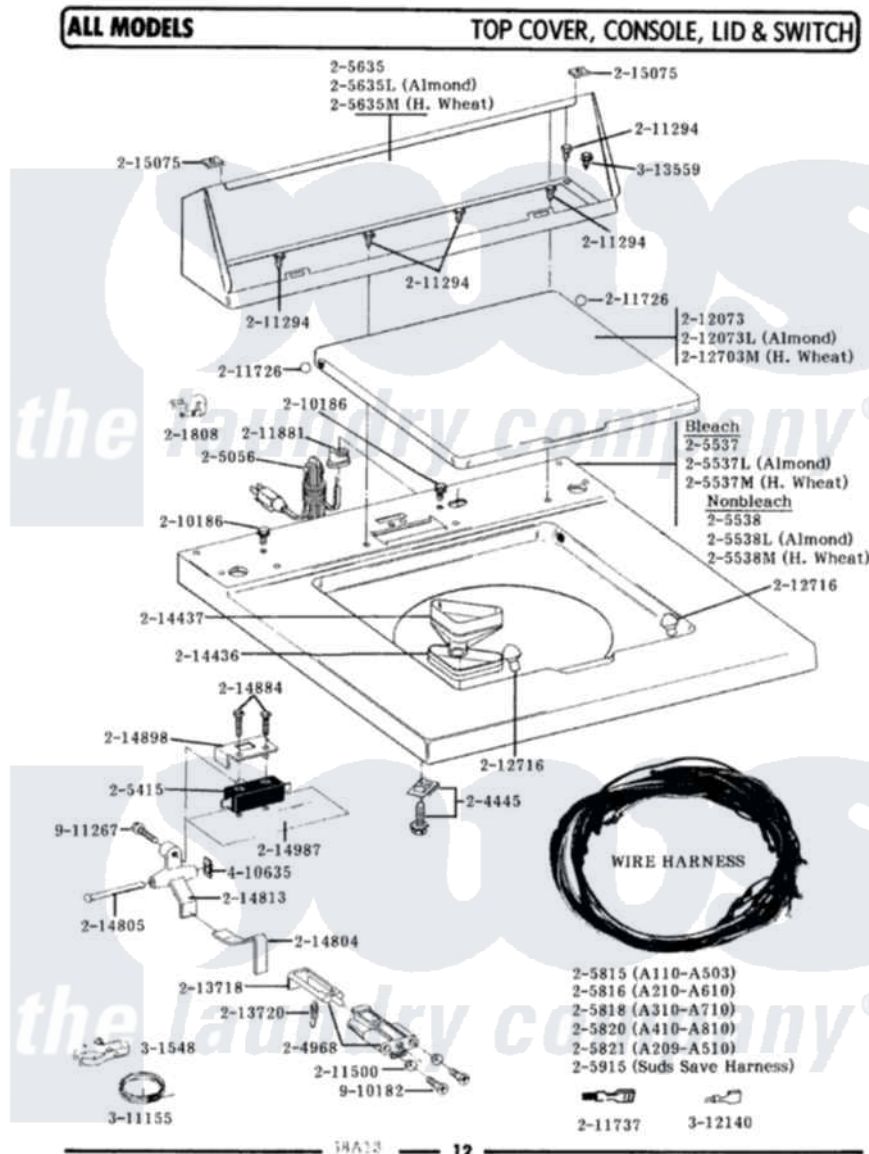

Maytag LA503 06 - TOP COVER, CONSOLE & LID SWITCH

Maytag Residential Maytag LA503 Washer Parts Parts Diagram 06 - TOP COVER, CONSOLE & LID SWITCH
 Click on the part number to view part

Item	Original Part Number	Replaced By	Status	Part Description
1	Y201808			Converter
2	204445			Screw And Fastener Assembly
3	204968			Plunger And Bracket Assembly--W
4	205056	204590		Cord, Power
5	205415	279347		Switch-Lid
6	205538		Not Available	TOP COVER-WHITE
7	205538L		Not Available	TOP COVER-ALMOND
8	205635			Console
9	205635L		Not Available	CONSOLE (ALM)
10	205815		Not Available	MAIN WIRE HARNESS
11	210186	3370225		Screw
12	211294	90767		Screw, 8A X 3/8 HeX Washer Head Tapping
13	211500			Washer, Bracket To Top Cover
14	211726			Hinge, Ball Lid
15	211737	248562		Terminal

16	211881		Grommet, Cord Part Not Used-Gas Models Only
17	212073		LID (WHITE)
18	212073L	Not Available	LID-ALMOND
19	212716		Bumper, Lid
20	213718		Plunger, Lid Switch
21	213720		Spring, Lid Switch
22	214804		Unbalance Lever
23	214805		Pin For Unbalance Lever
24	214813	Not Available	LEVER FOR LID SWITCH
25	214884	213501	Screw, No.6-20 X 1-1/8 Inch
26	214898		Cover For Lid Switch
27	214987		Moisture Barrier For Switch
28	215075		Fastener, Control Panel To Console
29	301548		Clamp, Ground Wire
30	311155		Ground Wire And Clamp
31	Y312140		Wire Connector
32	Y313559		Screw
33	410635		Fastener
34	910182	25-7809	Screw, No.6-20 1/2 Flthd Torx
35	911267		Screw, Pump Cover