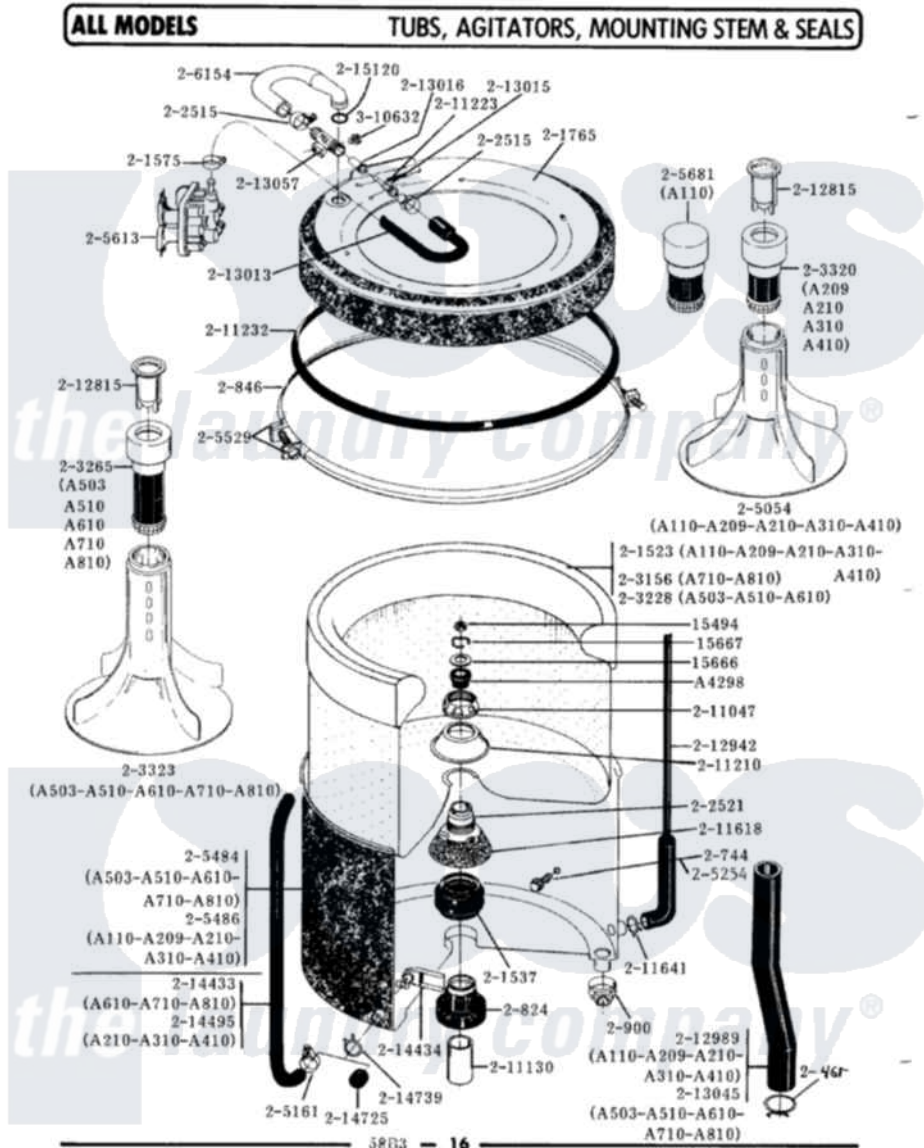

# Maytag LA503 08 - TUB, AGITATOR, MOUNTING STEM & SEAL

Maytag Residential Maytag LA503 Washer Parts Parts Diagram 08 - TUB, AGITATOR, MOUNTING STEM & SEAL  
 Click on the part number to view part

Item	Original Part Number	Replaced By	Status	Part Description
1	A04298		Not Available	SEAL, AGITATOR DRIVE SHAFT
2	<a href="#">Y015494</a>			Stop Ring-Agitator Shaft
3	<a href="#">Y015666</a>			Washer, Retaining -
4	<a href="#">Y015667</a>			Retaining Ring
5	<a href="#">Y054867</a>			Washer, Lock
6	200744	<a href="#">W10175939</a>		Bolt
7	200824	<a href="#">6-2040130</a>		Tub Bearin
8	<a href="#">200846</a>			Clamp - Tub Cover
9	200900	<a href="#">616099</a>		Clamp
11	201537	<a href="#">6-2095720</a>		Mounting S
12	<a href="#">201575</a>			Clamp, Hose
13	201765		Not Available	COVER, TUB
14	202515	<a href="#">596669</a>		Clamp, Manifold
15	202521	<a href="#">6-2095720</a>		Mounting S
17	203228		Not Available	TUB, INNER PART NOT USED