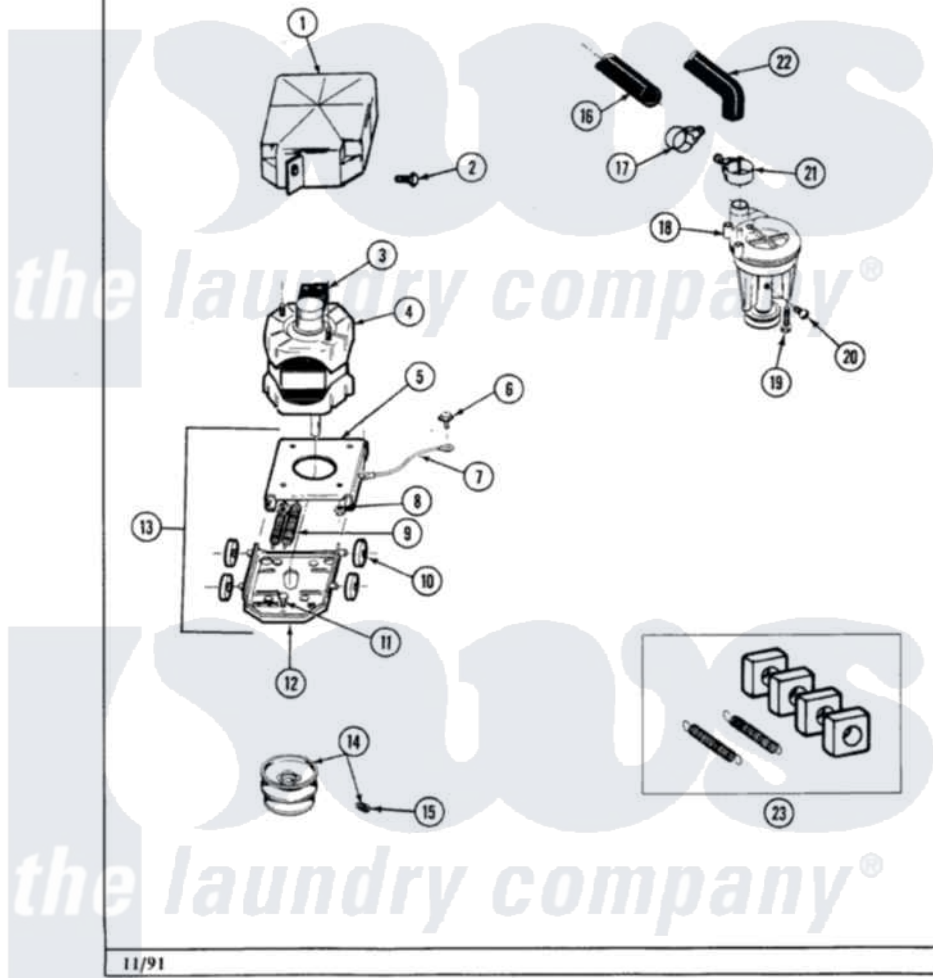

# Maytag LA506 05 - MOTOR & PUMP ASSEMBLY

Section: MOTOR & PUMP ASSEMBLY

P/N 1600021

Models: ALL MODELS

11/91

28

Maytag Residential Maytag LA506 Washer Parts Parts Diagram 05 - MOTOR & PUMP ASSEMBLY

Click on the part number to view part

Item	Original Part Number	Replaced By	Status	Part Description
1	<a href="#">215098</a>			Shield, Motor
2	213121	<a href="#">3400111</a>		Screw, 12-14 X 5/8
3	205134		Not Available	MOTOR EXTERNAL START SWITCH
"	<a href="#">205131</a>			Switch, Motor External Start
"	205132		Not Available	SWITCH, MOTOR EXTERNAL START No.201664-14,205463-4 & 201800-4
"	205133		Not Available	(PROD. IDNo. 2-1664-8 & 2-5463)
"	<a href="#">206504</a>			Motor External Start Switch
"	206505		Not Available	PROD. No.201664-15, & No.205463-3.
4	201805	<a href="#">12002351</a>		Motor-Drive
5	<a href="#">214956</a>			Motor Mount Assembly
6	210186	<a href="#">3370225</a>		Screw
7	<a href="#">901220</a>			Ground Wire
8	Y311426	<a href="#">3400029</a>		Nut, Adapter Plate

9	<a href="#">202718</a>		Springs, Tension
10	204998	<a href="#">205000</a>	Roller And Spring Kit 4+Spr
11	<a href="#">Y313561</a>		Screw---NA
12	<a href="#">205908</a>		Motor Mount Assembly
13	<a href="#">205999</a>		Motor Mount Assembly
14	200816	<a href="#">6-2008160</a>	Pulley- MO
15	<a href="#">Y053241</a>		Set Screw, Motor Pulley
16	214767	<a href="#">22001448</a>	Hose, Pump
17	200461	<a href="#">285655</a>	Clamp, Hose
18	202203	<a href="#">6-2022030</a>	Pump As Pa
19	<a href="#">211880</a>		Screw, HeX Head No.10 X 1/2 Inc
20	Y015408	<a href="#">22003235</a>	Screw, Bearing Insert
21	202574	<a href="#">3367052</a>	Clamp, Hose
22	<a href="#">213045</a>		Hose, Outer Tub Part Not Used
23	<a href="#">205000</a>		Roller And Spring Kit 4+Spr