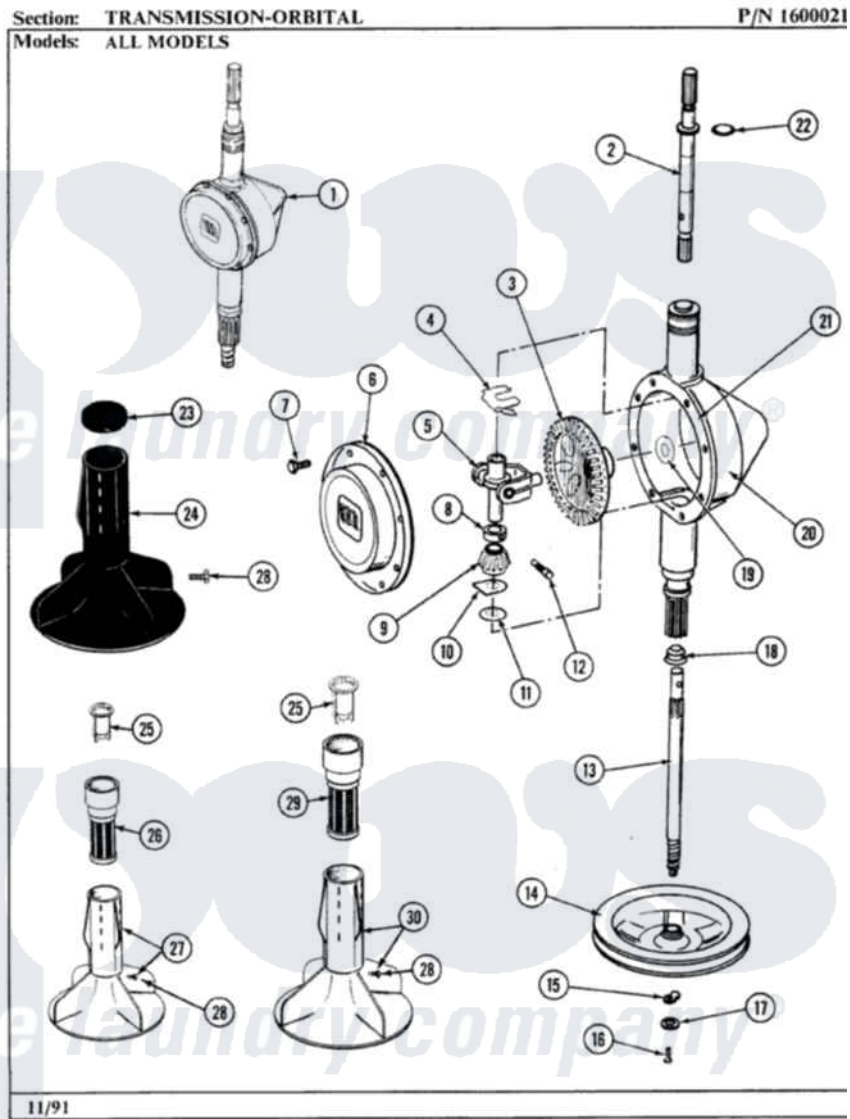

Maytag LA506 08 - TRANSMISSION-ORBITAL

24

Maytag Residential Maytag LA506 Washer Parts Parts Diagram 08 - TRANSMISSION-ORBITAL
Click on the part number to view part

Item	Original Part Number	Replaced By	Status	Part Description
1	206707	6-2097750		Trans Dee
2	207153	6-2097820		Kit- Shaft
3	206713	6-2067130		Gear- Beve
4	215581			Spring, Agitator Shaft
5	206685	6-2066850		Yoke
6	206628			Cover, Transmission
7	215417		Not Available	SCREW, TRANSMISSION COVER
8	215415		Not Available	COLLAR, LOWER
9	215401	W10221114		Pinion
10	215395			Plate, Clutch
11	211483	6-2114830		Washer- SP
12	Y206629			Pin, Collar
13	215410	12001450		Ctr Shaft W/Collar Andkeeper-Dp
14	211059	6-2301530		Pulley
15	211089			Lug, Stop Pulley

16	211375	681582	Screw
17	211090	22003555	Washer, Stop Lug
18	206602	207843	Lip Seal Repair Kit
19	215394		Washer, Bevel Gear
20	206624	6-2097750	Trans Dee
21	Y058700	675652	Adhesive
22	210690		Seal, Rubber
25	215733		Dispensing Cup
28	206478	Not Available	SCREW & WASHER FOR AGITATOR
29	207426		Lint Filter Deep
30	207228		Agitator W/Lock Screw