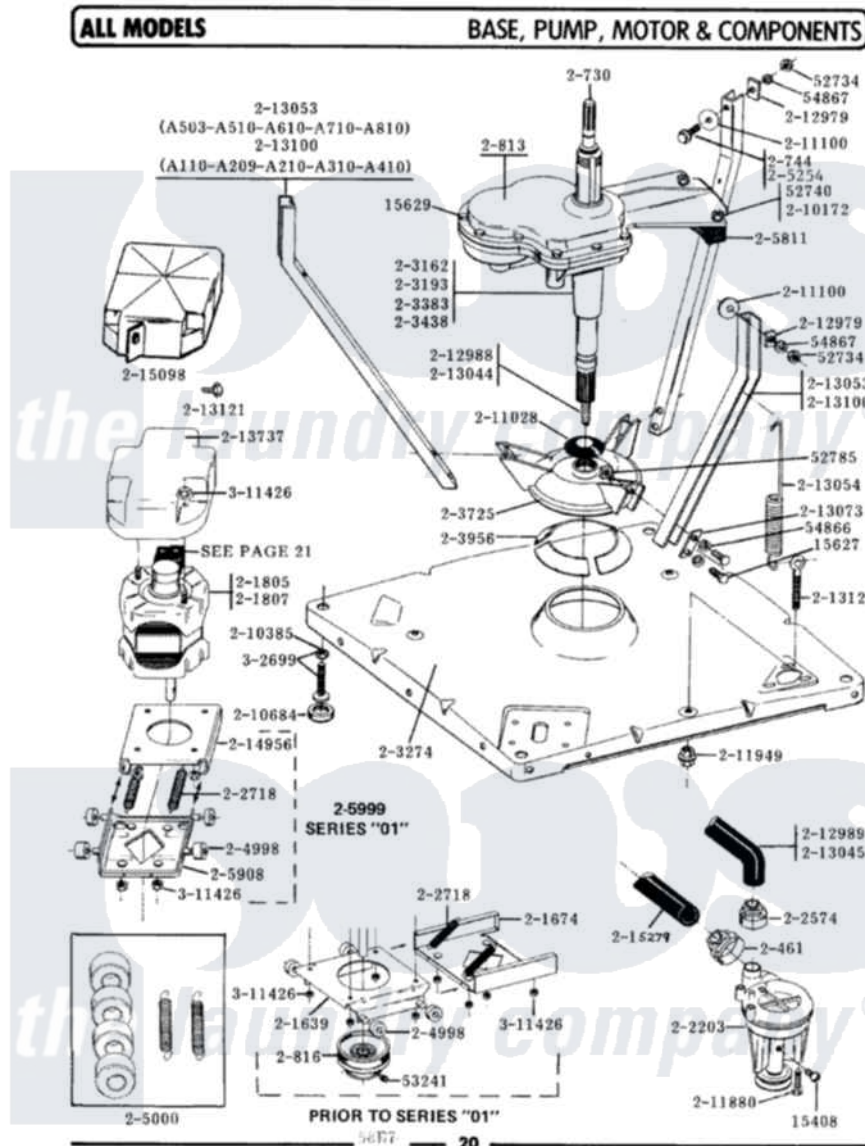

Maytag LA510S 01 - BASE, PUMP, MOTOR & COMPONENTS

Maytag Residential Maytag LA510S Washer Parts Parts Diagram 01 - BASE, PUMP, MOTOR & COMPONENTS
Click on the part number to view part

Item	Original Part Number	Replaced By	Status	Part Description
1	Y015408	22003235		Screw, Bearing Insert
2	Y015627			Screw- Hex
3	Y015629			Bolt, Grinding Chamber
4	Y052734			Nut, Carrage Bolts And Bracket
5	Y052740	62739		Nut, Lock
6	Y052785			Nut, Brace To Damper
7	Y053241			Set Screw, Motor Pulley
8	Y054866	486009		Lockwasher
9	Y054867			Washer, Lock
10	200461	285655		Clamp, Hose
11	200730	22002124		Shaft- Agi
12	200744	W10175939		Bolt
13	200750		Not Available	GEAR CASE COVER
14	200813		Not Available	GEAR CASE COVER ASSEMBLY
15	200816	6-2008160		Pulley- MO