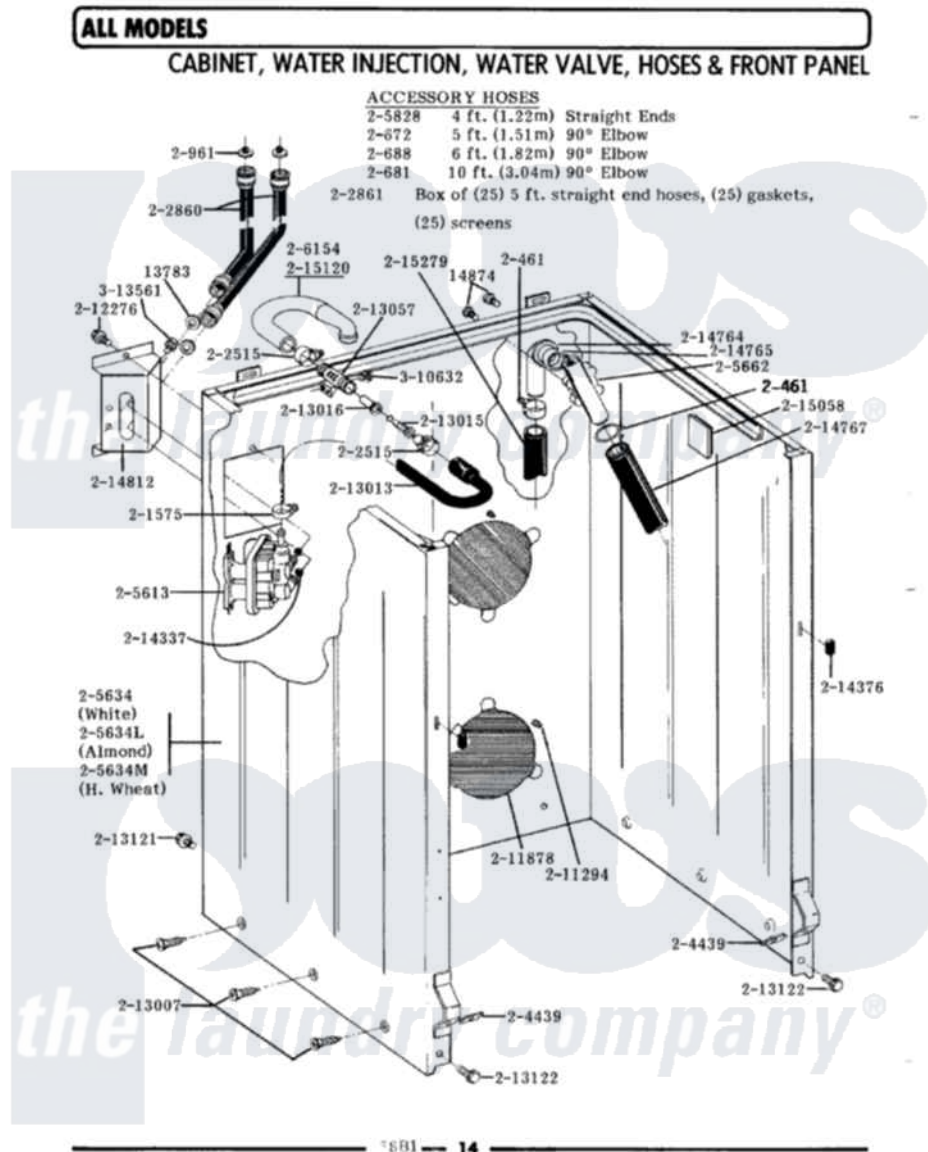

Maytag LA510S 02 - CBNT,WATER INJ & VALVE,HOSES & FRT PANEL

Maytag Residential Maytag LA510S Washer Parts Parts Diagram 02 - CBNT,WATER INJ & VALVE,HOSES & FRT PANEL

Click on the part number to view part

Item	Original Part Number	Replaced By	Status	Part Description
1	Y013783			Washer, Inlet Hose
2	Y014874			Screw, Idler Arm And Sleeve
3	200461	285655		Clamp, Hose
4	200672	76314		Hose, Inlet 6 Ft. Hose With Elbow
5	200681	21001467		Hose- 10'
6	200688	76314		Hose, Inlet 6 Ft. Hose With Elbow
7	Y200832			Capacitor
8	200961	12001413		Strainer And Washer Kit
9	201575			Clamp, Hose
10	202515	596669		Clamp, Manifold
11	202860			Inlet Hose Assembly
12	202861	202860		Inlet Hose Assembly
13	203237			No.17 Wire With Terminal
14	204439			Screw And Fstner Assembly

15	205613		Water Valve
17	205634L	Not Available	CABINET WELD ASSEMBLY WITH BUM
18	205662	206638	Siphon Break
19	205828	202860	Inlet Hose Assembly
20	206103		Capacitor Kit
21	206154		Injector Tube With Seal
22	211149		Clip, Capacitor
23	211294	90767	Screw, 8A X 3/8 HeX Washer Head Tapping
24	211878	Not Available	PLATE, ACCESS
25	212276	W10116760	Screw
26	212982	22001650	Fastener, Spring
28	212998L	Not Available	FRONT PANEL-ALMOND
29	213007		Xfor Cabinet See Cabinet, Back
30	213013		Hose, Injector
31	213015		Nozzle, Injector
32	213016	216201	Nozzle
33	213057	22213057	Sleeve- In
34	213121	3400111	Screw, 12-14 X 5/8
35	213122	27001200	Screw
36	213846		Guard, Belt
37	214337	96160	Screen
38	214376	22002331	Spacer, Front Panel
39	214764	208847	Elbow
40	214765		Gasket, Siphon Break
41	214767	22001448	Hose, Pump
42	214768	211704	Hose, Drain
43	214812	22002361	Bracket, Water Valve
44	200461	285655	Clamp, Hose
45	215058		Pad, Cabinet Bumper
46	215120		Seal For Injector Tube
47	Y310632	1163839	Screw
48	Y313561		Screw---NA