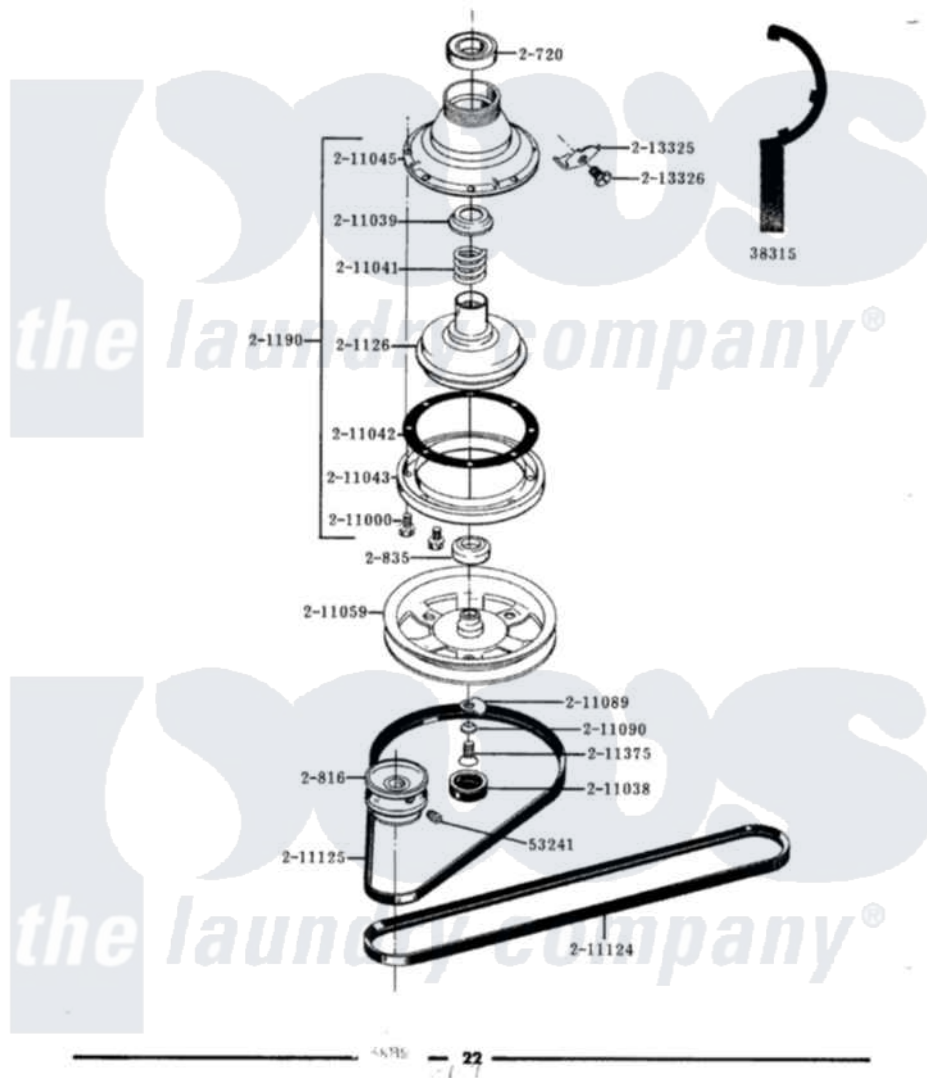

Maytag LA510S 03 - CLUTCH, BRAKE & BELTS

ALL MODELS **CLUTCH, BRAKE & BELTS**

Maytag [Residential Maytag LA510S Washer Parts](#) Parts Diagram 03 - CLUTCH, BRAKE & BELTS
 Click on the part number to view part

Item	Original Part Number	Replaced By	Status	Part Description
1	Y038315	038315		Tool
2	Y053241			Set Screw, Motor Pulley
3	Y200720	22003441		Bearing, Rear
4	200816	6-2008160		Pulley- MO
5	200835			Bearing, Brake Rotor
6	201126	6-2011900		Brake Asse
7	201190	6-2011900		Brake Asse
8	211000			SCREW, BRAKE DRUM (HEX HEAD)
9	211038		Not Available	CAP, OIL RETAINER
10	211039	6-2011900		Brake Asse
11	211041	6-2011900		Brake Asse
12	211042	6-2011900		Brake Asse
13	211043	6-2011900		Brake Asse
14	211045	6-2011900		Brake Asse
15	211059	6-2301530		Pulley
16	211089			Lug, Stop Pulley

17	211090	22003555	Washer, Stop Lug
18	211124		Part Not Used
19	211125		V Belt, Drive Pulley
20	211375	681582	Screw
21	213325		Clip, Retaining
22	213326		Bolt, Sems Retaining Clip