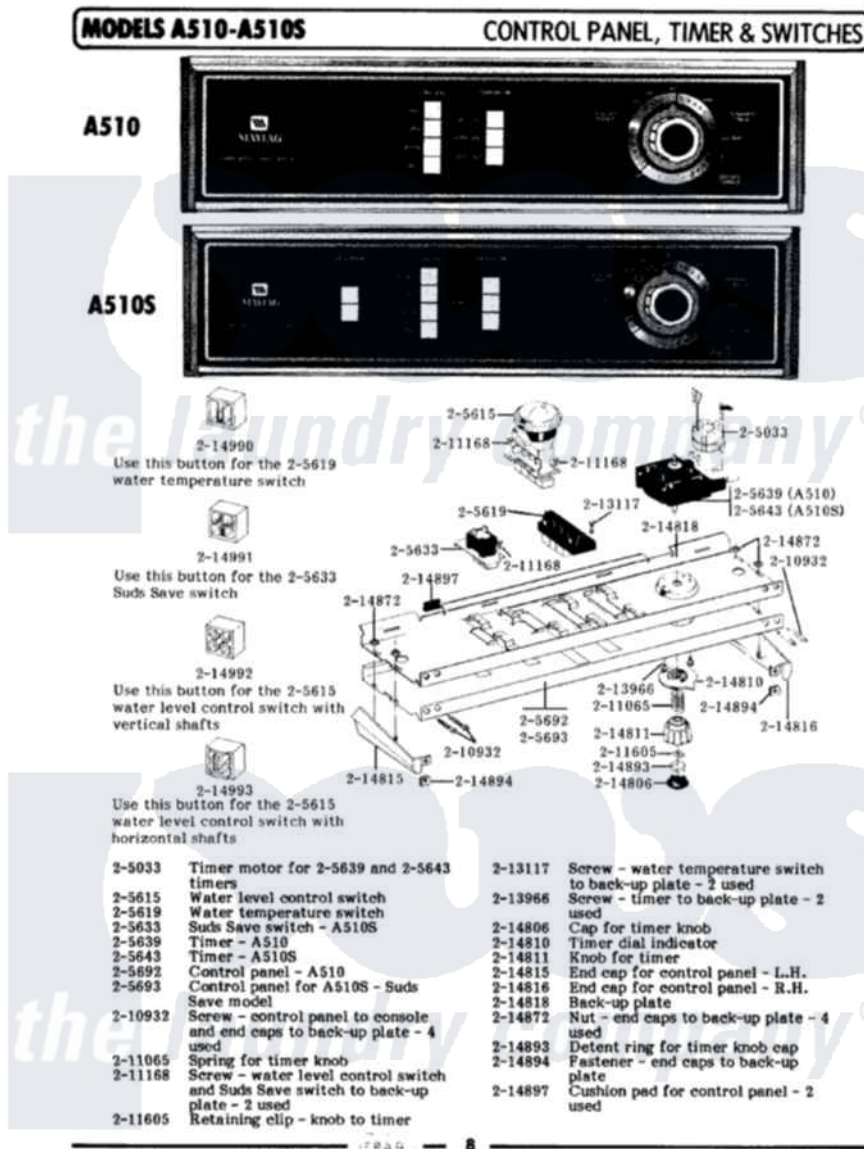

# Maytag LA510S 04 - CONTROL PANEL, TIMER & SWITCHES

Maytag Residential Maytag LA510S Washer Parts Parts Diagram 04 - CONTROL PANEL, TIMER & SWITCHES  
 Click on the part number to view part

Item	Original Part Number	Replaced By	Status	Part Description
1	205033	<a href="#">22205033</a>		Motor- Tim
2	<a href="#">205615</a>			Water Level Control Switch
3	205619		Not Available	WATER TEMPERATURE SWITCH
4	<a href="#">205633</a>			Suds Save Switch
6	<a href="#">205643</a>			Timer
8	205693		Not Available	CONTROL PANEL
9	<a href="#">210932</a>			Screw, No.8 X 9/16 Ctsk Note: Screw, Inlet Duct
10	<a href="#">211065</a>			Spring, Index Wheel
11	211168	<a href="#">W10139210</a>		Screw, 8-18 X 5/16
12	<a href="#">211605</a>			Bezel, Timer Dial
13	213117	<a href="#">67006908</a>		Screw, Ice Rack
14	213966	<a href="#">3400014</a>		Screw
15	214806		Not Available	CAP FOR TIMER KNOB
16	214810	<a href="#">22001571</a>		Bezel, Timer Dial
17	<a href="#">214811</a>			Knob For Timer

18	<a href="#">214815</a>		End Cap F/Control Panel-LH
19	<a href="#">214816</a>		End Cap F/Control Panel-RH
20	<a href="#">214818</a>		Back Up Plate
21	<a href="#">214872</a>		Palnut, End Cap Note: Nut, Lamp Holder
22	214893	Not Available	DETENT RING F/TIMER KNOB CA
23	<a href="#">214894</a>		Fastener, End Cap
24	<a href="#">214897</a>		Pad, Control Panel