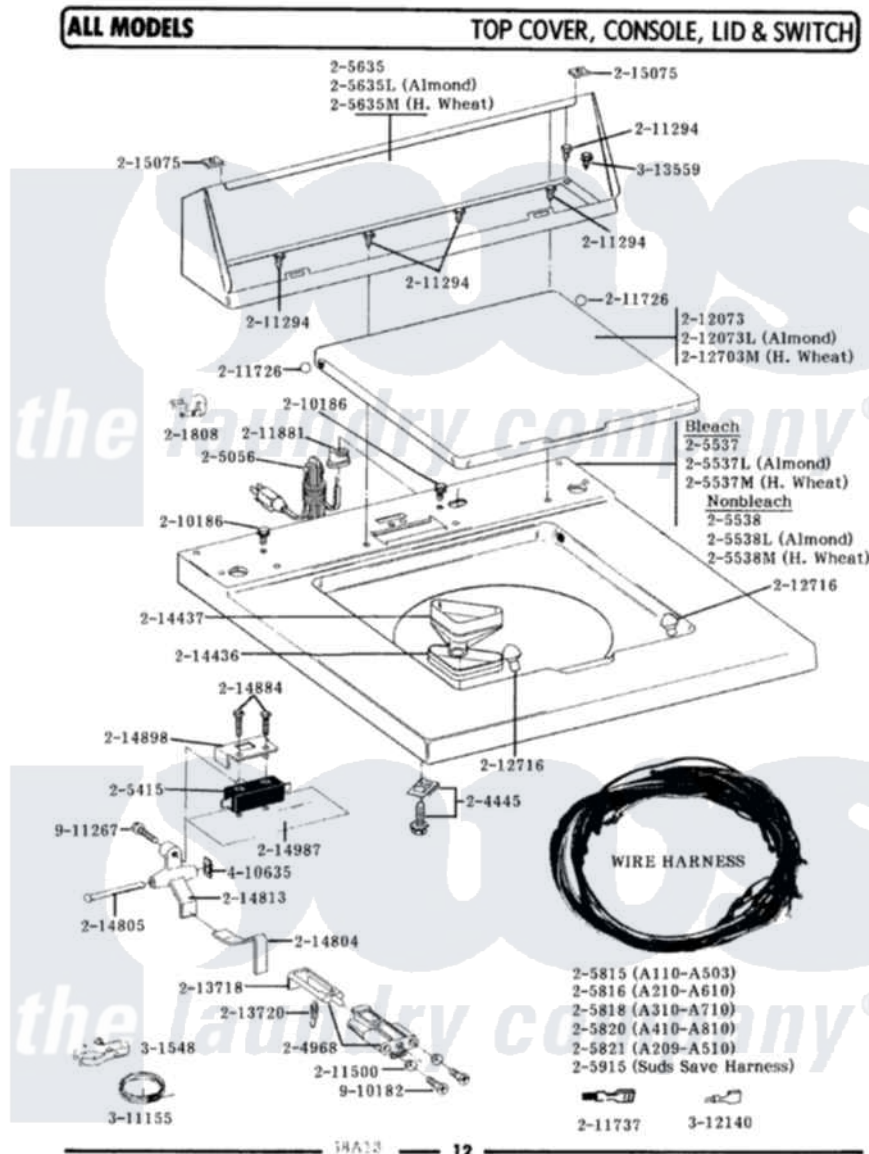

Maytag LA510S 06 - TOP COVER, CONSOLE & LID SWITCH

Maytag Residential Maytag LA510S Washer Parts Parts Diagram 06 - TOP COVER, CONSOLE & LID SWITCH
 Click on the part number to view part

Item	Original Part Number	Replaced By	Status	Part Description
1	205997			Non-Bleach Conversion Kit
2	Y201808			Converter
3	204445			Screw And Fastener Assembly
4	204968			Plunger And Bracket Assembly--W
5	205056	204590		Cord, Power
6	205415	279347		Switch-Lid
8	205538L		Not Available	TOP COVER-ALMOND
11	205635L		Not Available	CONSOLE (ALM)
12	205821		Not Available	MAIN WIRE HARNESS
16	205915		Not Available	SUDS SAVE HARNESS
17	210186	3370225		Screw
18	211294	90767		Screw, 8A X 3/8 HeX Washer Head Tapping
19	211500			Washer, Bracket To Top Cover
20	211737	248562		Terminal
21	211726			Hinge, Ball Lid

22	211881		Grommet, Cord Part Not Used-Gas Models Only
26	212073L	Not Available	LID-ALMOND
27	212716		Bumper, Lid
28	213718		Plunger, Lid Switch
29	213720		Spring, Lid Switch
30	214805		Pin For Unbalance Lever
31	214804		Unbalance Lever
32	214813	Not Available	LEVER FOR LID SWITCH
33	214884	213501	Screw, No.6-20 X 1-1/8 Inch
34	214898		Cover For Lid Switch
36	215075		Fastener, Control Panel To Console
37	214987		Moisture Barrier For Switch
38	301548		Clamp, Ground Wire
41	Y313559		Screw
46	911267		Screw, Pump Cover
47	311155		Ground Wire And Clamp
48	410635		Fastener
49	Y312140		Wire Connector
50	910182	25-7809	Screw, No.6-20 1/2 Flthd Torx