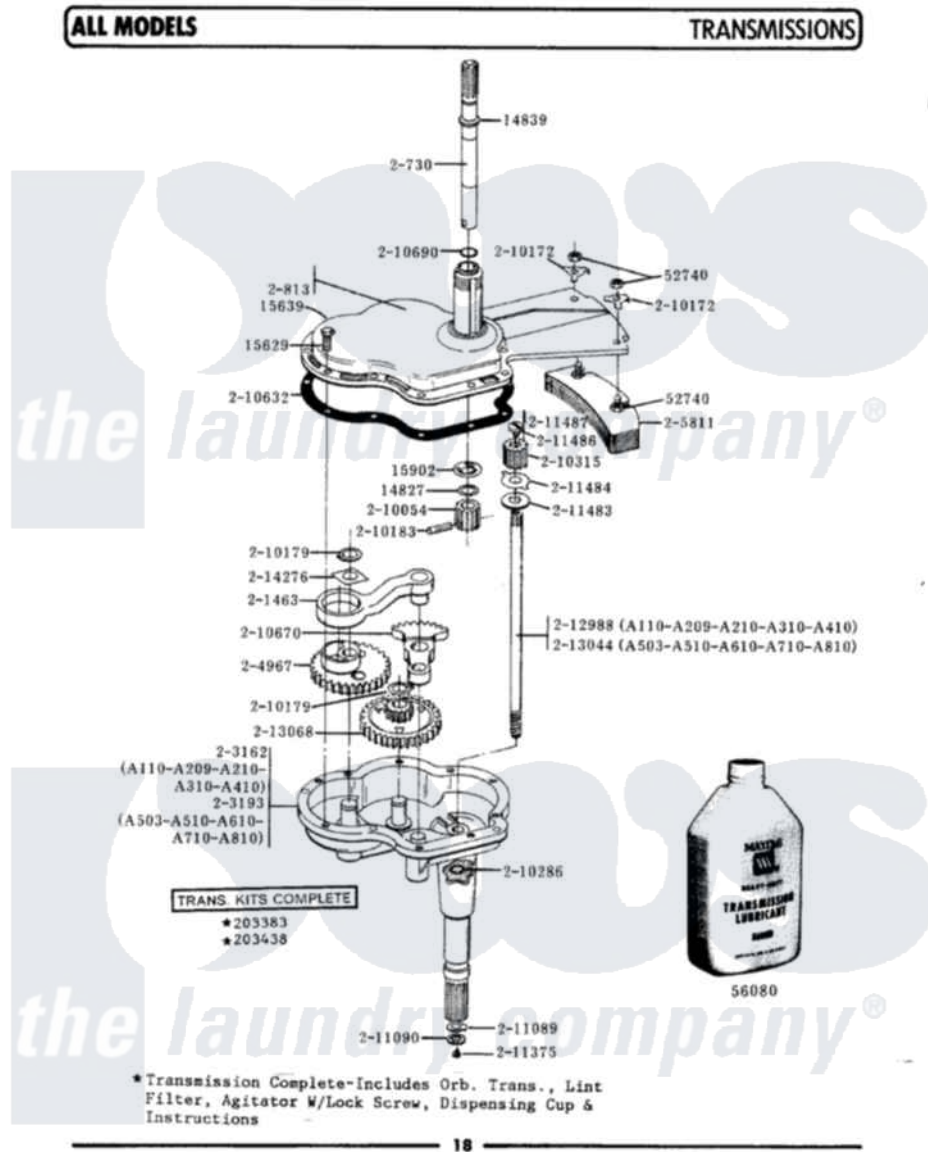

Maytag LA510S 07 - TRANSMISSIONS

Maytag Residential Maytag LA510S Washer Parts Parts Diagram 07 - TRANSMISSIONS
 Click on the part number to view part

Item	Original Part Number	Replaced By	Status	Part Description
1	Y014827			Washer-Center Shaft
2	Y014839			Collar-Drive Shaft
3	Y015629			Bolt, Grinding Chamber
4	015639			Dowel Pin
5	Y015902			Spring For Agitator
6	Y052740	62739		Nut, Lock
7	Y056080	6-0560800		Oil
8	200730	22002124		Shaft- Agi
9	200813		Not Available	GEAR CASE COVER ASSEMBLY
10	201463		Not Available	PITMAN WITH WRIST PIN
11	203193		Not Available	GEAR HOUSING W/STUDS & TUBE
12	203438	W10172457		Transmison
13	204967			Gear Kit-Power Fin Agitator
14	205811			Counterweight
15	210054			Pinion

16	210172		Lock Washer
17	210179		Retaining Ring
18	210183		Groove Pin
19	210286		Seal
20	210315		Pinion
21	210632	22210632	Gasket
22	210670		Segment
23	210690		Seal, Rubber
24	211089		Lug, Stop Pulley
25	211090	22003555	Washer, Stop Lug
26	211375	681582	Screw
27	211483	6-2114830	Washer- SP
28	211484		Washer, Lug
29	211486		Screw, 3/8-16 X 1/2 Inch
30	211487		Groov-Pin
31	213044		Shaft, Center
32	213068	204967	Gear Kit-Power Fin Agitator
33	214276	Not Available	WASHER FOR GEARS