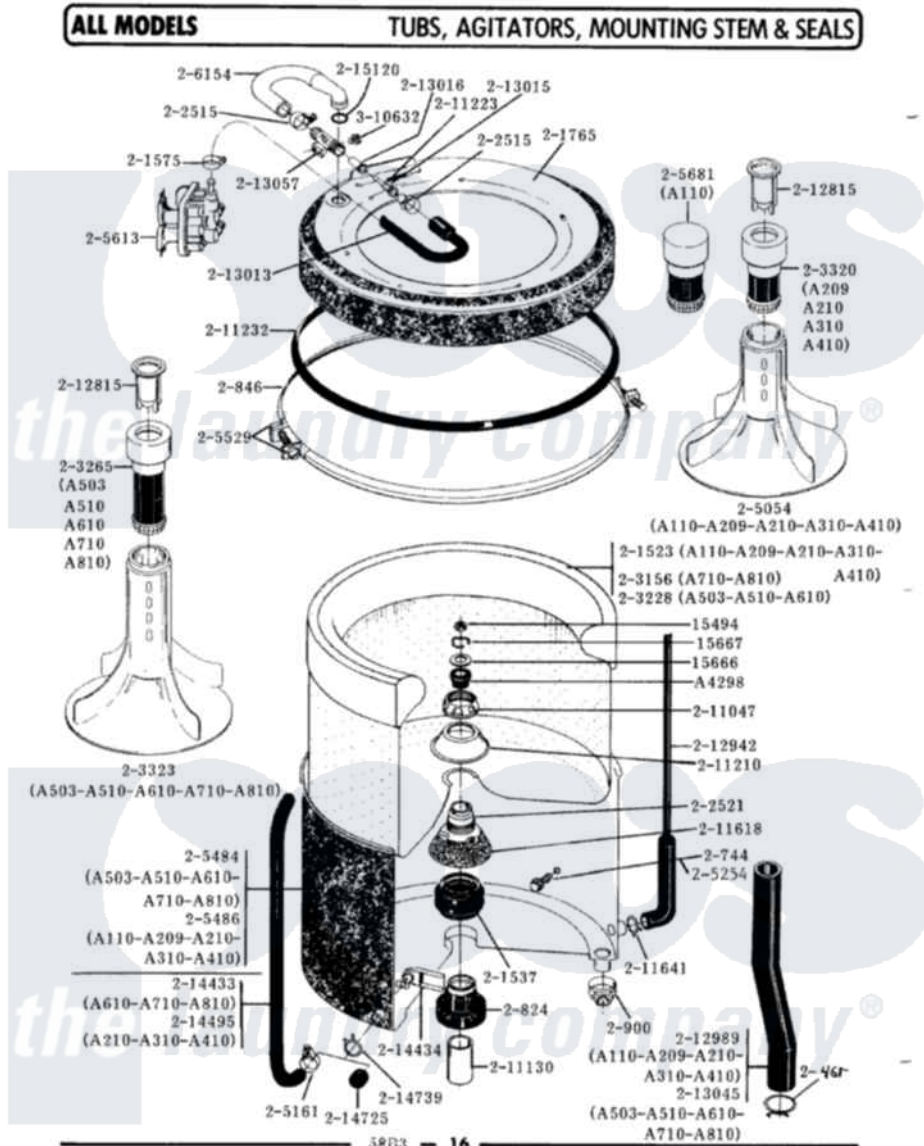

Maytag LA510S 08 - TUB, AGITATOR, MOUNTING STEM & SEAL

Maytag Residential Maytag LA510S Washer Parts Parts Diagram 08 - TUB, AGITATOR, MOUNTING STEM & SEAL
 Click on the part number to view part

Item	Original Part Number	Replaced By	Status	Part Description
1	A04298		Not Available	SEAL, AGITATOR DRIVE SHAFT
2	Y015494			Stop Ring-Agitator Shaft
3	Y015666			Washer, Retaining -
4	Y015667			Retaining Ring
5	Y054867			Washer, Lock
6	200744	W10175939		Bolt
7	200824	6-2040130		Tub Bearin
8	200846			Clamp - Tub Cover
9	200900	616099		Clamp
10	201537	6-2095720		Mounting S
11	201575			Clamp, Hose
12	201765		Not Available	COVER, TUB
13	202515	596669		Clamp, Manifold
14	202521	6-2095720		Mounting S
15	203228		Not Available	TUB, INNER PART NOT USED

16	203265		Lint Filter-Dispenser
17	203323	22004085	Large Agitator
18	204012	6-2095720	Mounting S
19	204013	6-2040130	Tub Bearin
20	205161	489503	Clamp
21	205484		Tub, Outer Part Not Used
22	205529		Nut And Bolt Kit For Tub Clam
23	205613		Water Valve
24	206154		Injector Tube With Seal
25	211047	6-2110472	Nut- Clamp
26	211100		Washer, Outer Tub
27	211130		Bearing Liner, Tub Bearing
28	211210		Washer, Clamping Nut
29	211223		Bumper, Unbalance
30	211232		Seal, Tub Cover
31	211618	22001423	Set Screw, Mounting Stem
32	211641		Clamp, 1-1/16"
33	212815	Not Available	DISPENSER CUP
34	212942	22001619	Tube, Water Level Switch
35	213013		Hose, Injector
36	213015		Nozzle, Injector
37	213016	216201	Nozzle
38	213045		Hose, Outer Tub Part Not Used
39	213057	22213057	Sleeve- In
40	214725		Cap For Spout-Outer Tub
41	214739	596669	Clamp, Manifold
42	200461	285655	Clamp, Hose
43	215120		Seal For Injector Tube
44	Y310632	1163839	Screw