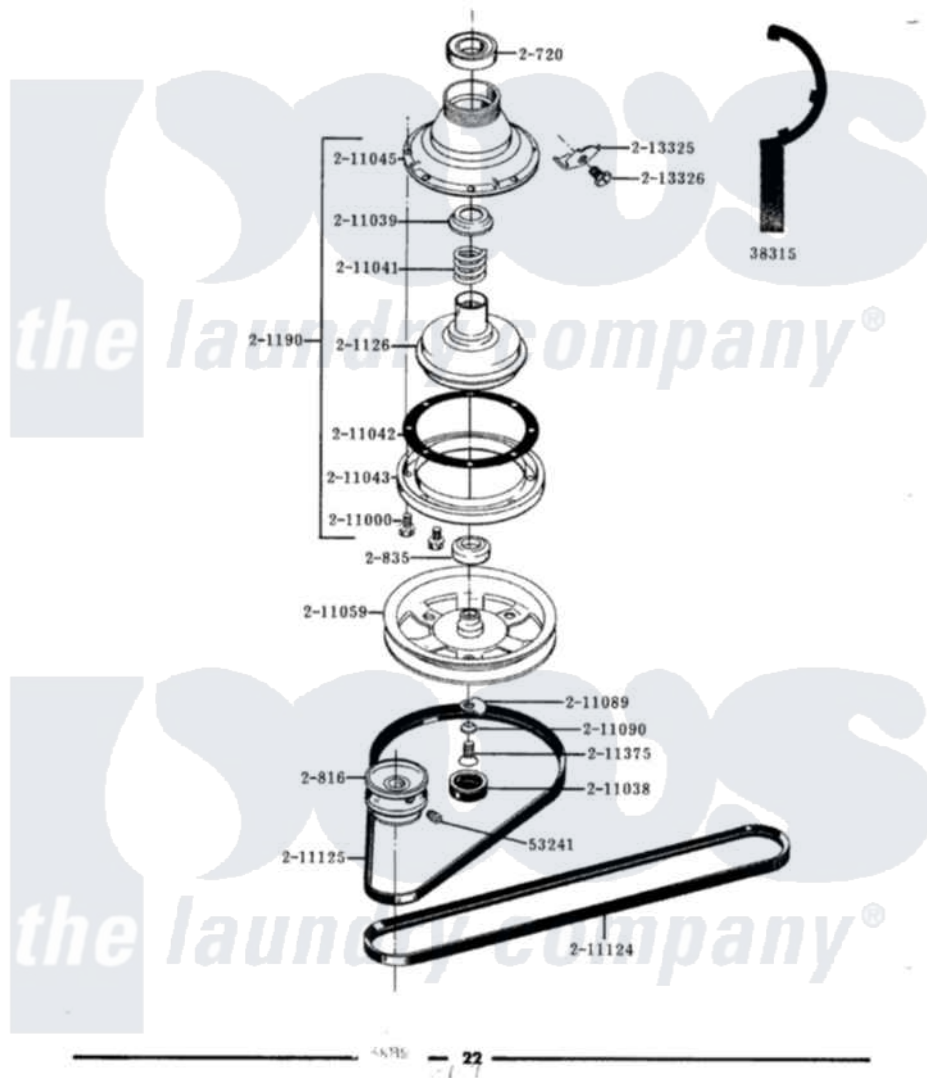

Maytag LA511S 03 - CLUTCH, BRAKE & BELTS

ALL MODELS **CLUTCH, BRAKE & BELTS**

Maytag [Residential Maytag LA511S Washer Parts](#) Parts Diagram 03 - CLUTCH, BRAKE & BELTS
 Click on the part number to view part

Item	Original Part Number	Replaced By	Status	Part Description
1	Y038315	038315		Tool
2	Y053241			Set Screw, Motor Pulley
3	Y200720	22003441		Bearing, Rear
4	200816	6-2008160		Pulley- MO
5	200835			Bearing, Brake Rotor
6	201126	6-2011900		Brake Asse
7	201190	6-2011900		Brake Asse
8	211000			SCREW, BRAKE DRUM (HEX HEAD)
9	211038		Not Available	CAP, OIL RETAINER
10	211039	6-2011900		Brake Asse
11	211041	6-2011900		Brake Asse
12	211042	6-2011900		Brake Asse
13	211043	6-2011900		Brake Asse
14	211045	6-2011900		Brake Asse
15	211059	6-2301530		Pulley
16	211089			Lug, Stop Pulley

17	211090	22003555	Washer, Stop Lug
18	211124		Part Not Used
19	211125		V Belt, Drive Pulley
20	211375	681582	Screw
21	213325		Clip, Retaining
22	213326		Bolt, Sems Retaining Clip