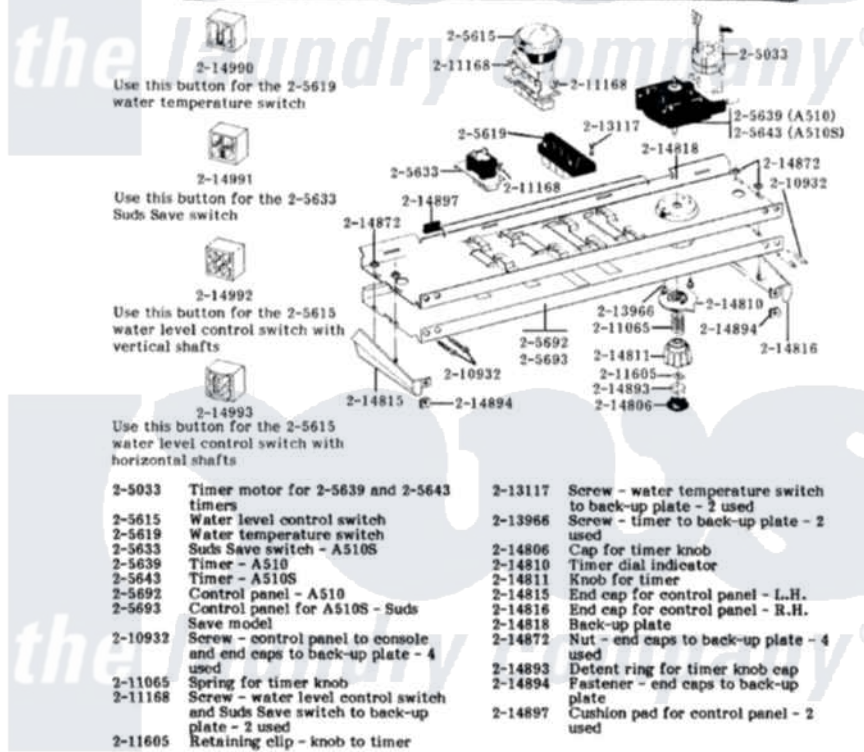

Maytag LA511S 04 - CONTROL PANEL, TIMER & SWITCHES

MODELS A510-A510S CONTROL PANEL, TIMER & SWITCHES

A510

A510S

Maytag Residential Maytag LA511S Washer Parts Parts Diagram 04 - CONTROL PANEL, TIMER & SWITCHES
Click on the part number to view part

| Item | Original Part Number | Replaced By | Status | Part Description |
|------|------------------------|---------------------------|---------------|---|
| 1 | 205410 | | Not Available | TIMER MOTOR 120-60 |
| 2 | 205611 | | | Fabric Control Switch |
| 3 | 205615 | | | Water Level Control Switch |
| 4 | 205618 | | Not Available | WATER TEMPERATURE SWITCH |
| 5 | 205639 | | | Timer |
| 6 | 205694 | | Not Available | CONTROL PANEL |
| 7 | 210932 | | | Screw, No.8 X 9/16 Ctsk Note: Screw, Inlet Duct |
| 8 | 211065 | | | Spring, Index Wheel |
| 9 | 211168 | W10139210 | | Screw, 8-18 X 5/16 |
| 10 | 211605 | | | Bezel, Timer Dial |
| 11 | 213117 | 67006908 | | Screw, Ice Rack |
| 12 | 213966 | 3400014 | | Screw |
| 13 | 214806 | | Not Available | CAP FOR TIMER KNOB |
| 14 | 214810 | 22001571 | | Bezel, Timer Dial |
| 15 | 214811 | | | Knob For Timer |

| | | | |
|----|-------------------------|------------------------|---|
| 16 | 214815 | | End Cap F/Control Panel-LH |
| 17 | 214816 | | End Cap F/Control Panel-RH |
| 18 | 214818 | | Back Up Plate |
| 19 | 214872 | | Palnut, End Cap Note: Nut, Lamp Holder |
| 20 | 214893 | Not Available | DETENT RING F/TIMER KNOB CA |
| 21 | 214894 | | Fastener, End Cap |
| 22 | 214897 | | Pad, Control Panel |
| 23 | 205161 | 489503 | Clamp |
| 25 | 205537L | | Top Cover-Almond----NA |
| 26 | 214433 | | Tube, Inlet Part Not Used |
| 27 | 214434 | | Spout, Deflector |
| 28 | 214436 | | Gasket |
| 29 | 214437 | 215577 | Bleach Inlet White |