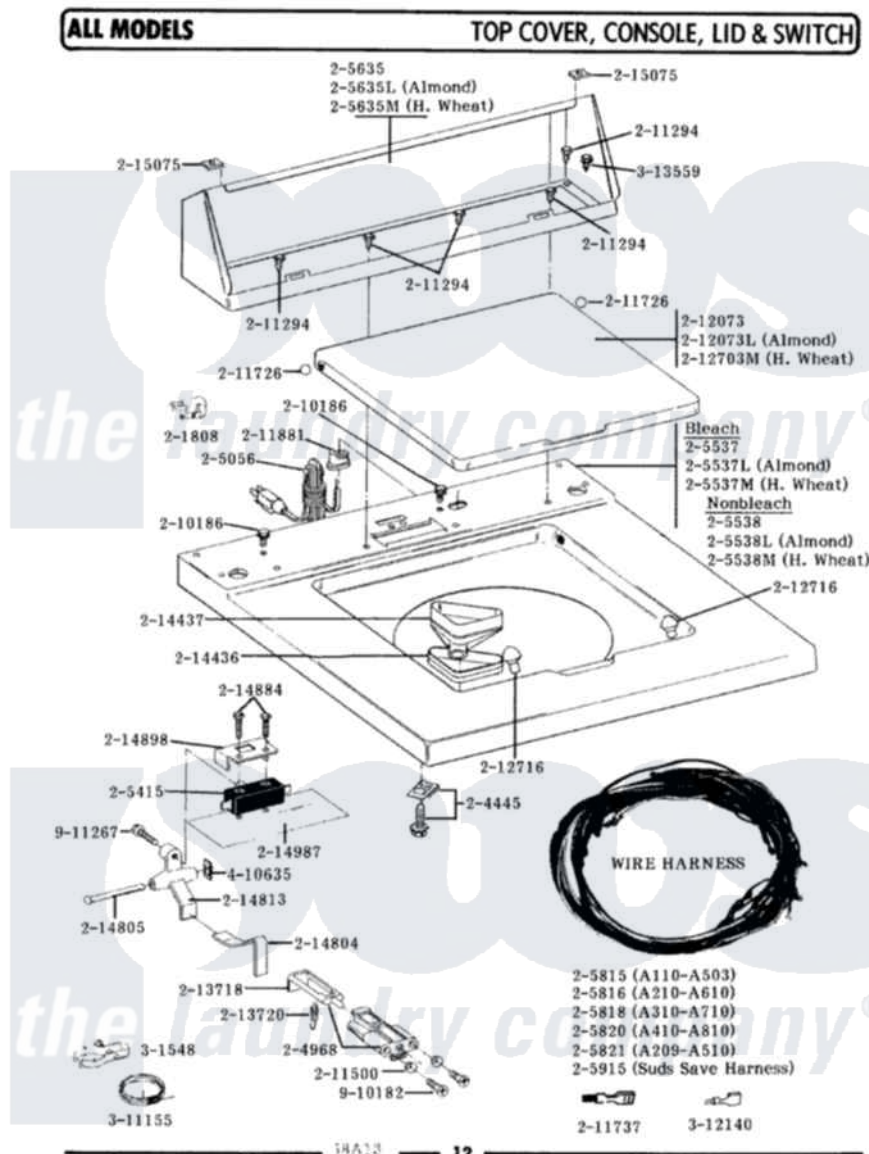

Maytag LA511S 06 - TOP COVER, CONSOLE & LID SWITCH

Maytag Residential Maytag LA511S Washer Parts Parts Diagram 06 - TOP COVER, CONSOLE & LID SWITCH
 Click on the part number to view part

Item	Original Part Number	Replaced By	Status	Part Description
1	205997			Non-Bleach Conversion Kit
2	Y201808			Converter
3	204445			Screw And Fastener Assembly
4	204968			Plunger And Bracket Assembly--W
5	205056	204590		Cord, Power
6	205415	279347		Switch-Lid
8	205538L		Not Available	TOP COVER-ALMOND
11	205635L		Not Available	CONSOLE (ALM)
13	205815		Not Available	MAIN WIRE HARNESS
14	205915		Not Available	SUDS SAVE HARNESS
15	210186	3370225		Screw
16	211294	90767		Screw, 8A X 3/8 HeX Washer Head Tapping
17	211500			Washer, Bracket To Top Cover
18	211726			Hinge, Ball Lid
19	211737	248562		Terminal

20	211881		Grommet, Cord Part Not Used-Gas Models Only
22	212073L	Not Available	LID-ALMOND
24	212716		Bumper, Lid
25	213718		Plunger, Lid Switch
26	213720		Spring, Lid Switch
27	214437	215577	Bleach Inlet White
28	214804		Unbalance Lever
29	214805		Pin For Unbalance Lever
30	214813	Not Available	LEVER FOR LID SWITCH
31	214884	213501	Screw, No.6-20 X 1-1/8 Inch
32	214898		Cover For Lid Switch
33	214987		Moisture Barrier For Switch
34	215075		Fastener, Control Panel To Console
35	301548		Clamp, Ground Wire
36	311155		Ground Wire And Clamp
37	Y312140		Wire Connector
38	Y313559		Screw
39	410635		Fastener
40	910182	25-7809	Screw, No.6-20 1/2 Flthd Torx
41	911267		Screw, Pump Cover