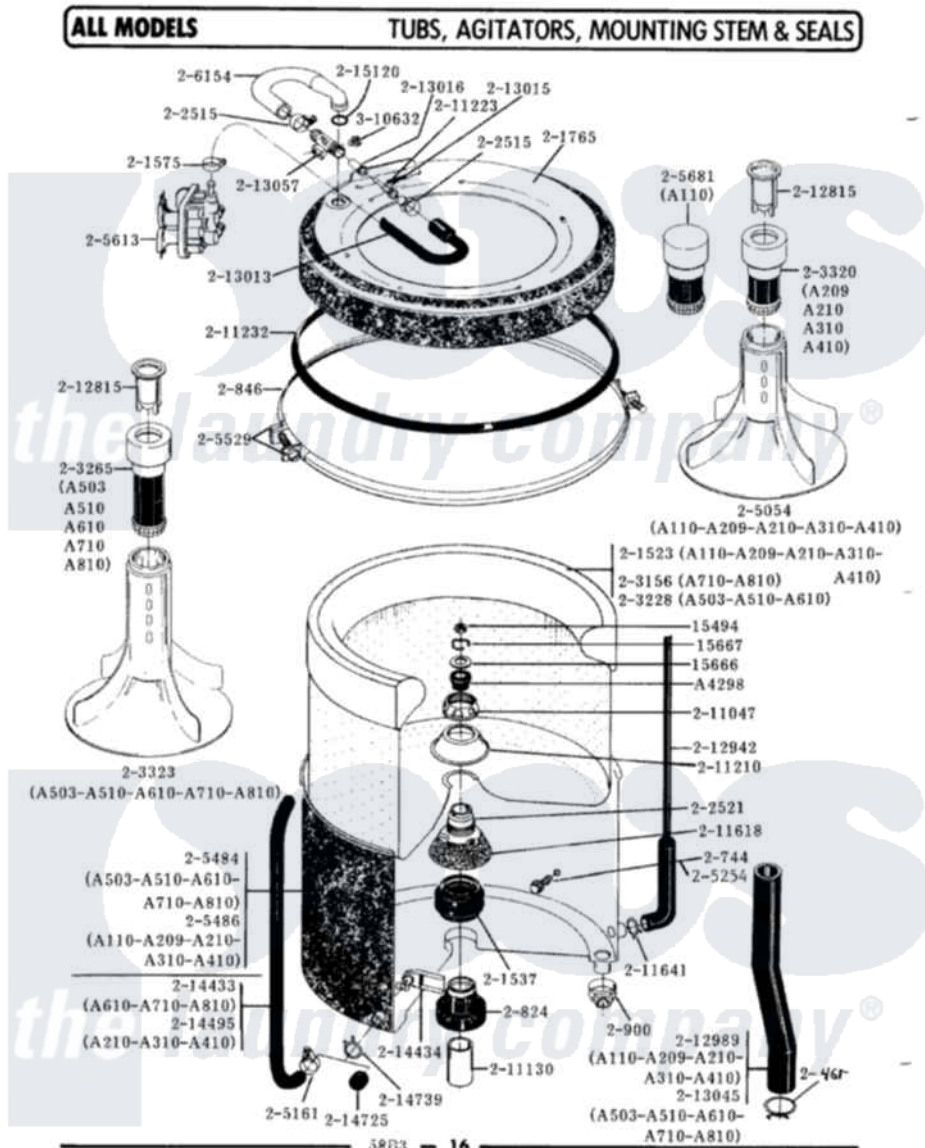

Maytag LA511S 08 - TUB, AGITATOR, MOUNTING STEM & SEAL

Maytag Residential Maytag LA511S Washer Parts Parts Diagram 08 - TUB, AGITATOR, MOUNTING STEM & SEAL
 Click on the part number to view part

Item	Original Part Number	Replaced By	Status	Part Description
1	A04298		Not Available	SEAL, AGITATOR DRIVE SHAFT
2	Y015494			Stop Ring-Agitator Shaft
3	Y015666			Washer, Retaining -
4	Y015667			Retaining Ring
5	Y054867			Washer, Lock
6	200744	W10175939		Bolt
7	200824	6-2040130		Tub Bearin
8	200846			Clamp - Tub Cover
9	200900	616099		Clamp
10	201537	6-2095720		Mounting S
11	201575			Clamp, Hose
12	201765		Not Available	COVER, TUB
13	202515	596669		Clamp, Manifold
14	202521	6-2095720		Mounting S
15	203228		Not Available	TUB, INNER PART NOT USED

16	203265		Lint Filter-Dispenser
17	203323	22004085	Large Agitator
18	204012	6-2095720	Mounting S
19	204013	6-2040130	Tub Bearin
20	205161	489503	Clamp
21	205484		Tub, Outer Part Not Used
22	205529		Nut And Bolt Kit For Tub Clam
23	205613		Water Valve
24	206154		Injector Tube With Seal
25	211047	6-2110472	Nut- Clamp
26	211100		Washer, Outer Tub
27	211130		Bearing Liner, Tub Bearing
28	211210		Washer, Clamping Nut
29	211223		Bumper, Unbalance
30	211232		Seal, Tub Cover
31	211618	22001423	Set Screw, Mounting Stem
32	211641		Clamp, 1-1/16"
33	212815	Not Available	DISPENSER CUP
34	212942	22001619	Tube, Water Level Switch
35	213013		Hose, Injector
36	213015		Nozzle, Injector
37	213016	216201	Nozzle
38	213045		Hose, Outer Tub Part Not Used
39	213057	22213057	Sleeve- In
40	214725		Cap For Spout-Outer Tub
41	214739	596669	Clamp, Manifold
42	200461	285655	Clamp, Hose
43	215120		Seal For Injector Tube
44	Y310632	1163839	Screw