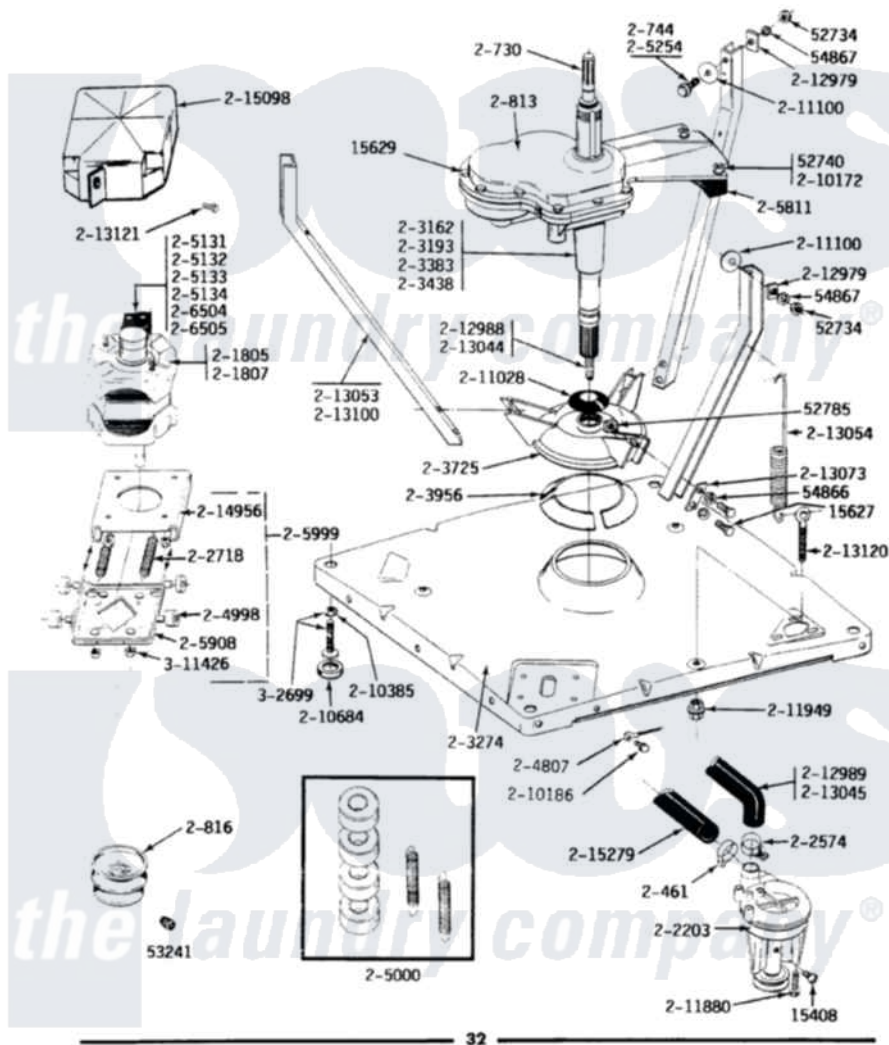

ALL MODELS BASE, PUMP, MOTOR & COMPONENTS

Maytag Residential Maytag LA512 Washer Parts Parts Diagram 02 - BASE\PUMP\MOTOR
 Click on the part number to view part

Item	Original Part Number	Replaced By	Status	Part Description
1	Y015408	22003235		Screw, Bearing Insert
2	Y015627			Screw- Hex
3	Y015629			Bolt, Grinding Chamber
4	Y052734			Nut, Carrage Bolts And Bracket
5	Y052740	62739		Nut, Lock
6	Y052785			Nut, Brace To Damper
7	Y053241			Set Screw, Motor Pulley
8	Y054866	486009		Lockwasher
9	Y054867			Washer, Lock
10	200461	285655		Clamp, Hose
11	200730	22002124		Shaft- Agi
12	200744	W10175939		Bolt
13	200813		Not Available	GEAR CASE COVER ASSEMBLY
14	200816	6-2008160		Pulley- MO
15	201805	12002351		Motor-Drve