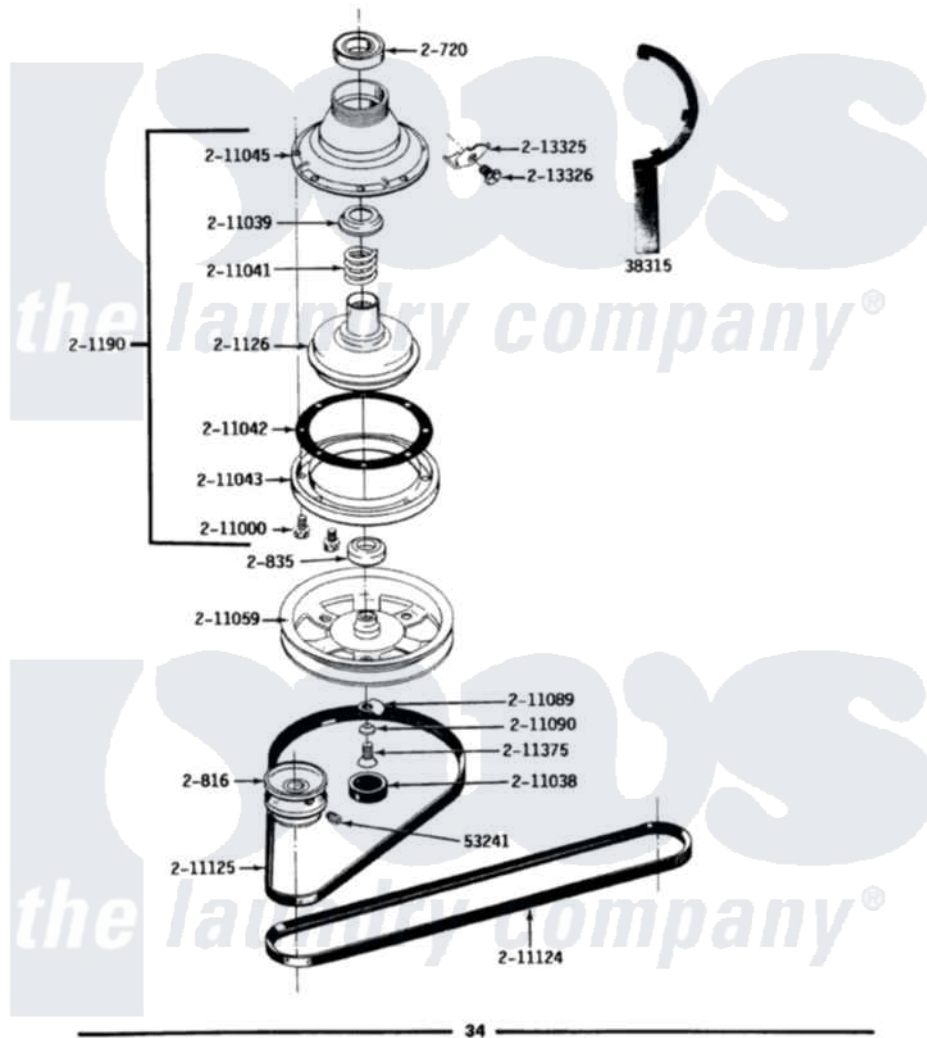

Maytag LA512 04 - CLUTCH\BRAKE & BELTS

ALL MODELS **CLUTCH, BRAKE & BELTS**

Maytag Residential Maytag LA512 Washer Parts Parts Diagram 04 - CLUTCH\BRAKE & BELTS
 Click on the part number to view part

Item	Original Part Number	Replaced By	Status	Part Description
1	Y038315	038315		Tool
2	Y053241			Set Screw, Motor Pulley
3	Y200720	22003441		Bearing, Rear
4	200816	6-2008160		Pulley- MO
5	200835			Bearing, Brake Rotor
6	201126	6-2011900		Brake Asse
7	201190	6-2011900		Brake Asse
8	211000			SCREW, BRAKE DRUM (HEX HEAD)
9	211038		Not Available	CAP, OIL RETAINER
10	211039	6-2011900		Brake Asse
11	211041	6-2011900		Brake Asse
12	211042	6-2011900		Brake Asse
13	211043	6-2011900		Brake Asse
14	211045	6-2011900		Brake Asse
15	211059	6-2301530		Pulley
16	211089			Lug, Stop Pulley

17	211090	22003555	Washer, Stop Lug
18	211124		Part Not Used
19	211125		V Belt, Drive Pulley
20	211375	681582	Screw
21	213325		Clip, Retaining
22	213326		Bolt, Sems Retaining Clip