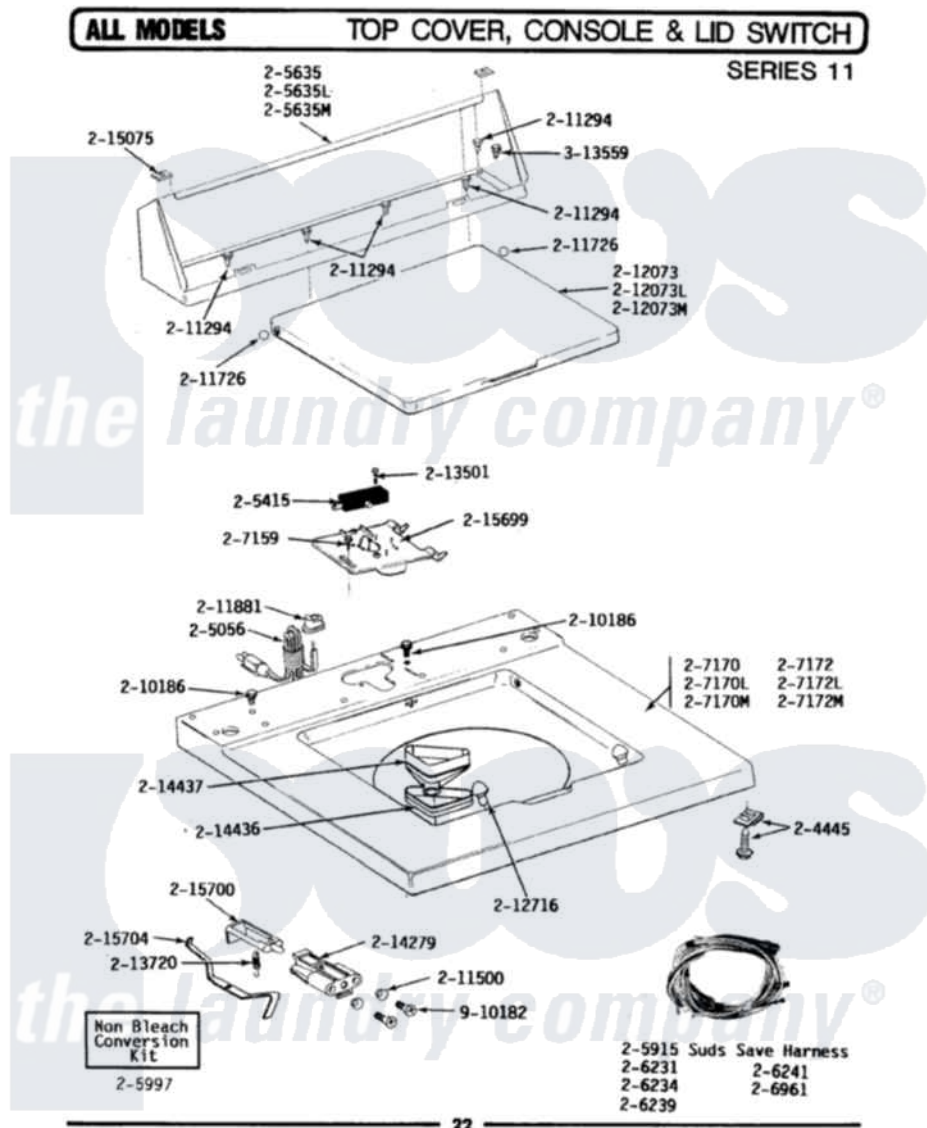

Maytag LA512 07 - TOP COVER\CONSOLE\LID SWITCH (SER 11)

Maytag Residential Maytag LA512 Washer Parts Parts Diagram 07 - TOP COVER\CONSOLE\LID SWITCH (SER 11)
 Click on the part number to view part

Item	Original Part Number	Replaced By	Status	Part Description
1	Y201808			Converter
2	204445			Screw And Fastener Assembly
3	204968			Plunger And Bracket Assembly--W
4	205056	204590		Cord, Power
5	205415	279347		Switch-Lid
7	205635L		Not Available	CONSOLE (ALM)
8	205915		Not Available	SUDS SAVE HARNESS
9	205997			Non-Bleach Conversion Kit
10	206231			Wire Harness
11	207159	489355		Screw, 8 X 1/2
13	207170L			Top Cover Assembly ALM---NA
16	207172L			Top Cover Assembly ALM---NA
17	210186	3370225		Screw
18	211294	90767		Screw, 8A X 3/8 HeX Washer Head Tapping

19	211500		Washer, Bracket To Top Cover
20	211726		Hinge, Ball Lid
23	211737	248562	Terminal
24	211881		Grommet, Cord Part Not Used- Gas Models Only
26	212073L	Not Available	LID-ALMOND
27	212716		Bumper, Lid
28	213501		Screw, No.6-20 X 1-1/8 Inch
29	213718		Plunger, Lid Switch
30	213720		Spring, Lid Switch
31	214279	204968	Plunger And Bracket Assembly--W
32	214436		Gasket
33	214805		Pin For Unbalance Lever
34	214813	Not Available	LEVER FOR LID SWITCH
35	214898		Cover For Lid Switch
36	214987		Moisture Barrier For Switch
37	215075		Fastener, Control Panel To Console
38	215236	214804	Unbalance Lever
40	215578		Bleach Inlet Almond
42	215580		Cup, Bleach
43	Y215699	22001678	Bracket, Switch And Fuse
44	215700	Not Available	LID SWITCH PLUNGER
45	215704		Lever, Unbalance
46	301548		Clamp, Ground Wire
47	311155		Ground Wire And Clamp
48	Y312140		Wire Connector
"	Y313559		Screw
49	410635		Fastener
50	910182	25-7809	Screw, No.6-20 1/2 Flthd Torx
51	911267		Screw, Pump Cover