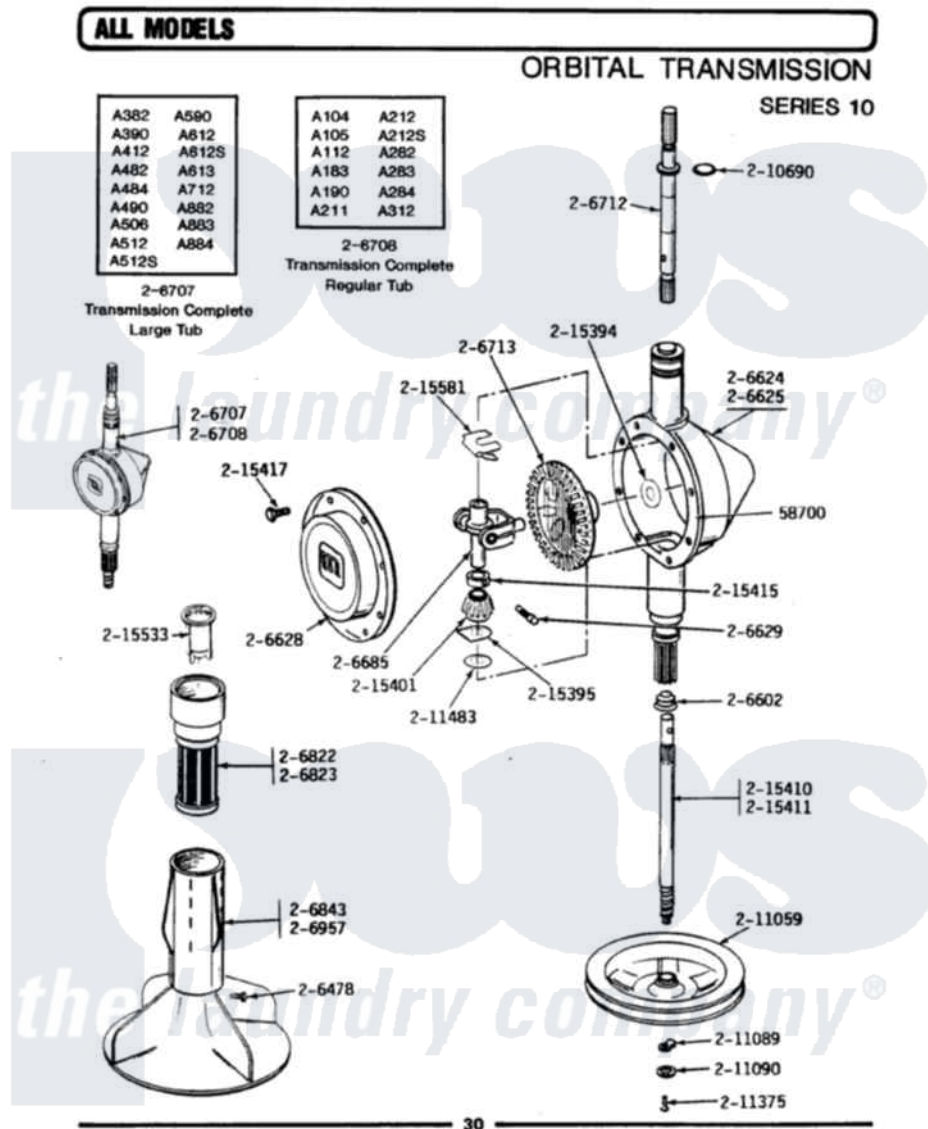

Maytag LA512 09 - TRANSMISSION (ORBITAL)

Maytag [Residential Maytag LA512 Washer Parts](#) Parts Diagram 09 - TRANSMISSION (ORBITAL)
 Click on the part number to view part

Item	Original Part Number	Replaced By	Status	Part Description
1	Y058700	675652		Adhesive
2	206478		Not Available	SCREW & WASHER FOR AGITATOR
3	206602	207843		Lip Seal Repair Kit
5	206625	6-2097790		Transmison
6	206628			Cover, Transmission
7	Y206629			Pin, Collar
8	206685	6-2066850		Yoke
10	206708	6-2097790		Transmison
11	206712	6-2097820		Kit- Shaft
12	206713	6-2067130		Gear- Beve
13	206822			Dispenser, Lint Filter
14	206823	Y207427		Lint Filter Shallow
15	206843	207538		Agitator W/Lock Screw
16	206957	207228		Agitator W/Lock Screw
17	210690			Seal, Rubber
18	211059	6-2301530		Pulley

19	211089		Lug, Stop Pulley
20	211090	22003555	Washer, Stop Lug
21	211375	681582	Screw
22	211483	6-2114830	Washer- SP
23	215394		Washer, Bevel Gear
24	215395		Plate, Clutch
25	215401	W10221114	Pinion
26	215410	12001450	Ctr Shaft W/Collar Andkeeper-Dp
27	215411	12001451	Ctr Shaft W/Collar Andkeeper-Sha
28	215415	Not Available	COLLAR, LOWER
29	215417	Not Available	SCREW, TRANSMISSION COVER
30	215533	215733	Dispensing Cup
31	215581		Spring, Agitator Shaft