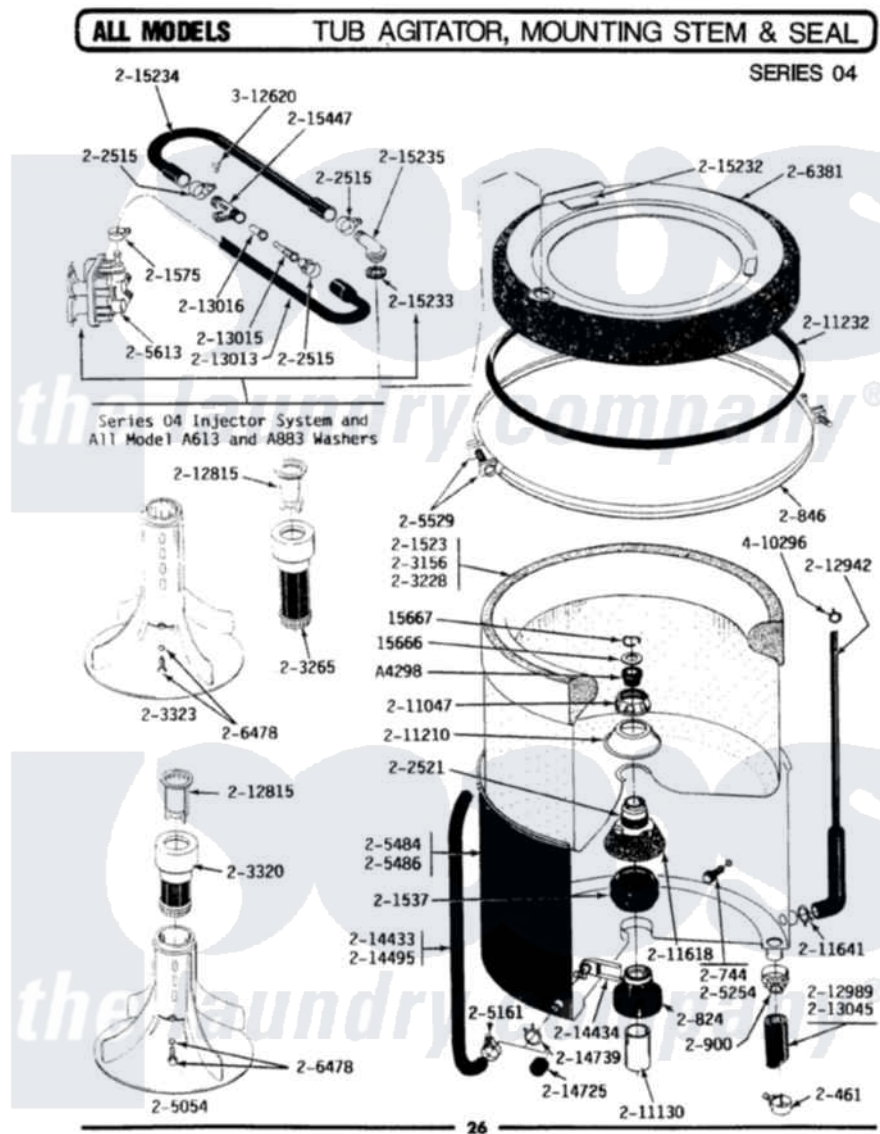

# Maytag LA512 10 - TUB\AGITATOR\MTG. STEM & SEAL (SER 04)

Maytag Residential Maytag LA512 Washer Parts Parts Diagram 10 - TUB\AGITATOR\MTG. STEM & SEAL (SER 04)  
 Click on the part number to view part

Item	Original Part Number	Replaced By	Status	Part Description
1	A04298		Not Available	SEAL, AGITATOR DRIVE SHAFT
2	<a href="#">Y015666</a>			Washer, Retaining -
3	<a href="#">Y015667</a>			Retaining Ring
4	<a href="#">Y054867</a>			Washer, Lock
5	200744	<a href="#">W10175939</a>		Bolt
6	200824	<a href="#">6-2040130</a>		Tub Bearin
7	<a href="#">200846</a>			Clamp - Tub Cover
8	200900	<a href="#">616099</a>		Clamp
9	201537	<a href="#">6-2095720</a>		Mounting S
10	<a href="#">201575</a>			Clamp, Hose
11	202515	<a href="#">596669</a>		Clamp, Manifold
12	202521	<a href="#">6-2095720</a>		Mounting S
13	203156		Not Available	INNER TUB
14	<a href="#">203265</a>			Lint Filter-Dispenser
15	203323	<a href="#">22004085</a>		Large Agitator
16	204012	<a href="#">6-2095720</a>		Mounting S