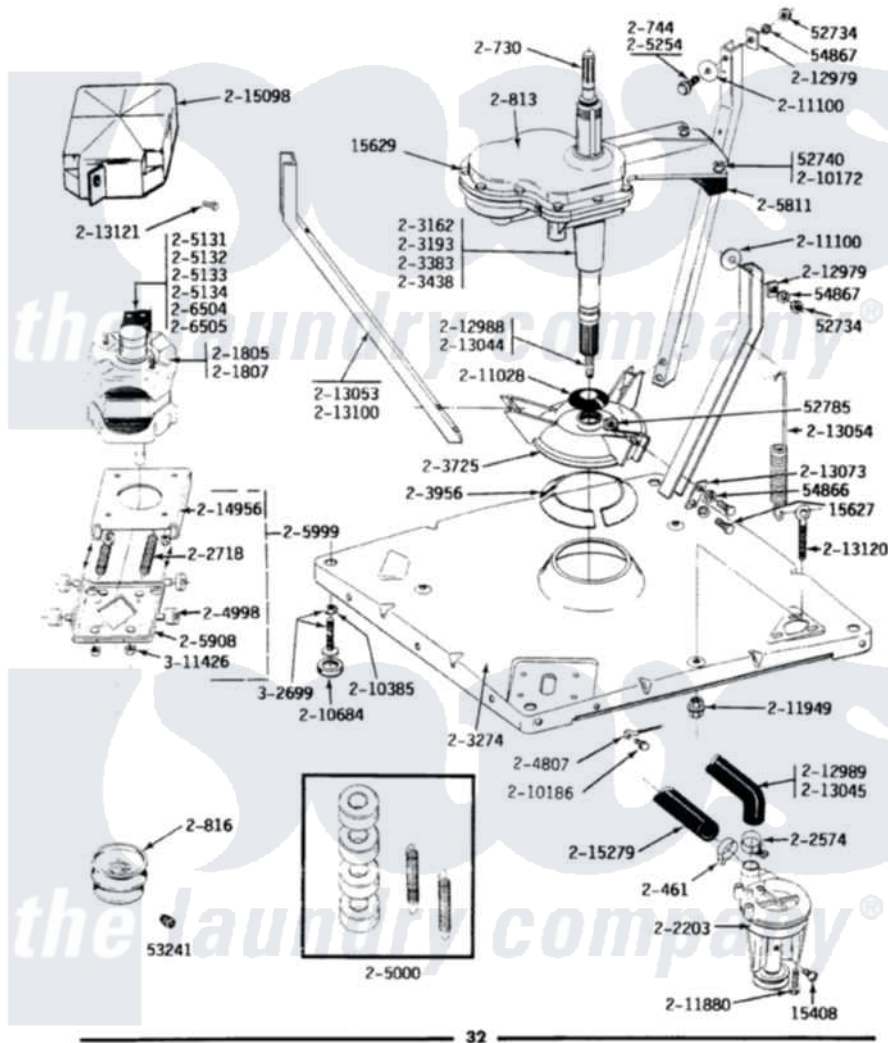

ALL MODELS BASE, PUMP, MOTOR & COMPONENTS

Maytag Residential Maytag LA512S Washer Parts Parts Diagram 01 - BASE\PUMP\MOTOR
 Click on the part number to view part

Item	Original Part Number	Replaced By	Status	Part Description
1	Y015408	22003235		Screw, Bearing Insert
2	Y015627			Screw- Hex
3	Y015629			Bolt, Grinding Chamber
4	Y052734			Nut, Carrage Bolts And Bracket
5	Y052740	62739		Nut, Lock
6	Y052785			Nut, Brace To Damper
7	Y053241			Set Screw, Motor Pulley
8	Y054866	486009		Lockwasher
9	Y054867			Washer, Lock
10	200461	285655		Clamp, Hose
11	200730	22002124		Shaft- Agi
12	200744	W10175939		Bolt
13	200813		Not Available	GEAR CASE COVER ASSEMBLY
14	200816	6-2008160		Pulley- MO
15	201805	12002351		Motor-Drve