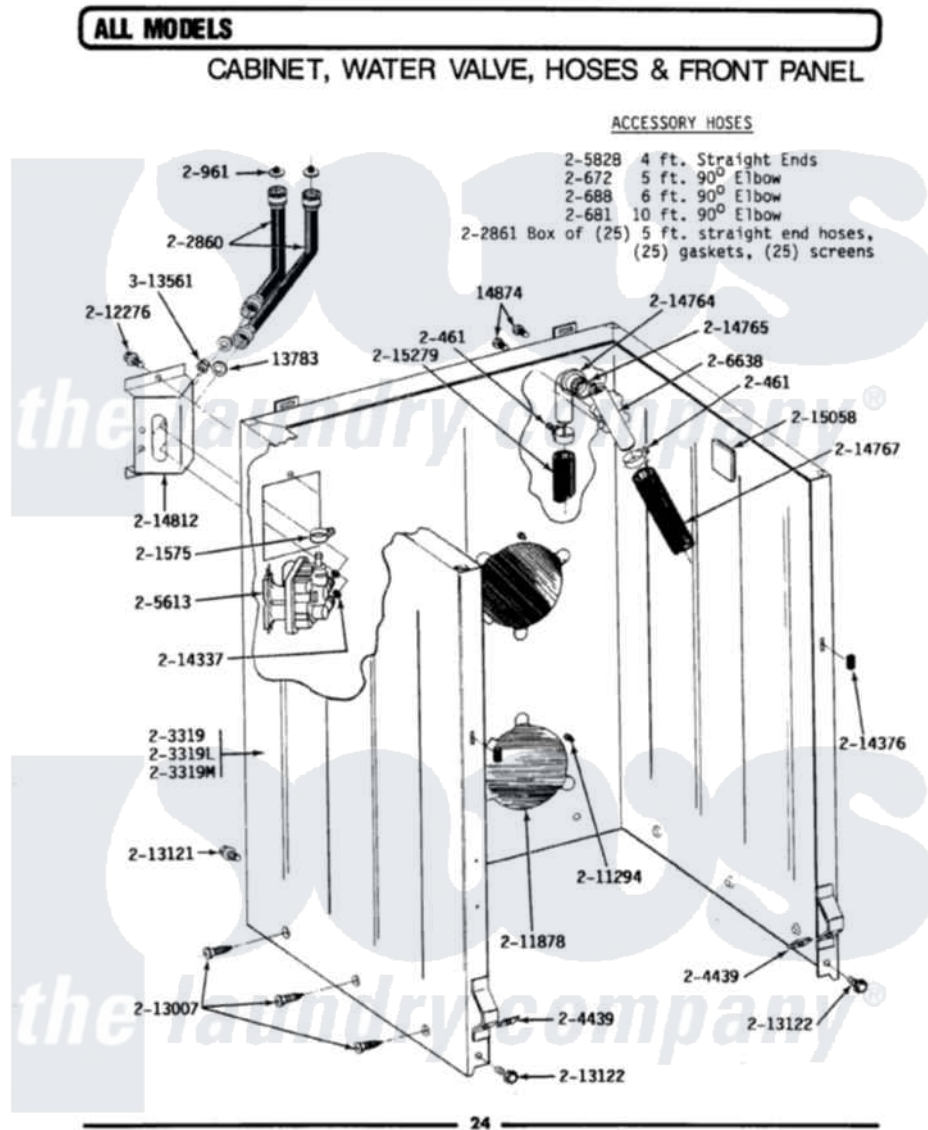

Maytag LA512S 02 - CABINET\WATER VALVE\HOSES\FRNT PANEL

Maytag Residential Maytag LA512S Washer Parts Parts Diagram 02 - CABINET\WATER VALVE\HOSES\FRNT PANEL
 Click on the part number to view part

Item	Original Part Number	Replaced By	Status	Part Description
1	Y013783			Washer, Inlet Hose
2	Y014874			Screw, Idler Arm And Sleeve
3	200461	285655		Clamp, Hose
4	200672	76314		Hose, Inlet 6 Ft. Hose With Elbow
5	200681	21001467		Hose- 10'
6	200688	76314		Hose, Inlet 6 Ft. Hose With Elbow
7	Y200832			Capacitor
8	200961	12001413		Strainer And Washer Kit
9	201575			Clamp, Hose
10	202860			Inlet Hose Assembly
11	202861	202860		Inlet Hose Assembly
12	203237			No.17 Wire With Terminal
15	204439			Screw And Fstner Assembly
16	205613			Water Valve
17	205828	202860		Inlet Hose Assembly

18	206103		Capacitor Kit
19	206638		Siphon Break
20	211149		Clip, Capacitor
21	211294	90767	Screw, 8A X 3/8 HeX Washer Head Tapping
22	211878	Not Available	PLATE, ACCESS
23	212276	W10116760	Screw
24	212982	22001650	Fastener, Spring
27	213007		Xfor Cabinet See Cabinet, Back
28	213121	3400111	Screw, 12-14 X 5/8
29	213122	27001200	Screw
30	213846		Guard, Belt
31	214337	96160	Screen
32	214376	22002331	Spacer, Front Panel
33	214764	208847	Elbow
34	214765		Gasket, Siphon Break
35	214767	22001448	Hose, Pump
36	214812	22002361	Bracket, Water Valve
37	215058		Pad, Cabinet Bumper
38	215279	22003410	Hose, Drain
39	Y313561		Screw----NA