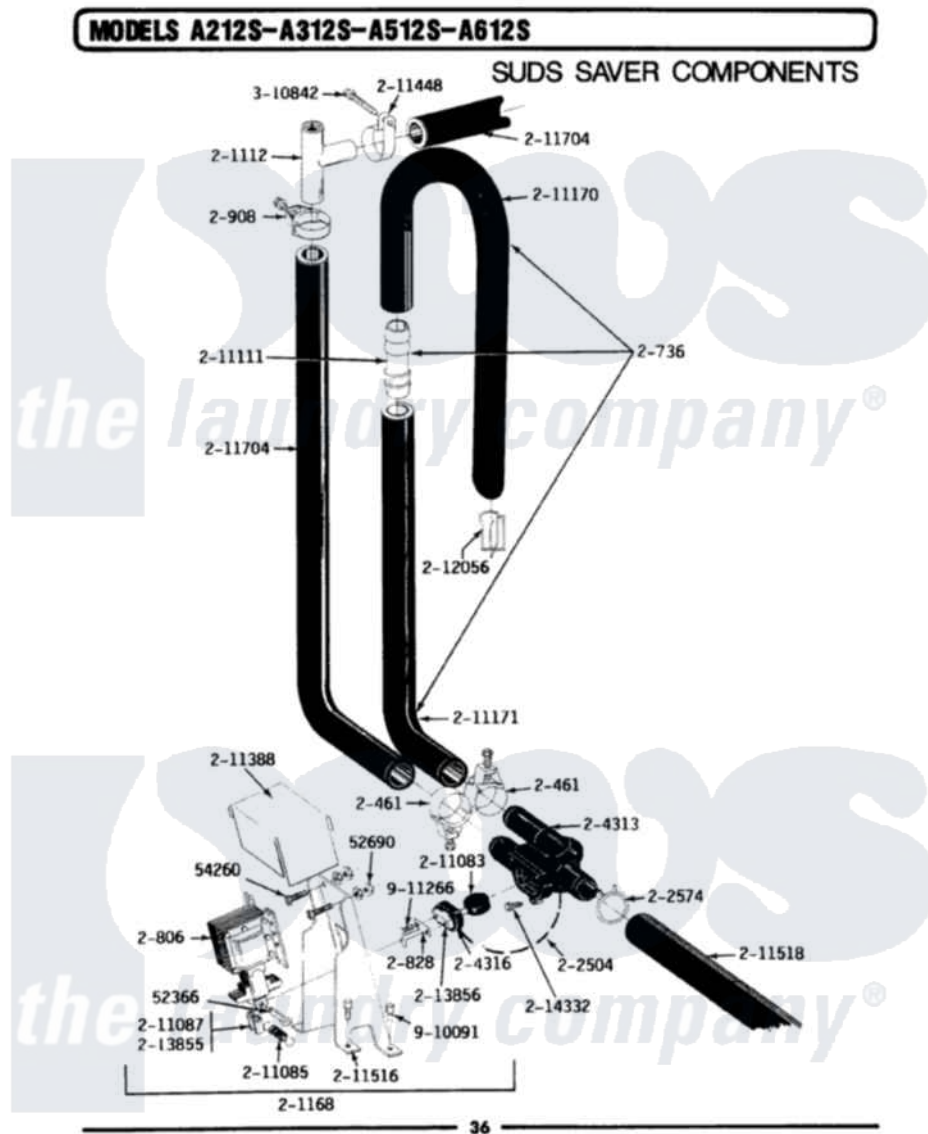

Maytag LA512S 05 - SUDS SAVER COMPONENTS

Maytag Residential Maytag LA512S Washer Parts Parts Diagram 05 - SUDS SAVER COMPONENTS
 Click on the part number to view part

Item	Original Part Number	Replaced By	Status	Part Description
1	052366			Cotter Key, 1/8 X 7/8
2	052690		Not Available	HEX. NUT, No.10-32
3	Y054260	67006380		Screw, Center Hinge
4	200461	285655		Clamp, Hose
5	200736			Suds Return Hose
6	200806			Solenoid
7	200828			Valve Arm Assembly
8	200908	285655		Clamp, Hose
9	201112	76660		Break-Sphn
10	201168			Diverter Valve
11	202504			Diverter Value Cover/Flapper
12	202574	3367052		Clamp, Hose
13	204313			Body For Diverter Valve
14	204316			Diaphragm And Arm
15	211083			Flapper
16	211085			Return Spring

17	211087		Solenoid Link
18	211111	16272	Connector, Straight
19	211170		Suds Hose, Upper
20	211171		Suds Return Hose-Lower
21	211388	Not Available	SHIELD
22	211448		Clamp
23	211516		Valve Bracket
24	211518		Hose
25	211704		Hose, Drain
26	212056		Strainer
27	213855		Pin, Pivot
28	213856	Not Available	RETAINER
29	214332	90767	Screw, 8A X 3/8 HeX Washer Head Tapping
30	Y310842	8182296	Screw, Agitator
31	910091	3370225	Screw
32	911266	Not Available	SCREW, STRAINER TO PUMP