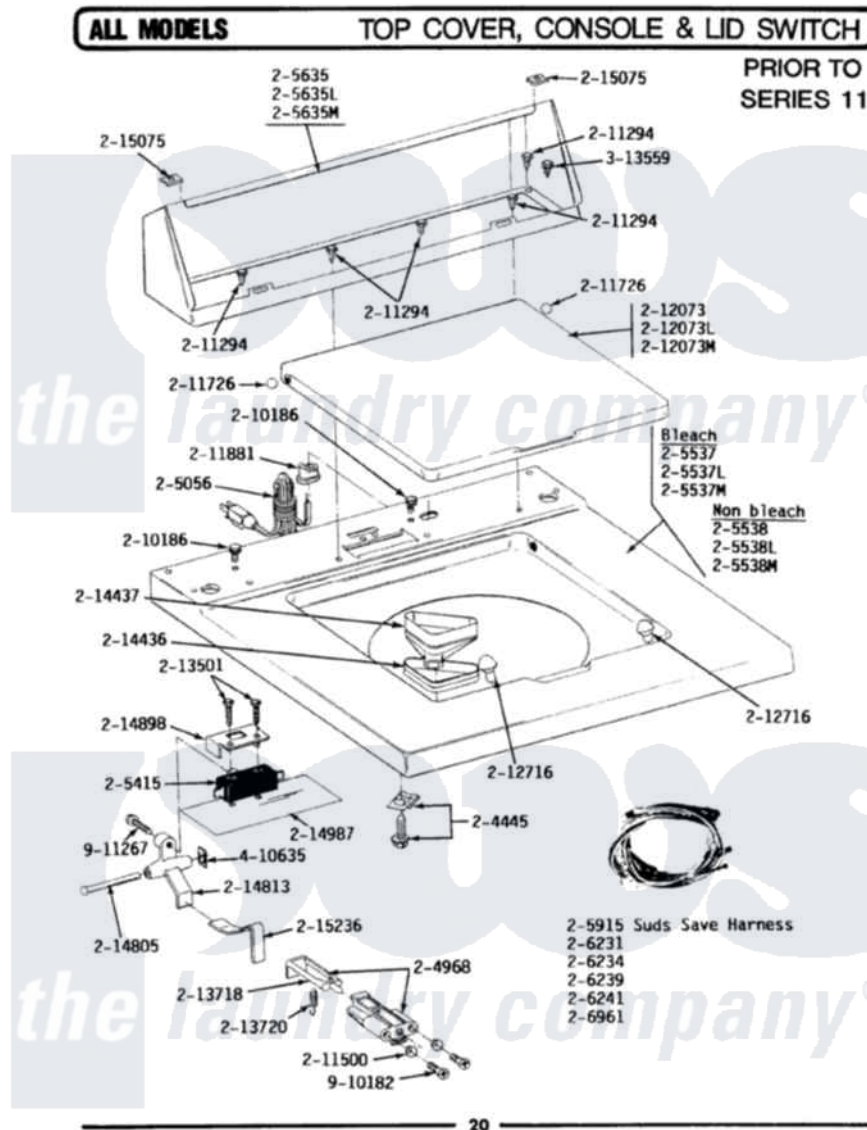

Maytag LA512S 06 - TOP COVER\CONSOLE\LID SWITCH

Maytag [Residential Maytag LA512S Washer Parts](#) Parts Diagram 06 - TOP COVER\CONSOLE\LID SWITCH
 Click on the part number to view part

Item	Original Part Number	Replaced By	Status	Part Description
1	Y201808			Converter
2	204445			Screw And Fastener Assembly
3	204968			Plunger And Bracket Assembly--W
4	205056	204590		Cord, Power
5	205415	279347		Switch-Lid
7	205537L			Top Cover-Almond---NA
11	205635L		Not Available	CONSOLE (ALM)
13	205997			Non-Bleach Conversion Kit
16	206231			Wire Harness
19	210186	3370225		Screw
20	211294	90767		Screw, 8A X 3/8 HeX Washer Head Tapping
21	211500			Washer, Bracket To Top Cover
22	211726			Hinge, Ball Lid
23	211737	248562		Terminal
24	211881			Grommet, Cord Part Not Used-

24	211001		Gas Models Only
26	212073L	Not Available	LID-ALMOND
27	212716		Bumper, Lid
28	213501		Screw, No.6-20 X 1-1/8 Inch
29	213718		Plunger, Lid Switch
30	213720		Spring, Lid Switch
31	214436		Gasket
32	214805		Pin For Unbalance Lever
33	214813	Not Available	LEVER FOR LID SWITCH
34	214898		Cover For Lid Switch
35	214987		Moisture Barrier For Switch
36	215075		Fastener, Control Panel To Console
37	215236	214804	Unbalance Lever
39	215578		Bleach Inlet Almond
41	215580		Cup, Bleach
42	301548		Clamp, Ground Wire
43	311155		Ground Wire And Clamp
44	Y312140		Wire Connector
45	Y313559		Screw
46	410635		Fastener
47	910182	25-7809	Screw, No.6-20 1/2 Flthd Torx
48	911267		Screw, Pump Cover