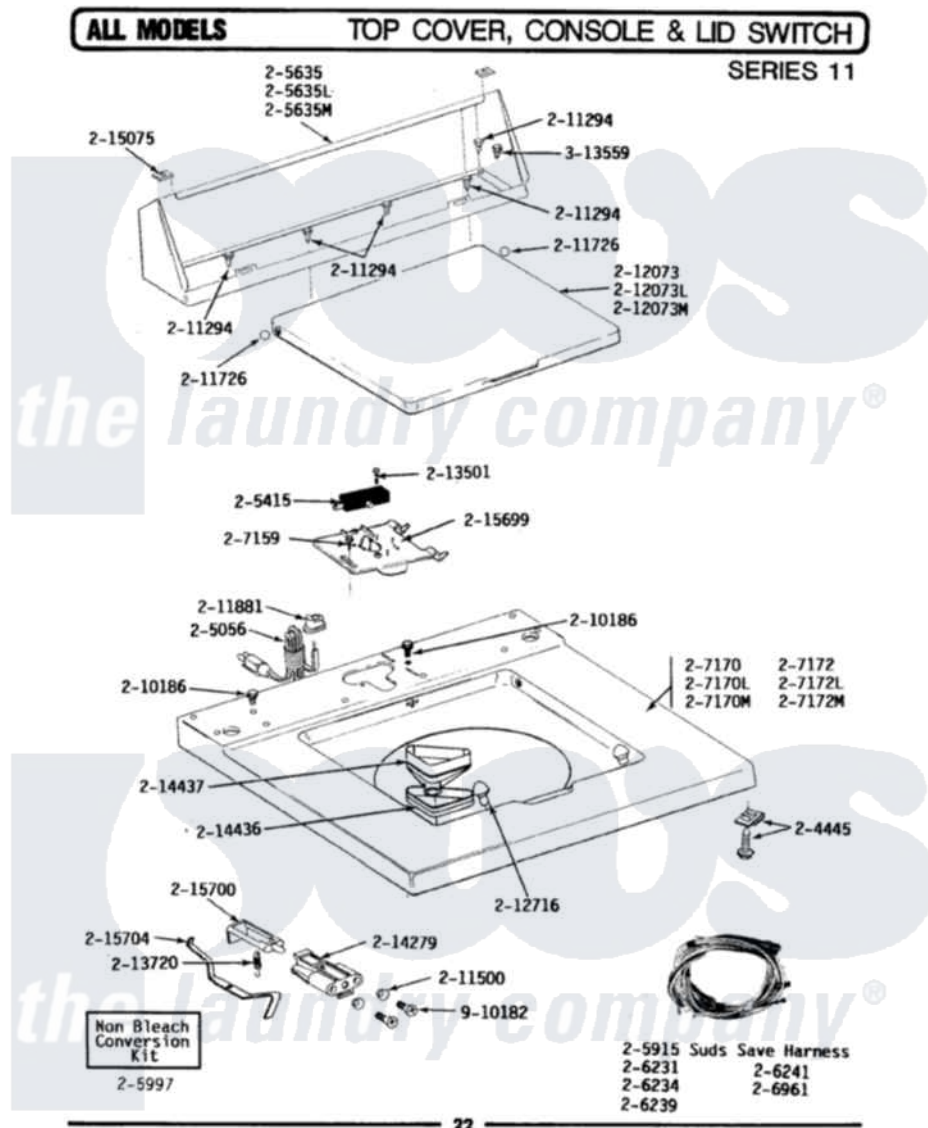

Maytag LA512S 07 - TOP COVER\CONSOLE\LID SWITCH (SER 11)

Maytag Residential Maytag LA512S Washer Parts Diagram 07 - TOP COVER\CONSOLE\LID SWITCH (SER 11)
 Click on the part number to view part

Item	Original Part Number	Replaced By	Status	Part Description
1	Y201808			Converter
2	204445			Screw And Fastener Assembly
3	204968			Plunger And Bracket Assembly--W
4	205056	204590		Cord, Power
5	205415	279347		Switch-Lid
7	205635L		Not Available	CONSOLE (ALM)
8	205915		Not Available	SUDS SAVE HARNESS
9	205997			Non-Bleach Conversion Kit
10	206231			Wire Harness
11	207159	489355		Screw, 8 X 1/2
13	207170L			Top Cover Assembly ALM---NA
16	207172L			Top Cover Assembly ALM---NA
17	210186	3370225		Screw
18	211294	90767		Screw, 8A X 3/8 HeX Washer Head Tapping

19	211500		Washer, Bracket To Top Cover
20	211726		Hinge, Ball Lid
23	211737	248562	Terminal
24	211881		Grommet, Cord Part Not Used- Gas Models Only
26	212073L	Not Available	LID-ALMOND
27	212716		Bumper, Lid
28	213501		Screw, No.6-20 X 1-1/8 Inch
29	213718		Plunger, Lid Switch
30	213720		Spring, Lid Switch
31	214279	204968	Plunger And Bracket Assembly--W
32	214436		Gasket
33	214805		Pin For Unbalance Lever
34	214813	Not Available	LEVER FOR LID SWITCH
35	214898		Cover For Lid Switch
36	214987		Moisture Barrier For Switch
37	215075		Fastener, Control Panel To Console
38	215236	214804	Unbalance Lever
40	215578		Bleach Inlet Almond
42	215580		Cup, Bleach
43	Y215699	22001678	Bracket, Switch And Fuse
44	215700	Not Available	LID SWITCH PLUNGER
45	215704		Lever, Unbalance
46	301548		Clamp, Ground Wire
47	311155		Ground Wire And Clamp
48	Y312140		Wire Connector
"	Y313559		Screw
49	410635		Fastener
50	910182	25-7809	Screw, No.6-20 1/2 Flthd Torx
51	911267		Screw, Pump Cover