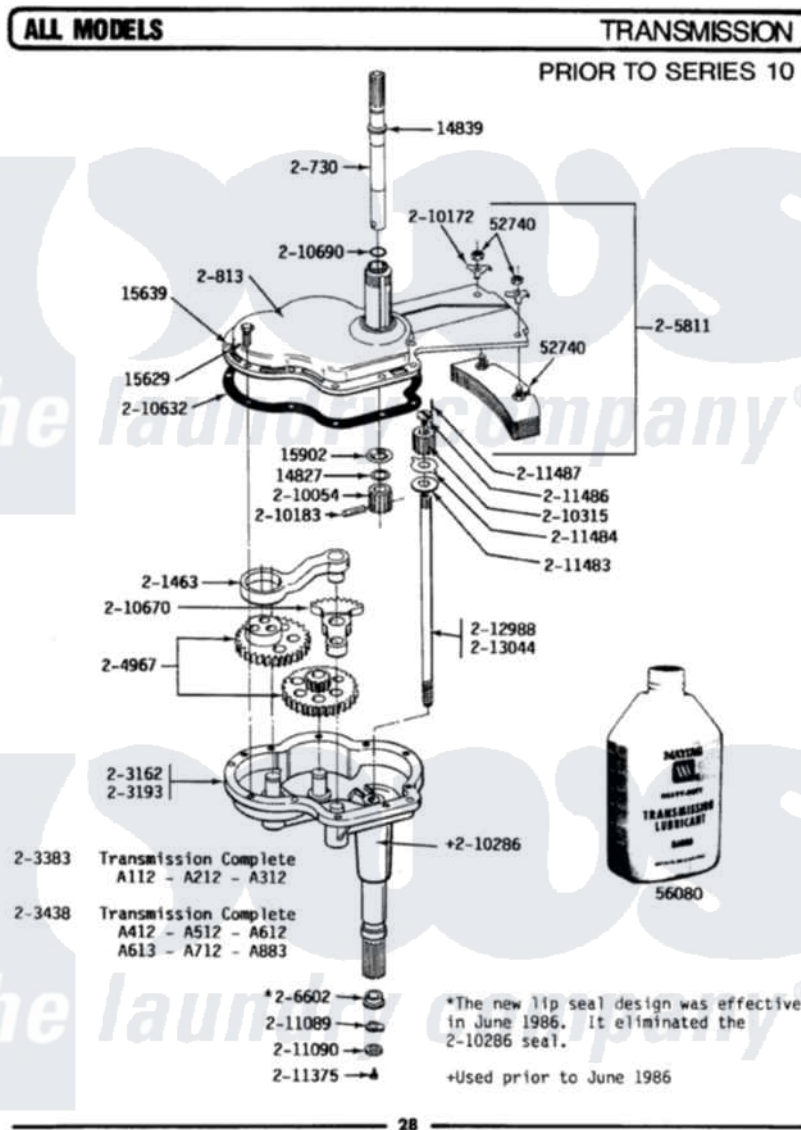

Maytag LA512S 08 - TRANSMISSION

Maytag [Residential Maytag LA512S Washer Parts](#) Parts Diagram 08 - TRANSMISSION
 Click on the part number to view part

Item	Original Part Number	Replaced By	Status	Part Description
1	Y014827			Washer-Center Shaft
2	Y014839			Collar-Drive Shaft
3	Y015629			Bolt, Grinding Chamber
4	015639			Dowel Pin
5	Y015902			Spring For Agitator
6	Y052740	62739		Nut, Lock
7	Y056080	6-0560800		Oil
8	200730	22002124		Shaft- Agi
9	200813		Not Available	GEAR CASE COVER ASSEMBLY
10	201463		Not Available	PITMAN WITH WRIST PIN
12	203193		Not Available	GEAR HOUSING W/STUDS & TUBE
14	203438	W10172457		Transmison
15	204967			Gear Kit-Power Fin Agitator
16	205811			Counterweight
17	206602	207843		Lip Seal Repair Kit

18	210054		Pinion
19	210172		Lock Washer
20	210183		Groove Pin
21	210286		Seal
22	210315		Pinion
23	210632	22210632	Gasket
24	210670		Segment
25	210690		Seal, Rubber
26	211089		Lug, Stop Pulley
27	211090	22003555	Washer, Stop Lug
28	211375	681582	Screw
29	211483	6-2114830	Washer- SP
30	211484		Washer, Lug
31	211486		Screw, 3/8-16 X 1/2 Inch
32	211487		Groov-Pin
34	213044		Shaft, Center