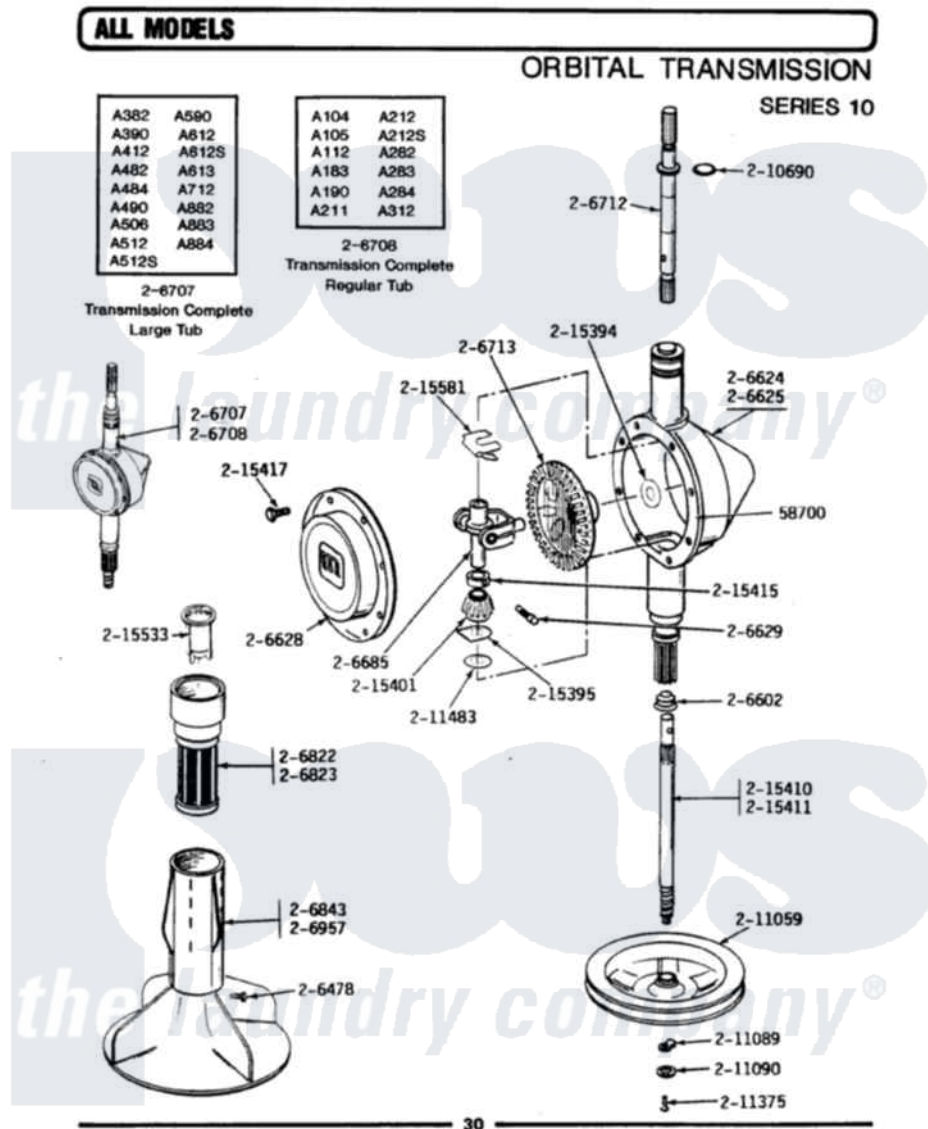

Maytag LA512S 09 - TRANSMISSION (ORBITAL)

Maytag Residential Maytag LA512S Washer Parts Parts Diagram 09 - TRANSMISSION (ORBITAL)
 Click on the part number to view part

Item	Original Part Number	Replaced By	Status	Part Description
1	Y058700	675652		Adhesive
2	206478		Not Available	SCREW & WASHER FOR AGITATOR
3	206602	207843		Lip Seal Repair Kit
5	206625	6-2097790		Transmison
6	206628			Cover, Transmission
7	Y206629			Pin, Collar
8	206685	6-2066850		Yoke
10	206708	6-2097790		Transmison
11	206712	6-2097820		Kit- Shaft
12	206713	6-2067130		Gear- Beve
13	206822			Dispenser, Lint Filter
14	206823	Y207427		Lint Filter Shallow
15	206843	207538		Agitator W/Lock Screw
16	206957	207228		Agitator W/Lock Screw
17	210690			Seal, Rubber
18	211059	6-2301530		Pulley

19	211089		Lug, Stop Pulley
20	211090	22003555	Washer, Stop Lug
21	211375	681582	Screw
22	211483	6-2114830	Washer- SP
23	215394		Washer, Bevel Gear
24	215395		Plate, Clutch
25	215401	W10221114	Pinion
26	215410	12001450	Ctr Shaft W/Collar Andkeeper-Dp
27	215411	12001451	Ctr Shaft W/Collar Andkeeper-Sha
28	215415	Not Available	COLLAR, LOWER
29	215417	Not Available	SCREW, TRANSMISSION COVER
30	215533	215733	Dispensing Cup
31	215581		Spring, Agitator Shaft