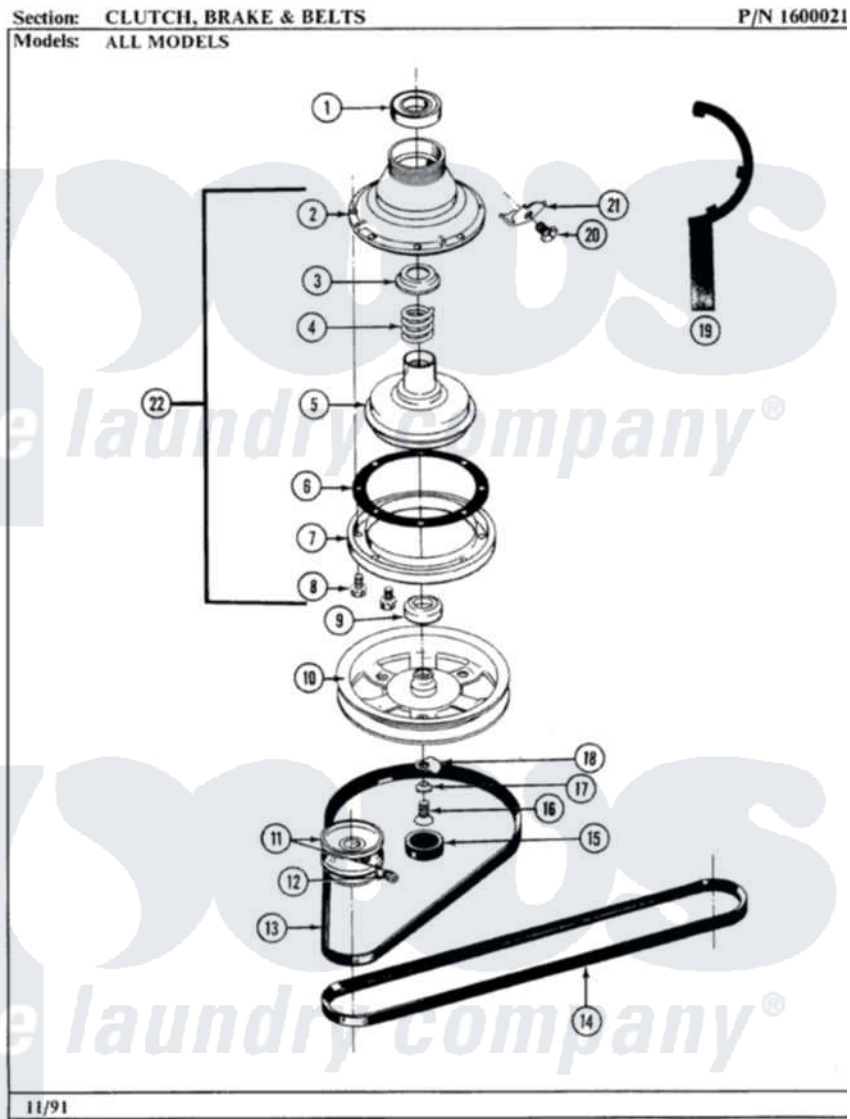

Maytag LA590 03 - CLUTCH, BRAKE & BELTS

30

Maytag Residential Maytag LA590 Washer Parts Parts Diagram 03 - CLUTCH, BRAKE & BELTS
 Click on the part number to view part

| Item | Original Part Number | Replaced By | Status | Part Description |
|------|-------------------------|---------------------------|---------------|------------------------------|
| 1 | Y200720 | 22003441 | | Bearing, Rear |
| 2 | 211045 | 6-2011900 | | Brake Asse |
| 3 | 211039 | 6-2011900 | | Brake Asse |
| 4 | 211041 | 6-2011900 | | Brake Asse |
| 5 | 201126 | 6-2011900 | | Brake Asse |
| 6 | 211042 | 6-2011900 | | Brake Asse |
| 7 | 211043 | 6-2011900 | | Brake Asse |
| 8 | 211000 | | | SCREW, BRAKE DRUM (HEX HEAD) |
| 9 | 200835 | | | Bearing, Brake Rotor |
| 10 | 211059 | 6-2301530 | | Pulley |
| 11 | 200816 | 6-2008160 | | Pulley- MO |
| 12 | Y053241 | | | Set Screw, Motor Pulley |
| 13 | 211125 | | | V Belt, Drive Pulley |
| 14 | 211124 | | | Part Not Used |
| 15 | 211038 | | Not Available | CAP, OIL RETAINER |
| 16 | 211375 | 681582 | | Screw |

| | | | |
|----|------------------------|---------------------------|---------------------------|
| 17 | 211090 | 22003555 | Washer, Stop Lug |
| 18 | 211089 | | Lug, Stop Pulley |
| 19 | Y038315 | 038315 | Tool |
| 20 | 213326 | | Bolt, Sems Retaining Clip |
| 21 | 213325 | | Clip, Retaining |
| 22 | 201190 | 6-2011900 | Brake Asse |