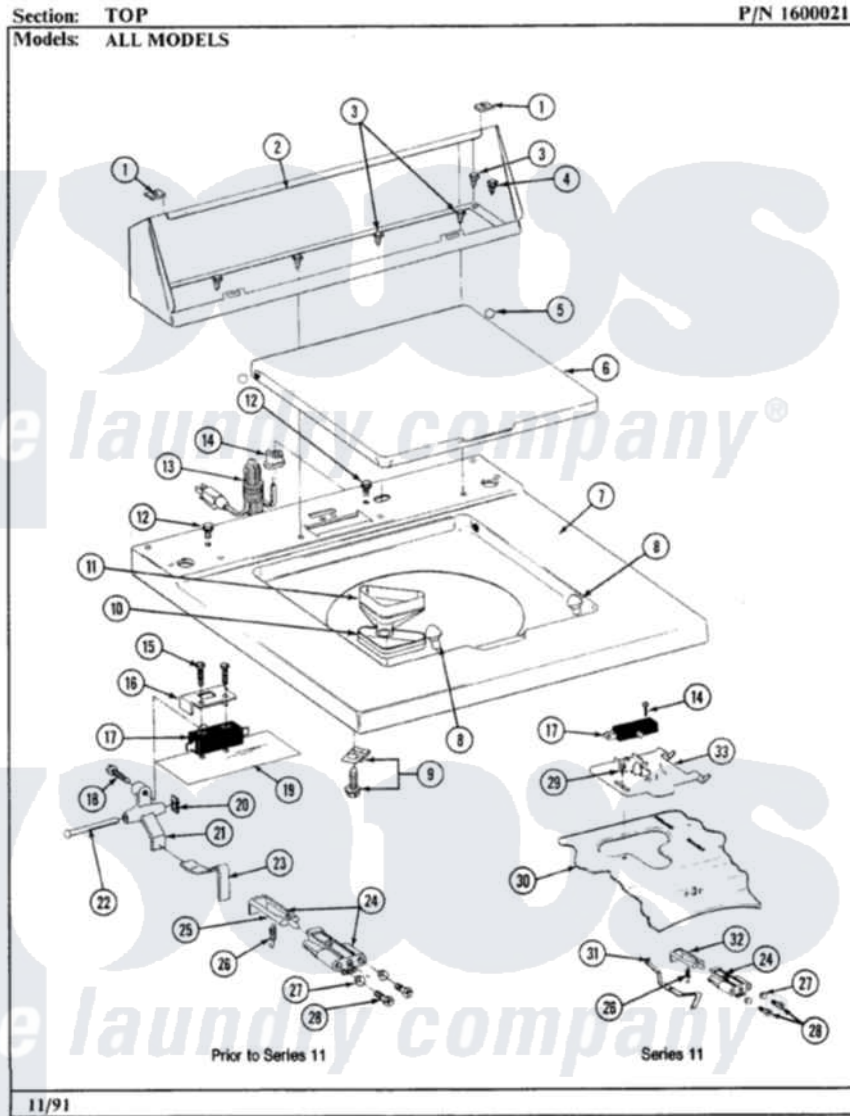

Maytag LA590 06 - TOP ASSY.

12

Maytag [Residential Maytag LA590 Washer Parts](#) Parts Diagram 06 - TOP ASSY.
Click on the part number to view part

Item	Original Part Number	Replaced By	Status	Part Description
1	215075			Fastener, Control Panel To Console
2	205635L		Not Available	CONSOLE (ALM)
3	211294	90767		Screw, 8A X 3/8 HeX Washer Head Tapping
4	313551	31-3551		Dw Minimanu
5	211726			Hinge, Ball Lid
6	212073L		Not Available	LID-ALMOND
7	205537L			Top Cover-Almond---NA
8	212716			Bumper, Lid
9	204445			Screw And Fastener Assembly
10	214436			Gasket
11	214437	215577		Bleach Inlet White
12	210186	3370225		Screw
13	204590			Cord, Power
14	211881			Grommet, Cord Part Not Used-Gas Models Only

15	213501		Screw, No.6-20 X 1-1/8 Inch
16	214898		Cover For Lid Switch
17	205415	279347	Switch-Lid
18	911267		Screw, Pump Cover
19	214987		Moisture Barrier For Switch
20	410635		Fastener
21	214813	Not Available	LEVER FOR LID SWITCH
22	214805		Pin For Unbalance Lever
23	215236	214804	Unbalance Lever
24	204968		Plunger And Bracket Assembly--W
25	213718		Plunger, Lid Switch
26	213720		Spring, Lid Switch
27	211500		Washer, Bracket To Top Cover
28	910182	25-7809	Screw, No.6-20 1/2 Flthd Torx
29	207159	489355	Screw, 8 X 1/2
30	207170L		Top Cover Assembly ALM---- NA
31	215704		Lever, Unbalance
32	215700	Not Available	LID SWITCH PLUNGER
33	Y215699	22001678	Bracket, Switch And Fuse