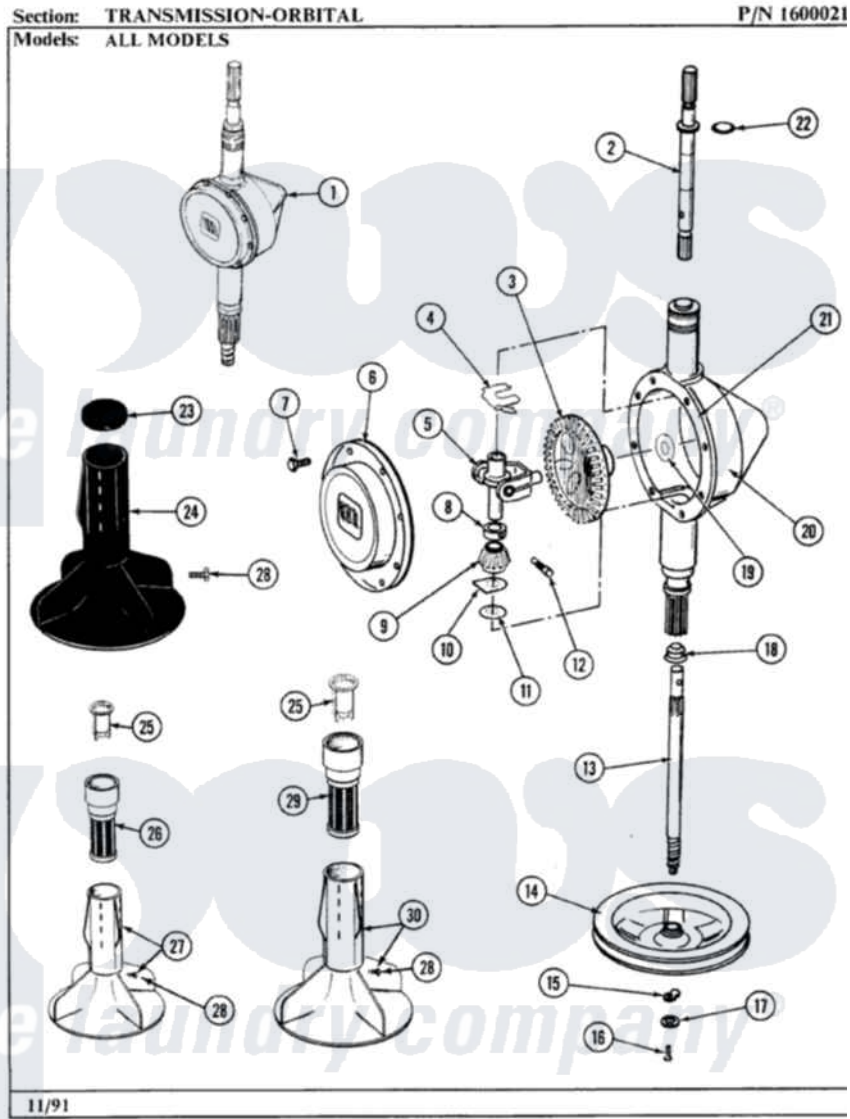

Maytag LA590 08 - TRANSMISSION (ORBITAL)

24

Maytag [Residential Maytag LA590 Washer Parts](#) Parts Diagram 08 - TRANSMISSION (ORBITAL)
Click on the part number to view part

Item	Original Part Number	Replaced By	Status	Part Description
1	206707	6-2097750		Trans Dee
2	207153	6-2097820		Kit- Shaft
3	206713	6-2067130		Gear- Beve
4	215581			Spring, Agitator Shaft
5	206685	6-2066850		Yoke
6	206628			Cover, Transmission
7	215417		Not Available	SCREW, TRANSMISSION COVER
8	215415		Not Available	COLLAR, LOWER
9	215401	W10221114		Pinion
10	215395			Plate, Clutch
11	211483	6-2114830		Washer- SP
12	Y206629			Pin, Collar
13	215410	12001450		Ctr Shaft W/Collar Andkeeper- Dp
14	211059	6-2301530		Pulley
15	211089			Lug, Stop Pulley

16	211375	681582	Screw
17	211090	22003555	Washer, Stop Lug
18	206602	207843	Lip Seal Repair Kit
19	215394		Washer, Bevel Gear
20	206624	6-2097750	Trans Dee
21	Y058700	675652	Adhesive
22	210690		Seal, Rubber
25	215733		Dispensing Cup
28	206478	Not Available	SCREW & WASHER FOR AGITATOR