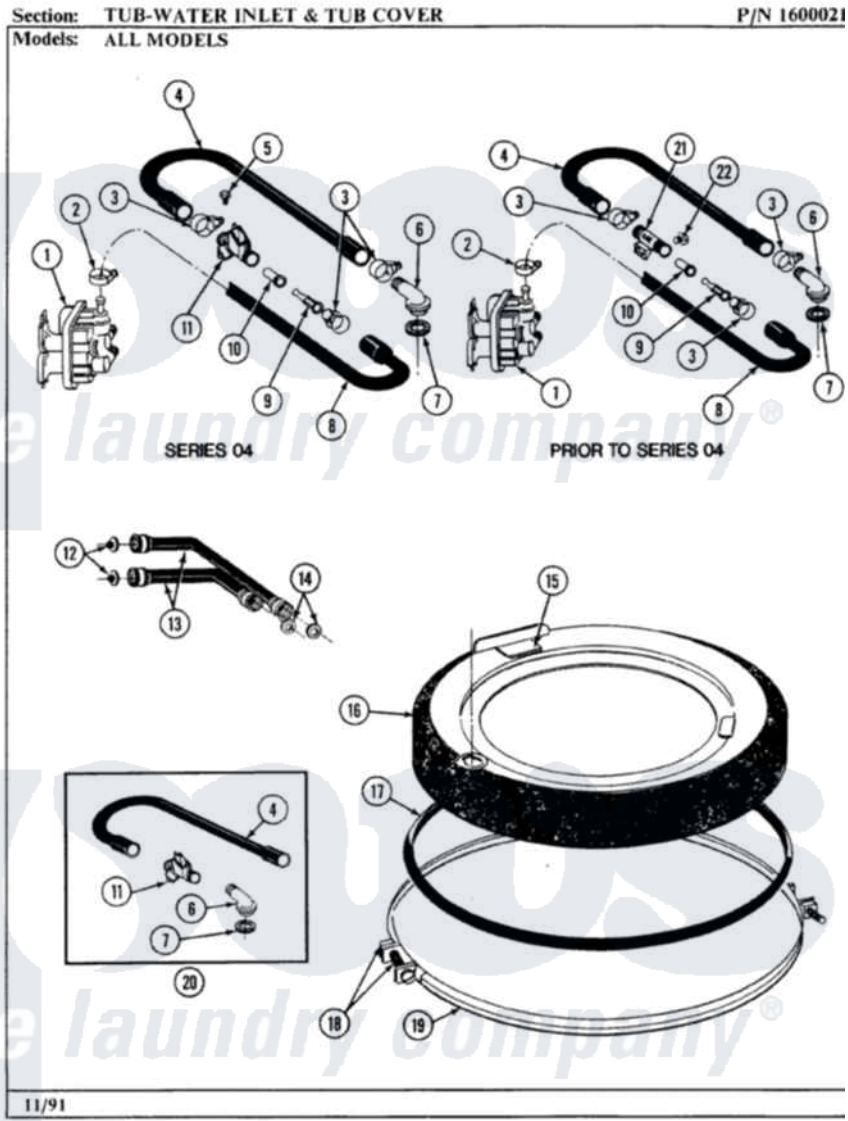

Maytag LA590 09 - TUB

18

Maytag [Residential Maytag LA590 Washer Parts](#) Parts Diagram 09 - TUB
 Click on the part number to view part

Item	Original Part Number	Replaced By	Status	Part Description
1	205613			Water Valve
2	201575			Clamp, Hose
3	202515	596669		Clamp, Manifold
4	Y215234			Hose, Injector Fill
5	312620			Screw, Sems
6	215235			Tube, Injector
7	215233			Seal For Injector Tube
8	213013			Hose, Injector
9	213015			Nozzle, Injector
10	213016	216201		Nozzle
11	215447			Sleeve For Injector
12	200961	12001413		Strainer And Washer Kit
13	202860			Inlet Hose Assembly
14	Y013783			Washer, Inlet Hose
15	215232			Bumper, Unbalance
16	206380		Not Available	COVER, TUB

17	211232		Seal, Tub Cover
18	205529		Nut And Bolt Kit For Tub Clam
19	200846		Clamp - Tub Cover
20	206683	206680	Water Injector Assembly
21	213057	22213057	Sleeve- In
22	Y310632	1163839	Screw