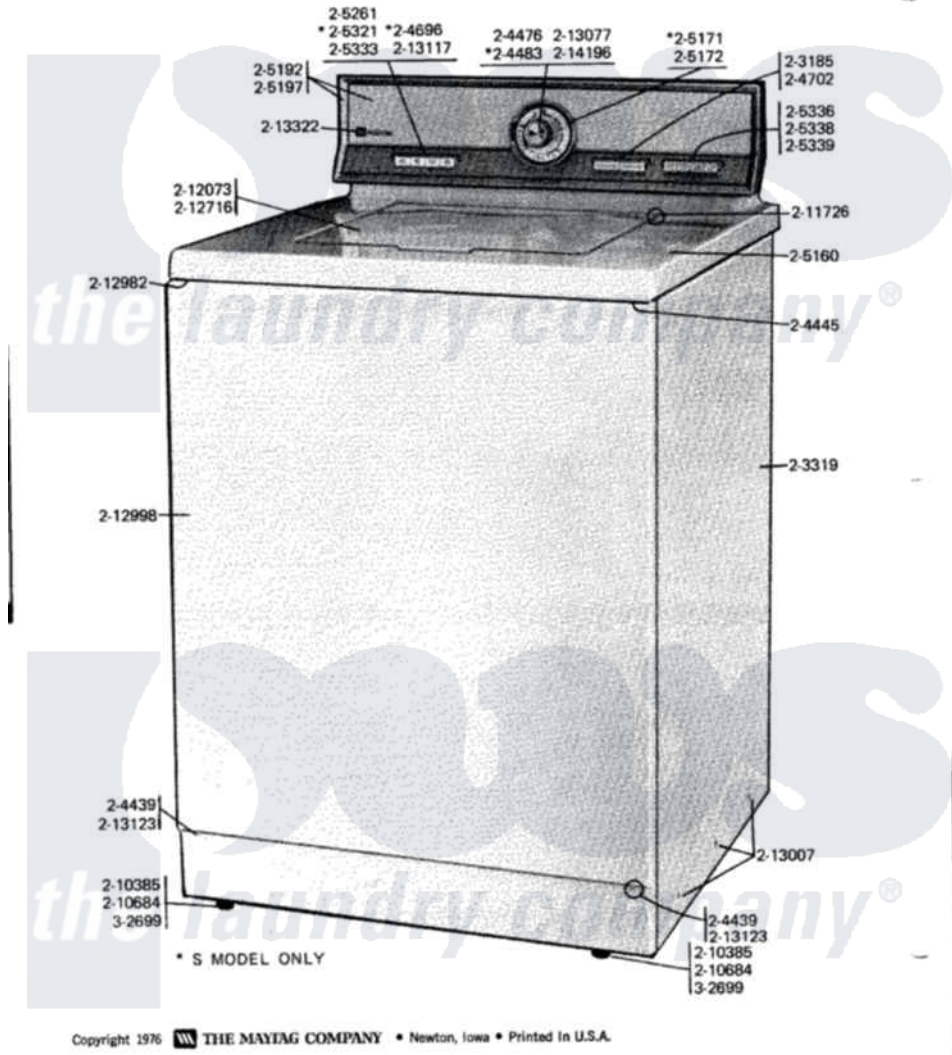

SPECIFY COLOR IF OTHER THAN WHITE

FRONT VIEW

Maytag Residential Maytag LA608S Washer Parts Parts Diagram 08 - FRONT VIEW  
 Click on the part number to view part

Item	Original Part Number	Replaced By	Status	Part Description
1	203185		Not Available	FABRIC SWITCH
2	203319	<a href="#">22203319</a>		Cabinet
3	<a href="#">204439</a>			Screw And Fstner Assembly
4	<a href="#">204445</a>			Screw And Fastener Assembly
5	204483		Not Available	TIMER
6	<a href="#">204696</a>			Button Kit For 2-3168
7	204702		Not Available	BUTTON KIT FOR 2-3185
8	205160		Not Available	TOP COVER-WHITE
9	205171		Not Available	TIMER DIAL, SUN-GLOW
10	205192		Not Available	CONTROL PANEL, SUN-GLOW
11	205197		Not Available	CONTROL PANEL KIT, SUN-GLOW
12	<a href="#">205321</a>			Temperature Control Switch
13	205333		Not Available	BUTTON KIT FOR 2-5261
14	<a href="#">205336</a>			Water Level Switch
15	<a href="#">205338</a>			Button Kit For 2-5336-1

16	<a href="#">205339</a>		Button Kit For 2-5336
17	<a href="#">210385</a>		Lock Nut For Adjustable Leg
18	<a href="#">210684</a>		Foot, Adjustable Leg
19	<a href="#">211726</a>		Hinge, Ball Lid
20	212073		LID (WHITE)
21	<a href="#">212277</a>		Screw, No.8 X 1/2 Inch
22	<a href="#">212716</a>		Bumper, Lid
23	212982	<a href="#">22001650</a>	Fastener, Spring
24	212998	Not Available	PANEL, FRONT (WHT)
25	<a href="#">213007</a>		Xfor Cabinet See Cabinet, Back
26	213077	Not Available	CAP FOR TIMER KNOB
27	213117	<a href="#">67006908</a>	Screw, Ice Rack
28	213123	<a href="#">22001496</a>	Front Panel Fastener And Screw
29	213322	Not Available	MAYTAG DECAL
30	214196	Not Available	TIMER KNOB-CLEAR ACRYLIC
31	Y302699	<a href="#">22003428</a>	Leg, Adjustable