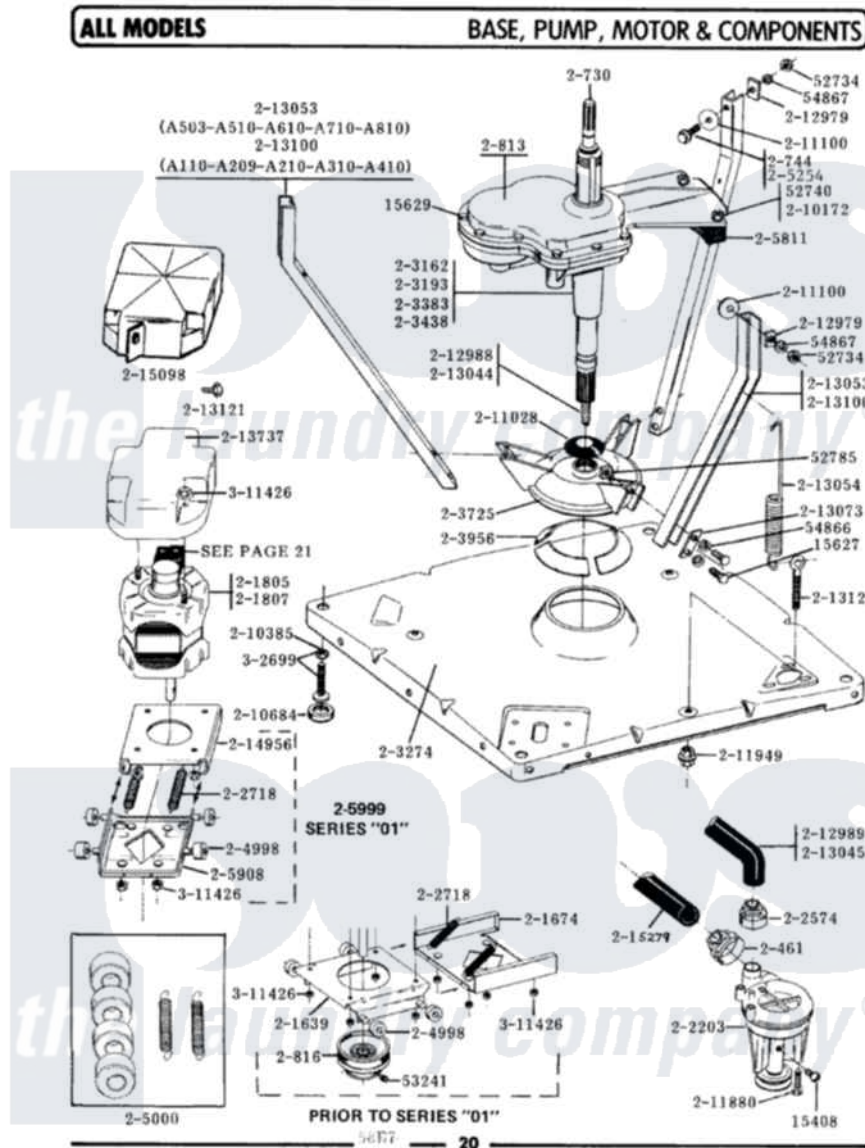

Maytag LA610 01 - BASE, PUMP, MOTOR & COMPONENTS

Maytag Residential Maytag LA610 Washer Parts Diagram 01 - BASE, PUMP, MOTOR & COMPONENTS
Click on the part number to view part

Item	Original Part Number	Replaced By	Status	Part Description
1	Y015408	22003235		Screw, Bearing Insert
2	Y015627			Screw- Hex
3	Y015629			Bolt, Grinding Chamber
4	Y052734			Nut, Carrage Bolts And Bracket
5	Y052740	62739		Nut, Lock
6	Y052785			Nut, Brace To Damper
7	Y053241			Set Screw, Motor Pulley
8	Y054866	486009		Lockwasher
9	Y054867			Washer, Lock
10	200461	285655		Clamp, Hose
11	200730	22002124		Shaft- Agi
12	200744	W10175939		Bolt
13	200750		Not Available	GEAR CASE COVER
14	200813		Not Available	GEAR CASE COVER ASSEMBLY
15	200816	6-2008160		Pulley- MO