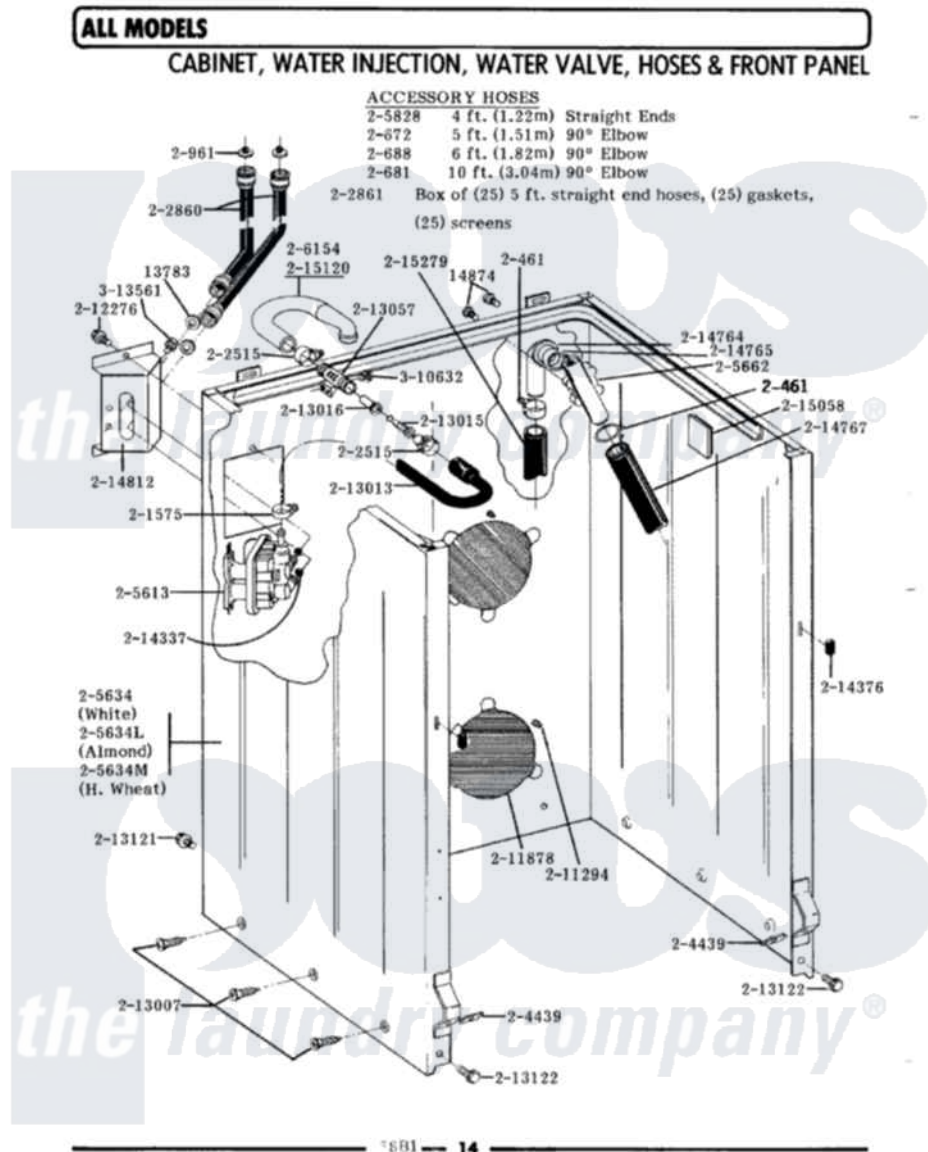

Maytag LA610 02 - CBNT,WATER INJ & VALVE,HOSES & FRT PANEL

Maytag Residential Maytag LA610 Washer Parts Parts Diagram 02 - CBNT.WATER INJ & VALVE,HOSES & FRT PANEL

Click on the part number to view part

Item	Original Part Number	Replaced By	Status	Part Description
1	Y013783			Washer, Inlet Hose
2	Y014874			Screw, Idler Arm And Sleeve
3	200461	285655		Clamp, Hose
4	200672	76314		Hose, Inlet 6 Ft. Hose With Elbow
5	200681	21001467		Hose- 10'
6	200688	76314		Hose, Inlet 6 Ft. Hose With Elbow
7	Y200832			Capacitor
8	200961	12001413		Strainer And Washer Kit
9	201575			Clamp, Hose
10	202515	596669		Clamp, Manifold
11	202860			Inlet Hose Assembly
12	202861	202860		Inlet Hose Assembly
13	203237			No.17 Wire With Terminal
14	204439			Screw And Fstner Assembly

15	205613		Water Valve
17	205634L	Not Available	CABINET WELD ASSEMBLY WITH BUM
19	205662	206638	Siphon Break
20	205828	202860	Inlet Hose Assembly
21	206103		Capacitor Kit
22	206154		Injector Tube With Seal
23	211149		Clip, Capacitor
24	211294	90767	Screw, 8A X 3/8 HeX Washer Head Tapping
25	211878	Not Available	PLATE, ACCESS
26	212276	W10116760	Screw
27	212982	22001650	Fastener, Spring
29	212998L	Not Available	FRONT PANEL-ALMOND
30	213007		Xfor Cabinet See Cabinet, Back
31	213013		Hose, Injector
32	213015		Nozzle, Injector
33	213016	216201	Nozzle
34	213057	22213057	Sleeve- In
35	213121	3400111	Screw, 12-14 X 5/8
36	213122	27001200	Screw
37	213846		Guard, Belt
38	214337	96160	Screen
39	214376	22002331	Spacer, Front Panel
40	214764	208847	Elbow
41	214765		Gasket, Siphon Break
42	214767	22001448	Hose, Pump
43	214768	211704	Hose, Drain
44	214812	22002361	Bracket, Water Valve
45	200461	285655	Clamp, Hose
46	215058		Pad, Cabinet Bumper
47	215120		Seal For Injector Tube
48	Y310632	1163839	Screw
49	Y313561		Screw---NA