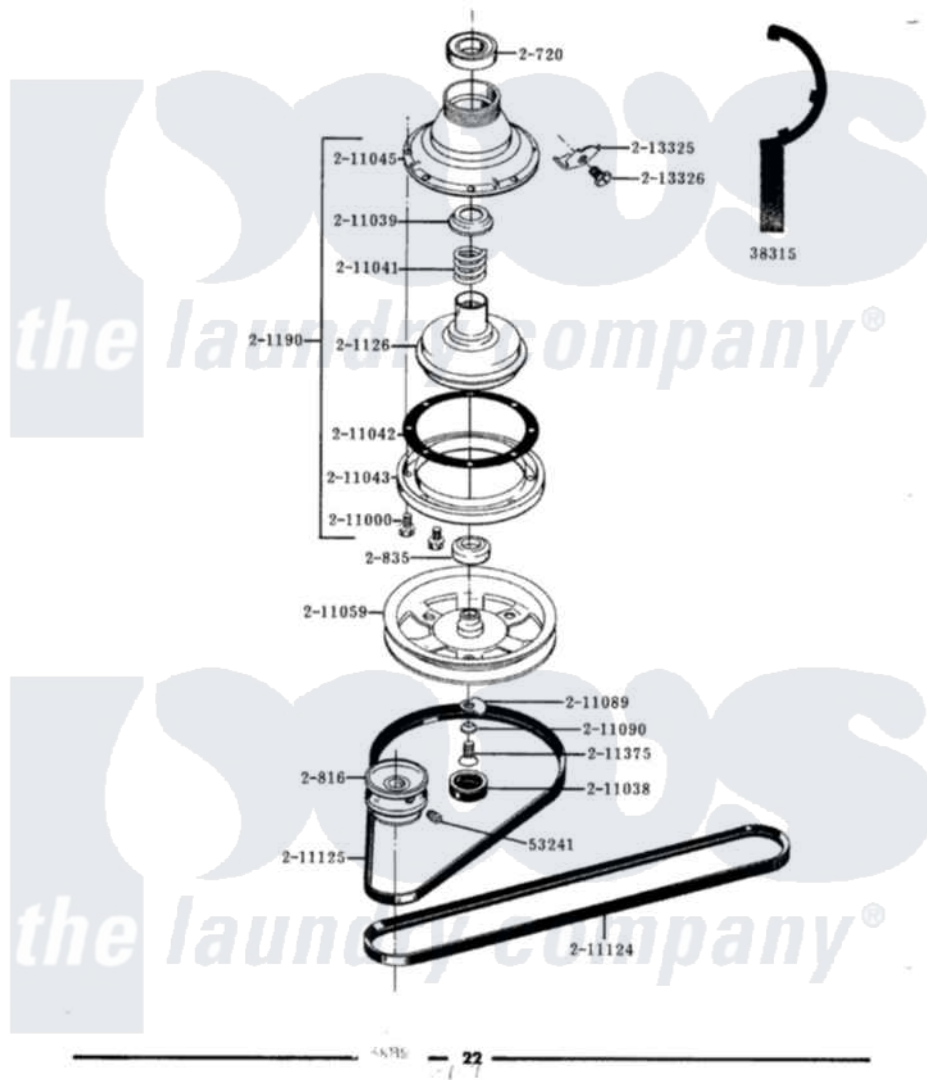

Maytag LA610 03 - CLUTCH, BRAKE & BELTS

ALL MODELS **CLUTCH, BRAKE & BELTS**

Maytag Residential Maytag LA610 Washer Parts Parts Diagram 03 - CLUTCH, BRAKE & BELTS
 Click on the part number to view part

Item	Original Part Number	Replaced By	Status	Part Description
1	Y038315	038315		Tool
2	Y053241			Set Screw, Motor Pulley
3	Y200720	22003441		Bearing, Rear
4	200816	6-2008160		Pulley- MO
5	200835			Bearing, Brake Rotor
6	201126	6-2011900		Brake Asse
7	201190	6-2011900		Brake Asse
8	211000			SCREW, BRAKE DRUM (HEX HEAD)
9	211038		Not Available	CAP, OIL RETAINER
10	211039	6-2011900		Brake Asse
11	211041	6-2011900		Brake Asse
12	211042	6-2011900		Brake Asse
13	211043	6-2011900		Brake Asse
14	211045	6-2011900		Brake Asse
15	211059	6-2301530		Pulley
16	211089			Lug, Stop Pulley

17	211090	22003555	Washer, Stop Lug
18	211124		Part Not Used
19	211125		V Belt, Drive Pulley
20	211375	681582	Screw
21	213325		Clip, Retaining
22	213326		Bolt, Sems Retaining Clip