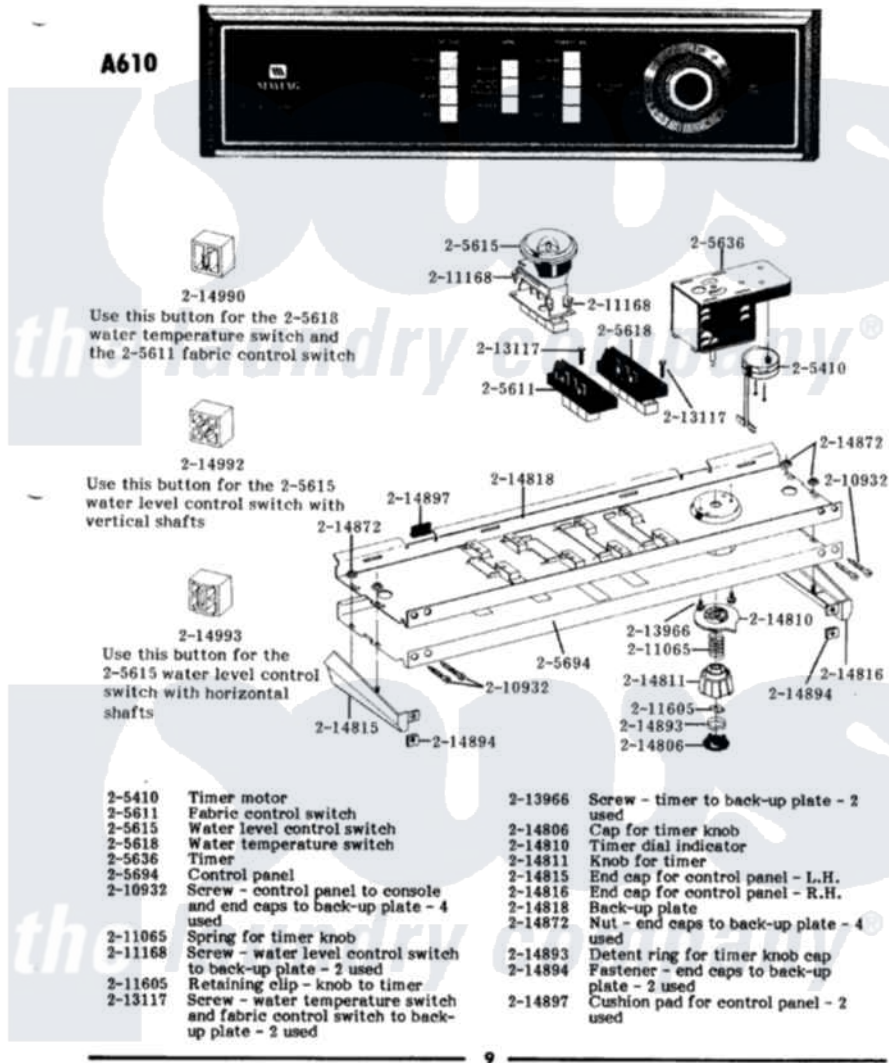

Maytag LA610 04 - CONTROL PANEL,TIMER & SWITCHES (A610)

MODEL A610 CONTROL PANEL, TIMER & SWITCHES

Maytag Residential Maytag LA610 Washer Parts Parts Diagram 04 - CONTROL PANEL,TIMER & SWITCHES (A610)
 Click on the part number to view part

Item	Original Part Number	Replaced By	Status	Part Description
1	205410		Not Available	TIMER MOTOR 120-60
2	205611			Fabric Control Switch
3	205615			Water Level Control Switch
4	205618		Not Available	WATER TEMPERATURE SWITCH
5	205636			Timer RPR
6	205694		Not Available	CONTROL PANEL
7	210932			Screw, No.8 X 9/16 Ctsk Note: Screw, Inlet Duct
8	211065			Spring, Index Wheel
9	211168	W10139210		Screw, 8-18 X 5/16
10	211605			Bezel, Timer Dial
11	213117	67006908		Screw, Ice Rack
12	213966	3400014		Screw
13	214806		Not Available	CAP FOR TIMER KNOB
14	214810	22001571		Bezel, Timer Dial
15	214811			Knob For Timer

16	214815		End Cap F/Control Panel-LH
17	214816		End Cap F/Control Panel-RH
18	214818		Back Up Plate
19	214872		Palnut, End Cap Note: Nut, Lamp Holder
20	214893	Not Available	DETENT RING F/TIMER KNOB CA
21	214894		Fastener, End Cap
22	214897		Pad, Control Panel