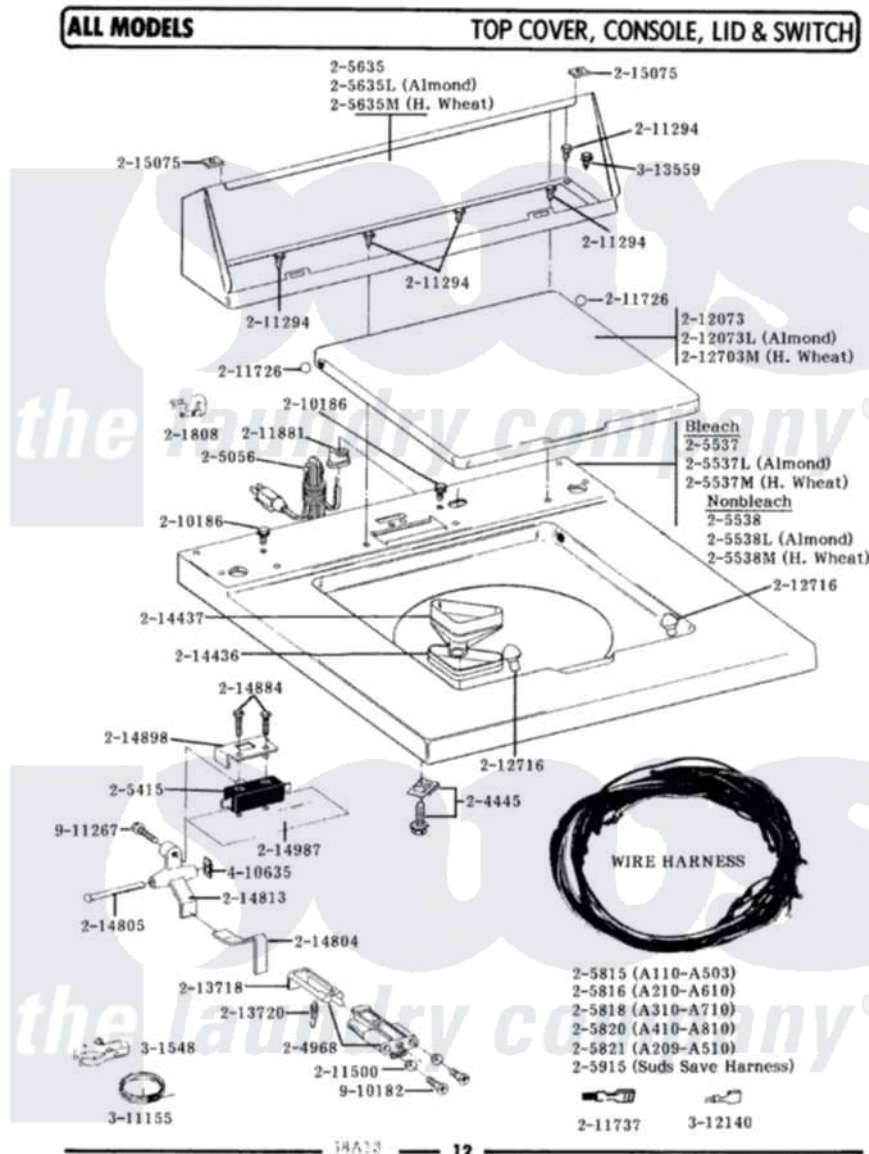

Maytag LA610 05 - TOP COVER, CONSOLE & LID SWITCH

Maytag Residential Maytag LA610 Washer Parts Parts Diagram 05 - TOP COVER, CONSOLE & LID SWITCH
 Click on the part number to view part

Item	Original Part Number	Replaced By	Status	Part Description
1	Y201808			Converter
2	204445			Screw And Fastener Assembly
3	204968			Plunger And Bracket Assembly--W
4	205056	204590		Cord, Power
5	205415	279347		Switch-Lid
7	205537L			Top Cover-Almond--NA
9	205635L		Not Available	CONSOLE (ALM)
10	205816		Not Available	MAIN WIRE HARNESS
12	210186	3370225		Screw
13	211294	90767		Screw, 8A X 3/8 HeX Washer Head Tapping
14	211500			Washer, Bracket To Top Cover
15	211726			Hinge, Ball Lid
16	211737	248562		Terminal
17	211881			Grommet, Cord Part Not Used-Gas Models Only

19	212073L	Not Available	LID-ALMOND
20	212716		Bumper, Lid
21	213718		Plunger, Lid Switch
22	213720		Spring, Lid Switch
23	214436		Gasket
24	214437	215577	Bleach Inlet White
25	214804		Unbalance Lever
26	214805		Pin For Unbalance Lever
27	214813	Not Available	LEVER FOR LID SWITCH
28	214884	213501	Screw, No.6-20 X 1-1/8 Inch
29	214898		Cover For Lid Switch
30	214987		Moisture Barrier For Switch
31	215075		Fastener, Control Panel To Console
32	301548		Clamp, Ground Wire
33	311155		Ground Wire And Clamp
34	Y312140		Wire Connector
35	Y313559		Screw
36	410635		Fastener
37	910182	25-7809	Screw, No.6-20 1/2 Flthd Torx
38	911267		Screw, Pump Cover