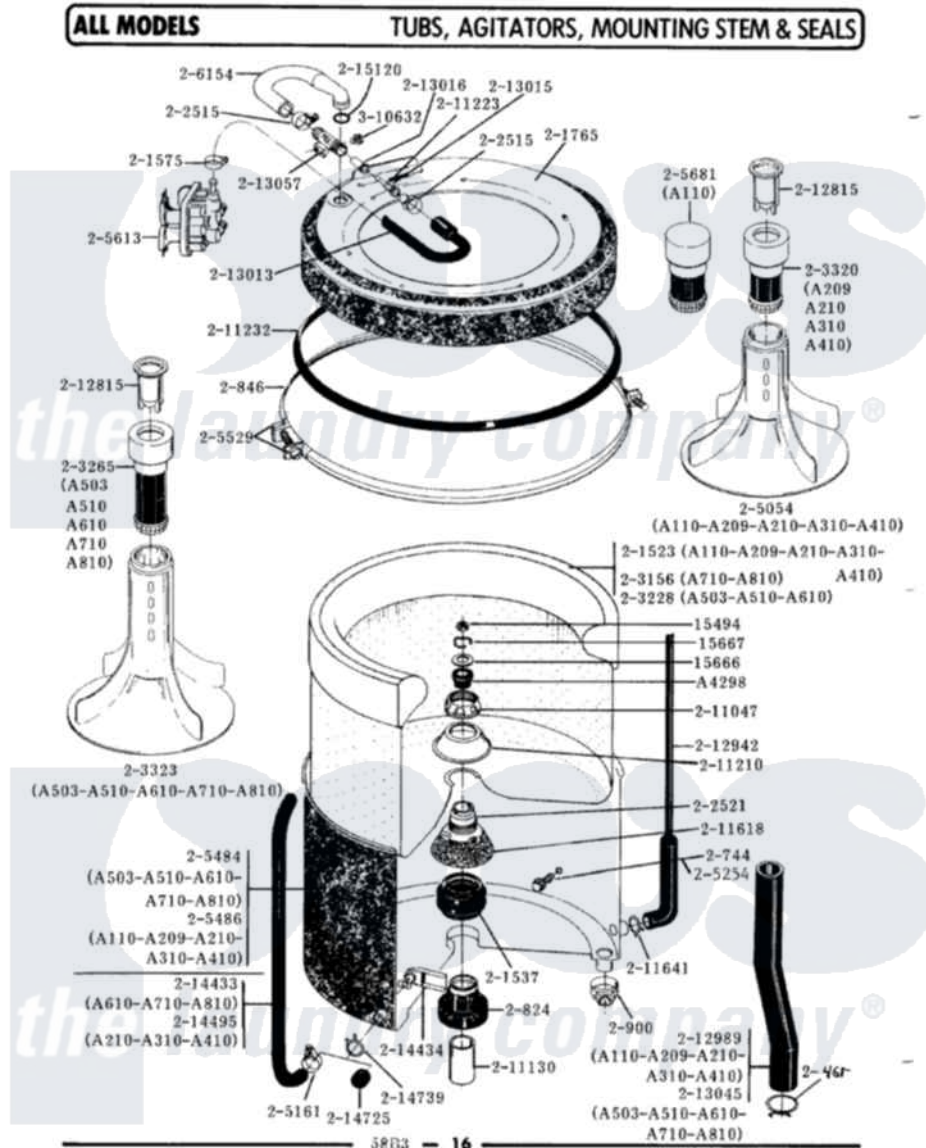

Maytag LA610 07 - TUB, AGITATOR, MOUNTING STEM & SEAL

Maytag Residential Maytag LA610 Washer Parts Parts Diagram 07 - TUB, AGITATOR, MOUNTING STEM & SEAL
 Click on the part number to view part

Item	Original Part Number	Replaced By	Status	Part Description
1	A04298		Not Available	SEAL, AGITATOR DRIVE SHAFT
2	Y015494			Stop Ring-Agitator Shaft
3	Y015666			Washer, Retaining -
4	Y015667			Retaining Ring
5	Y054867			Washer, Lock
6	200744	W10175939		Bolt
7	200824	6-2040130		Tub Bearin
8	200846			Clamp - Tub Cover
9	200900	616099		Clamp
10	201523		Not Available	INNER TUB
11	201537	6-2095720		Mounting S
12	201575			Clamp, Hose
13	201765		Not Available	COVER, TUB
14	202515	596669		Clamp, Manifold
15	202521	6-2095720		Mounting S

TUB INNER PART NOT

17	203228	Not Available	TUB, INNER PART NOT USED
18	203265		Lint Filter-Dispenser
19	203323	22004085	Large Agitator
20	204012	6-2095720	Mounting S
21	204013	6-2040130	Tub Bearin
22	205161	489503	Clamp
23	205484		Tub, Outer Part Not Used
24	205486	Not Available	PART NOT USED
25	205529		Nut And Bolt Kit For Tub Clam
26	205613		Water Valve
27	206154		Injector Tube With Seal
28	211047	6-2110472	Nut- Clamp
29	211100		Washer, Outer Tub
30	211130		Bearing Liner, Tub Bearing
31	211210		Washer, Clamping Nut
32	211223		Bumper, Unbalance
33	211232		Seal, Tub Cover
34	211618	22001423	Set Screw, Mounting Stem
35	211641		Clamp, 1-1/16"
36	212815	Not Available	DISPENSER CUP
37	212942	22001619	Tube, Water Level Switch
38	213013		Hose, Injector
39	213015		Nozzle, Injector
40	213016	216201	Nozzle
41	213045		Hose, Outer Tub Part Not Used
42	213057	22213057	Sleeve- In
43	214433		Tube, Inlet Part Not Used
44	214434		Spout, Deflector
45	214725		Cap For Spout-Outer Tub
46	214739	596669	Clamp, Manifold
47	200461	285655	Clamp, Hose
48	215120		Seal For Injector Tube
49	Y310632	1163839	Screw