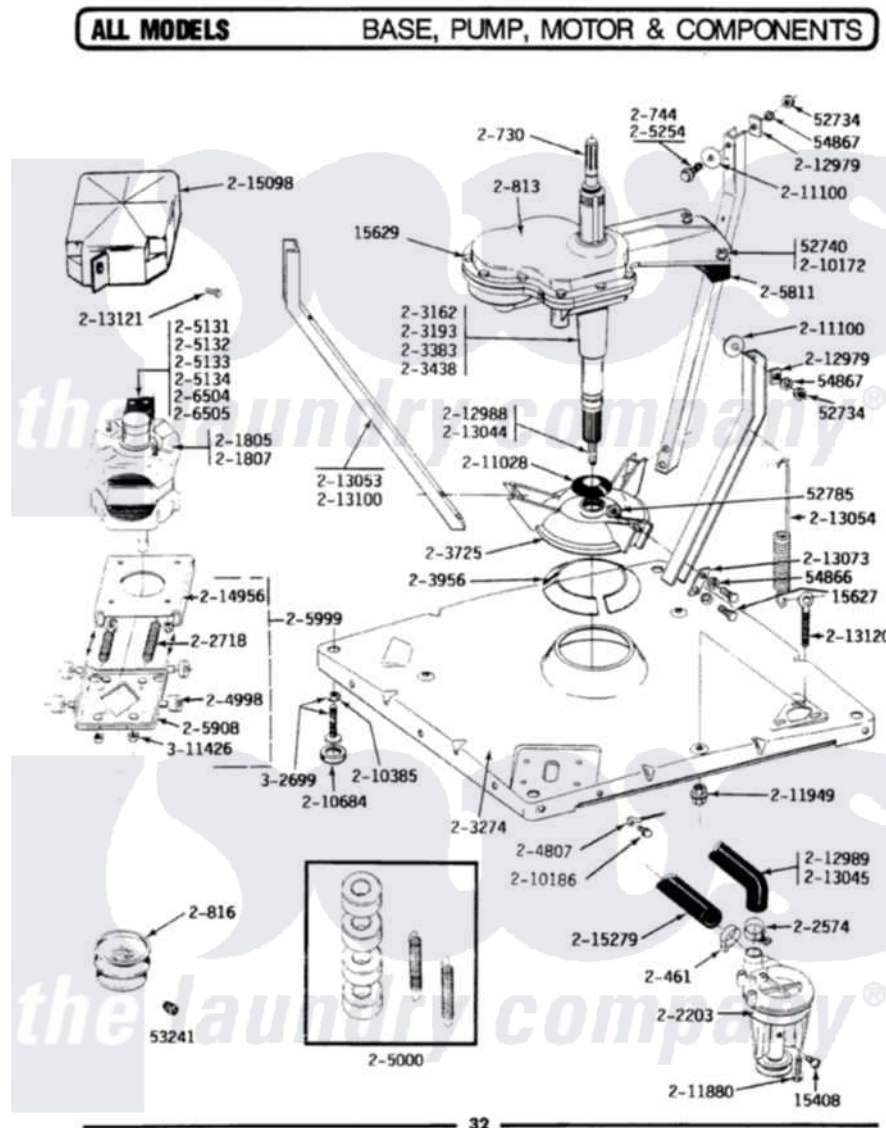

Maytag LA612 01 - BASE, PUMP, MOTOR & COMPONENTS

Maytag Residential Maytag LA612 Washer Parts Parts Diagram 01 - BASE, PUMP, MOTOR & COMPONENTS
 Click on the part number to view part

Item	Original Part Number	Replaced By	Status	Part Description
1	Y015408	22003235		Screw, Bearing Insert
2	Y015627			Screw- Hex
3	Y015629			Bolt, Grinding Chamber
4	Y052734			Nut, Carrage Bolts And Bracket
5	Y052740	62739		Nut, Lock
6	Y052785			Nut, Brace To Damper
7	Y053241			Set Screw, Motor Pulley
8	Y054866	486009		Lockwasher
9	Y054867			Washer, Lock
10	200461	285655		Clamp, Hose
11	200730	22002124		Shaft- Agi
12	200744	W10175939		Bolt
13	200813		Not Available	GEAR CASE COVER ASSEMBLY
14	200816	6-2008160		Pulley- MO
15	201807	12002353		Motor-Drve