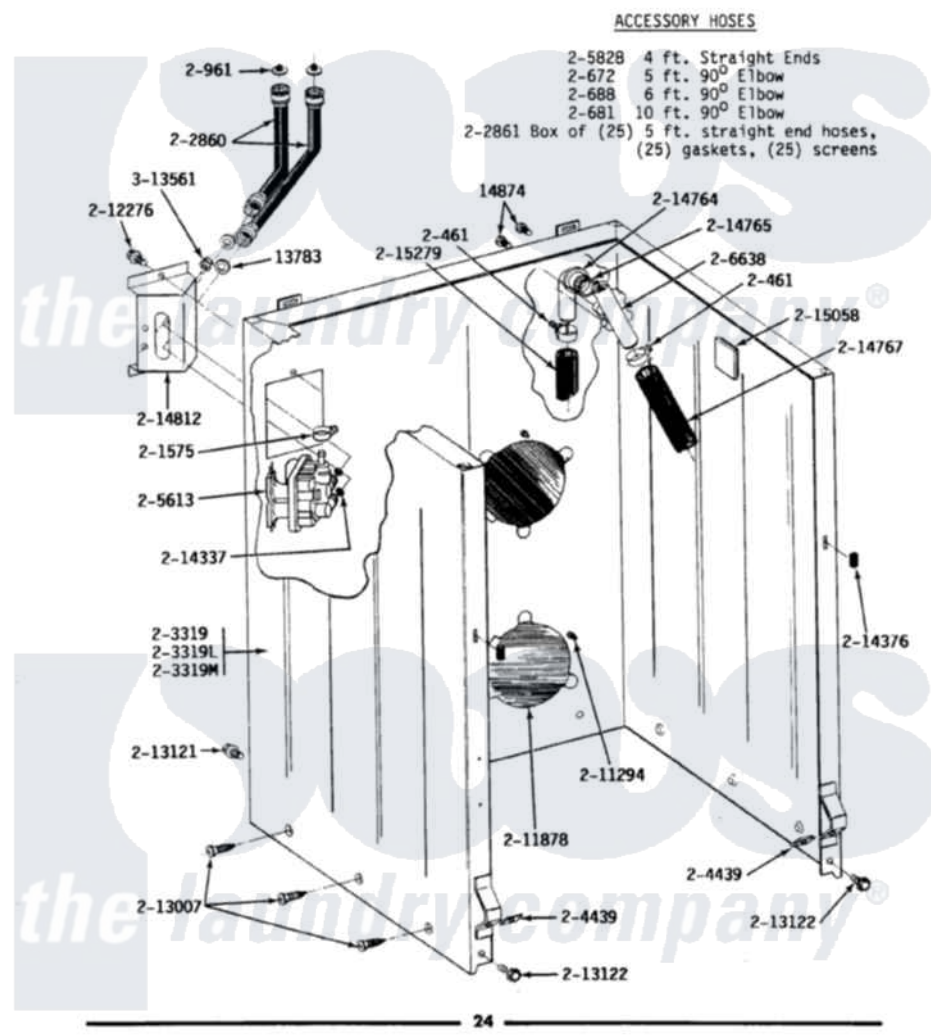

# Maytag LA612 02 - CABINET, WATER VALVE, HOSES & FRNT PANEL

**ALL MODELS**  
**CABINET, WATER VALVE, HOSES & FRONT PANEL**

Maytag Residential Maytag LA612 Washer Parts Diagram 02 - CABINET, WATER VALVE, HOSES & FRNT PANEL

Click on the part number to view part

Item	Original Part Number	Replaced By	Status	Part Description
1	<a href="#">Y013783</a>			Washer, Inlet Hose
2	<a href="#">Y014874</a>			Screw, Idler Arm And Sleeve
3	200461	<a href="#">285655</a>		Clamp, Hose
4	200672	<a href="#">76314</a>		Hose, Inlet 6 Ft. Hose With Elbow
5	200681	<a href="#">21001467</a>		Hose- 10'
6	200688	<a href="#">76314</a>		Hose, Inlet 6 Ft. Hose With Elbow
7	<a href="#">Y200832</a>			Capacitor
8	200961	<a href="#">12001413</a>		Strainer And Washer Kit
9	<a href="#">201575</a>			Clamp, Hose
10	<a href="#">202860</a>			Inlet Hose Assembly
11	202861	<a href="#">202860</a>		Inlet Hose Assembly
12	<a href="#">203237</a>			No.17 Wire With Terminal
14	203319L		Not Available	(ALMOND)
15	<a href="#">204439</a>			Screw And Fstner Assembly