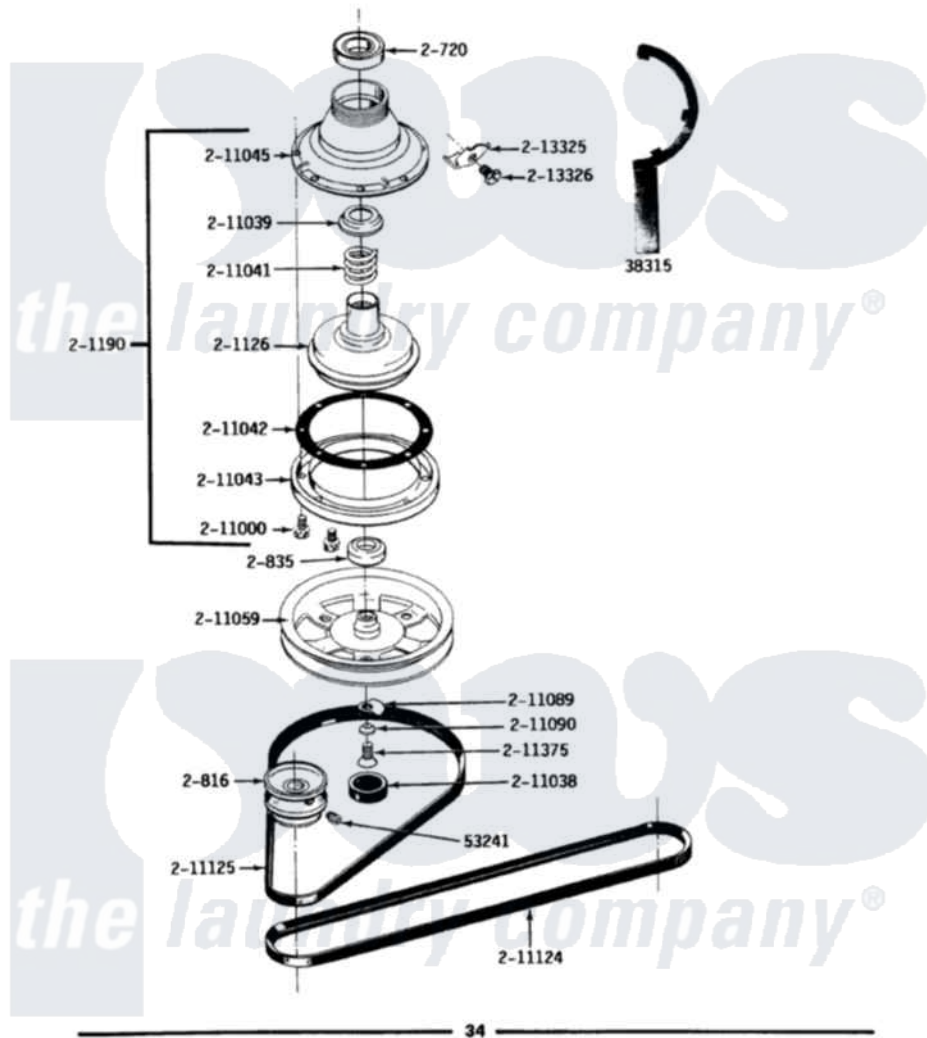

Maytag LA612 03 - CLUTCH, BRAKE & BELTS

ALL MODELS **CLUTCH, BRAKE & BELTS**

Maytag Residential Maytag LA612 Washer Parts Parts Diagram 03 - CLUTCH, BRAKE & BELTS
 Click on the part number to view part

Item	Original Part Number	Replaced By	Status	Part Description
1	Y038315	038315		Tool
2	Y053241			Set Screw, Motor Pulley
3	Y200720	22003441		Bearing, Rear
4	200816	6-2008160		Pulley- MO
5	200835			Bearing, Brake Rotor
6	201126	6-2011900		Brake Asse
7	201190	6-2011900		Brake Asse
8	211000			SCREW, BRAKE DRUM (HEX HEAD)
9	211038		Not Available	CAP, OIL RETAINER
10	211039	6-2011900		Brake Asse
11	211041	6-2011900		Brake Asse
12	211042	6-2011900		Brake Asse
13	211043	6-2011900		Brake Asse
14	211045	6-2011900		Brake Asse
15	211059	6-2301530		Pulley
16	211089			Lug, Stop Pulley

17	211090	22003555	Washer, Stop Lug
18	211124		Part Not Used
19	211125		V Belt, Drive Pulley
20	211375	681582	Screw
21	213325		Clip, Retaining
22	213326		Bolt, Sems Retaining Clip