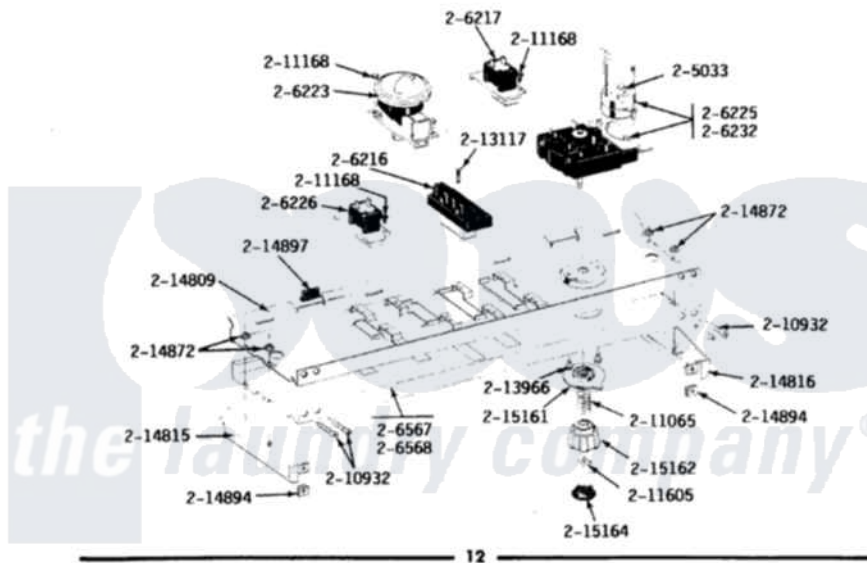

# Maytag LA612 04 - CONTROL PANEL

Maytag [Residential Maytag LA612 Washer Parts](#) Parts Diagram 04 - CONTROL PANEL  
 Click on the part number to view part

Item	Original Part Number	Replaced By	Status	Part Description
1	205033	<a href="#">22205033</a>		Motor- Tim
2	<a href="#">206216</a>			Water Temperature Switch
3	206217		Not Available	SPEED CONTROL SWITCH
4	206223	<a href="#">22206223</a>		Switch- Wa
5	<a href="#">206225</a>			Timer
8	206567		Not Available	CONTROL PANEL
10	<a href="#">210932</a>			Screw, No.8 X 9/16 Ctsk Note: Screw, Inlet Duct
11	<a href="#">211065</a>			Spring, Index Wheel
12	211168	<a href="#">W10139210</a>		Screw, 8-18 X 5/16
13	<a href="#">211605</a>			Bezel, Timer Dial
14	213117	<a href="#">67006908</a>		Screw, Ice Rack
15	213966	<a href="#">3400014</a>		Screw
16	<a href="#">214809</a>			Back Up Plate
17	<a href="#">214815</a>			End Cap F/Control Panel-LH
18	<a href="#">214816</a>			End Cap F/Control Panel-RH

19	<a href="#">214872</a>		Pinnut, End Cap Note, Nut, Lamp Holder
20	<a href="#">214894</a>		Fastener, End Cap
21	<a href="#">214897</a>		Pad, Control Panel
22	215161	<a href="#">22001571</a>	Bezel, Timer Dial
23	<a href="#">215162</a>		Timer Knob
24	215164	Not Available	CAP FOR KNOB