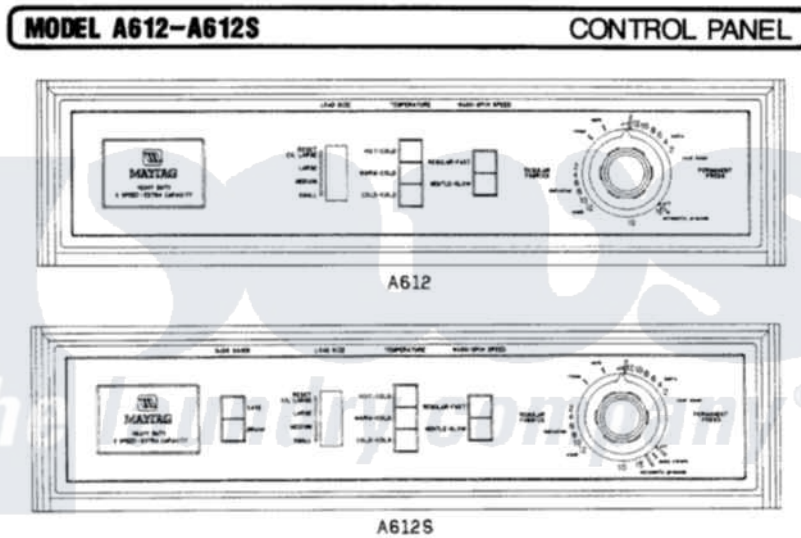

# Maytag LA612 04 - CONTROL PANEL

Maytag [Residential Maytag LA612 Washer Parts](#) Parts Diagram 04 - CONTROL PANEL  
 Click on the part number to view part

Item	Original Part Number	Replaced By	Status	Part Description
1	205033	<a href="#">22205033</a>		Motor- Tim
2	<a href="#">206216</a>			Water Temperature Switch
3	206217		Not Available	SPEED CONTROL SWITCH
4	206223	<a href="#">22206223</a>		Switch- Wa
5	<a href="#">206225</a>			Timer
8	206567		Not Available	CONTROL PANEL
10	<a href="#">210932</a>			Screw, No.8 X 9/16 Ctsk Note: Screw, Inlet Duct
11	<a href="#">211065</a>			Spring, Index Wheel
12	211168	<a href="#">W10139210</a>		Screw, 8-18 X 5/16
13	<a href="#">211605</a>			Bezel, Timer Dial
14	213117	<a href="#">67006908</a>		Screw, Ice Rack
15	213966	<a href="#">3400014</a>		Screw
16	<a href="#">214809</a>			Back Up Plate
17	<a href="#">214815</a>			End Cap F/Control Panel-LH
18	<a href="#">214816</a>			End Cap F/Control Panel-RH

19	<a href="#">214872</a>		Pinnut, End Cap Note, Nut, Lamp Holder
20	<a href="#">214894</a>		Fastener, End Cap
21	<a href="#">214897</a>		Pad, Control Panel
22	215161	<a href="#">22001571</a>	Bezel, Timer Dial
23	<a href="#">215162</a>		Timer Knob
24	215164	Not Available	CAP FOR KNOB