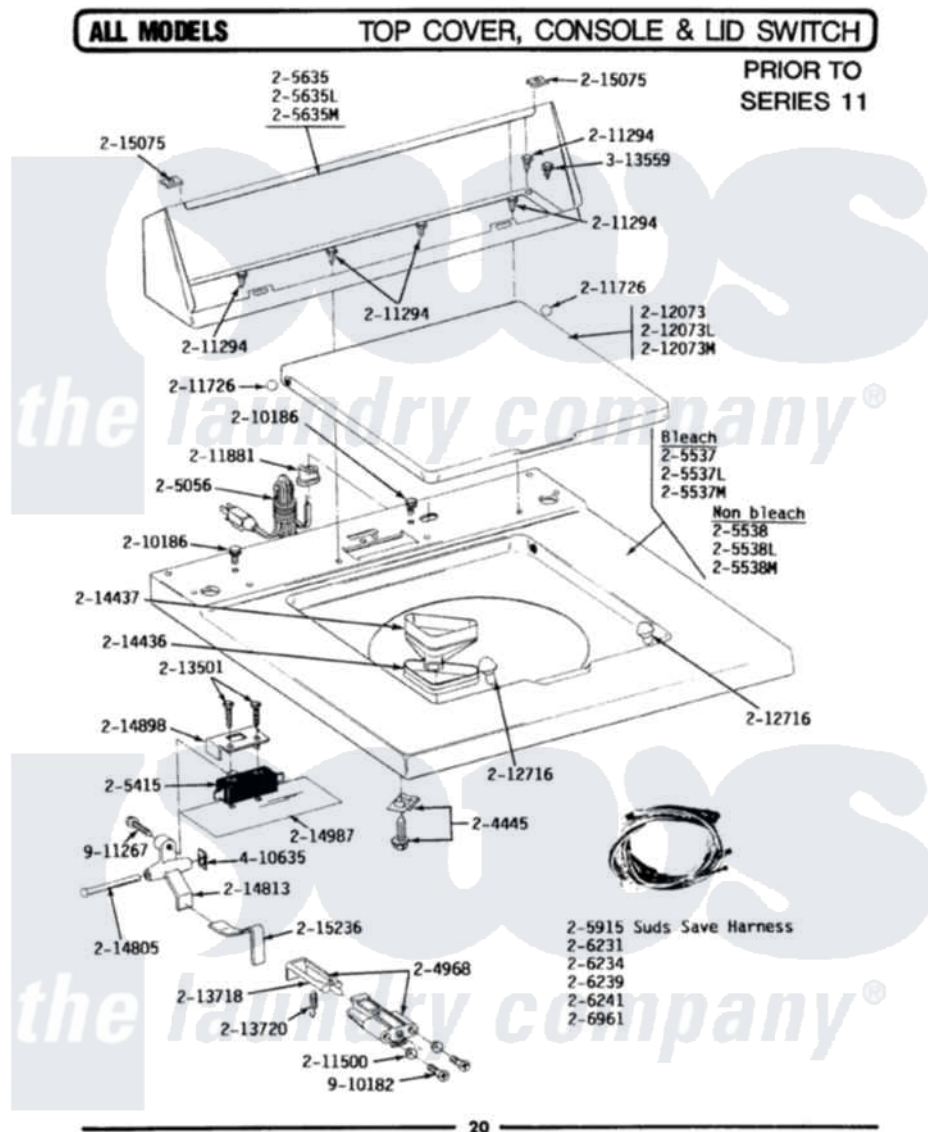

Maytag LA612 07 - TOP COVER, CONSOLE & LID SWITCH

Maytag Residential Maytag LA612 Washer Parts Parts Diagram 07 - TOP COVER, CONSOLE & LID SWITCH
 Click on the part number to view part

Item	Original Part Number	Replaced By	Status	Part Description
1	Y201808			Converter
2	204445			Screw And Fastener Assembly
3	204968			Plunger And Bracket Assembly--W
4	205056	204590		Cord, Power
5	205415	279347		Switch-Lid
7	205537L			Top Cover-Almond--NA
11	205635L		Not Available	CONSOLE (ALM)
13	205997			Non-Bleach Conversion Kit
16	206231			Wire Harness
19	210186	3370225		Screw
20	211294	90767		Screw, 8A X 3/8 HeX Washer Head Tapping
21	211500			Washer, Bracket To Top Cover
22	211726			Hinge, Ball Lid
23	211737	248562		Terminal
24	211881			Grommet, Cord Part Not Used-

24	211001		Gas Models Only
26	212073L	Not Available	LID-ALMOND
27	212716		Bumper, Lid
28	213501		Screw, No.6-20 X 1-1/8 Inch
29	213718		Plunger, Lid Switch
30	213720		Spring, Lid Switch
31	214436		Gasket
32	214805		Pin For Unbalance Lever
33	214813	Not Available	LEVER FOR LID SWITCH
34	214898		Cover For Lid Switch
35	214987		Moisture Barrier For Switch
36	215075		Fastener, Control Panel To Console
37	215236	214804	Unbalance Lever
39	215578		Bleach Inlet Almond
41	215580		Cup, Bleach
42	301548		Clamp, Ground Wire
43	311155		Ground Wire And Clamp
44	Y312140		Wire Connector
45	Y313559		Screw
46	410635		Fastener
47	910182	25-7809	Screw, No.6-20 1/2 Flthd Torx
48	911267		Screw, Pump Cover