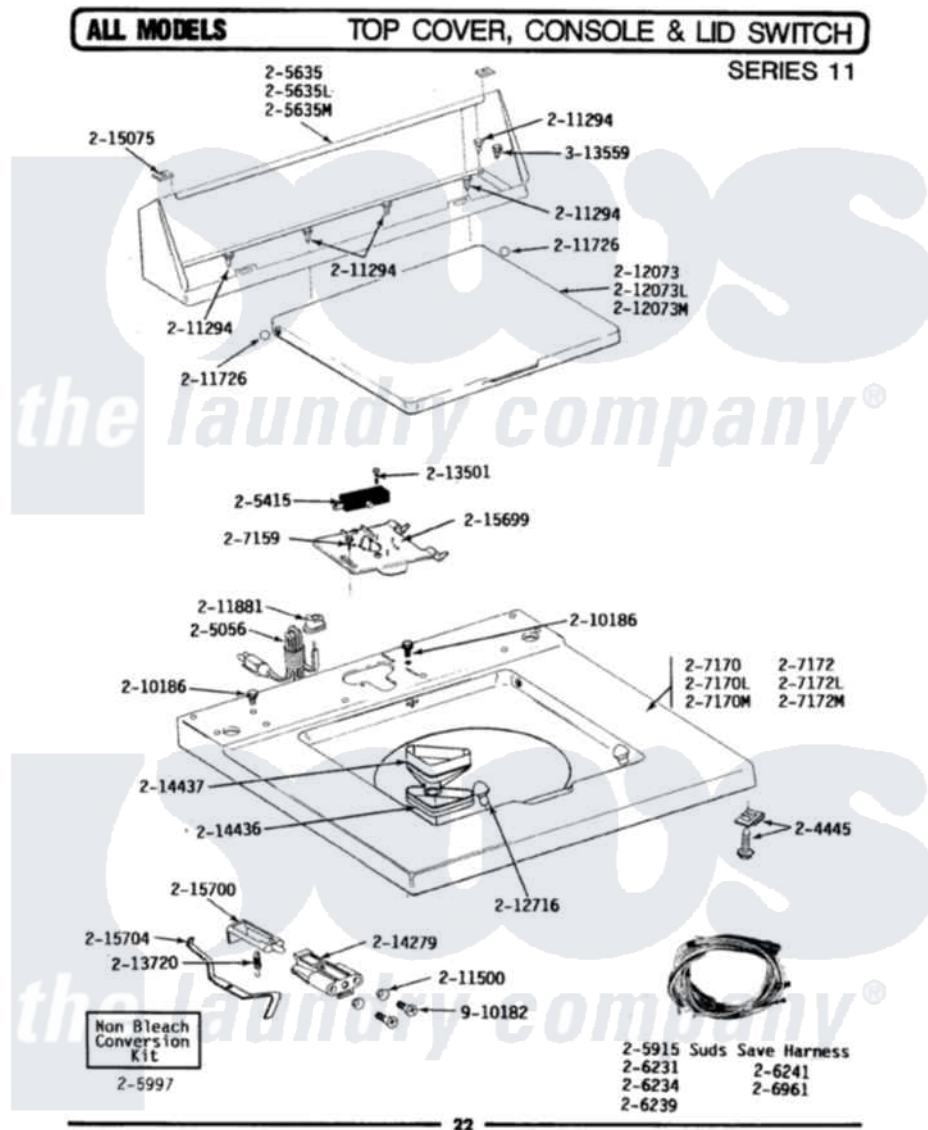

Maytag LA612 08 - TOP COVER, CONSOLE & LID SWITCH (SER 11)

Maytag Residential Maytag LA612 Washer Parts Parts Diagram 08 - TOP COVER, CONSOLE & LID SWITCH (SER 11)
 Click on the part number to view part

Item	Original Part Number	Replaced By	Status	Part Description
1	Y201808			Converter
2	204445			Screw And Fastener Assembly
3	204968			Plunger And Bracket Assembly--W
4	205056	204590		Cord, Power
5	205415	279347		Switch-Lid
7	205635L		Not Available	CONSOLE (ALM)
9	205997			Non-Bleach Conversion Kit
10	206231			Wire Harness
11	207159	489355		Screw, 8 X 1/2
13	207170L			Top Cover Assembly ALM---NA
16	207172L			Top Cover Assembly ALM---NA
17	210186	3370225		Screw
18	211294	90767		Screw, 8A X 3/8 HeX Washer Head Tapping
19	211500			Washer, Bracket To Top Cover

20	211726		Hinge, Ball Lid
23	211737	248562	Terminal
24	211881		Grommet, Cord Part Not Used- Gas Models Only
26	212073L	Not Available	LID-ALMOND
27	212716		Bumper, Lid
28	213501		Screw, No.6-20 X 1-1/8 Inch
29	213718		Plunger, Lid Switch
30	213720		Spring, Lid Switch
31	214279	204968	Plunger And Bracket Assembly--W
32	214436		Gasket
33	214805		Pin For Unbalance Lever
34	214813	Not Available	LEVER FOR LID SWITCH
35	214898		Cover For Lid Switch
36	214987		Moisture Barrier For Switch
37	215075		Fastener, Control Panel To Console
38	215236	214804	Unbalance Lever
40	215578		Bleach Inlet Almond
42	215580		Cup, Bleach
43	Y215699	22001678	Bracket, Switch And Fuse
44	215700	Not Available	LID SWITCH PLUNGER
45	215704		Lever, Unbalance
46	301548		Clamp, Ground Wire
47	311155		Ground Wire And Clamp
48	Y312140		Wire Connector
"	Y313559		Screw
49	410635		Fastener
50	910182	25-7809	Screw, No.6-20 1/2 Flthd Torx
51	911267		Screw, Pump Cover