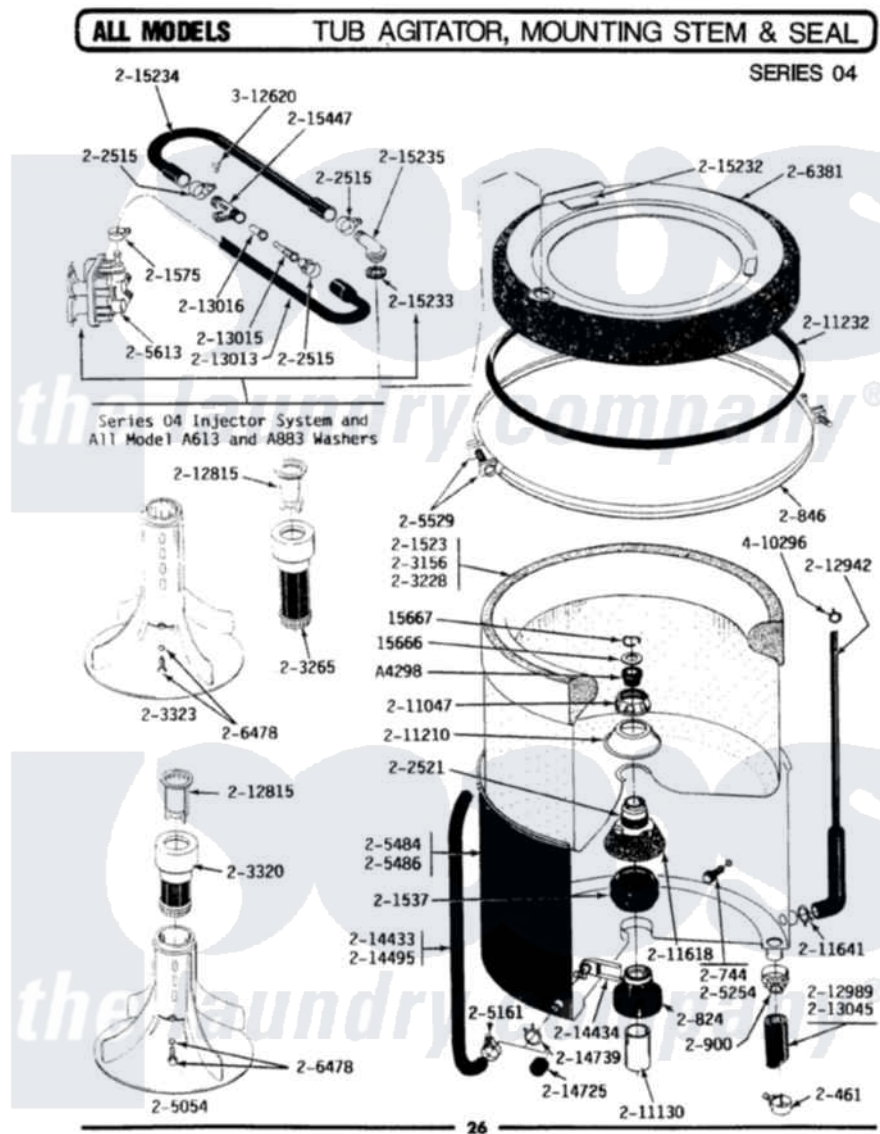

Maytag LA612 10 - TUB, AGITATOR, MTG. STEM & SEAL (SER 04)

Maytag [Residential Maytag LA612 Washer Parts](#) Parts Diagram 10 - TUB, AGITATOR, MTG. STEM & SEAL (SER 04)
 Click on the part number to view part

Item	Original Part Number	Replaced By	Status	Part Description
1	A04298		Not Available	SEAL, AGITATOR DRIVE SHAFT
2	Y015666			Washer, Retaining -
3	Y015667			Retaining Ring
4	Y054867			Washer, Lock
5	200744	W10175939		Bolt
6	200824	6-2040130		Tub Bearin
7	200846			Clamp - Tub Cover
8	200900	616099		Clamp
10	201537	6-2095720		Mounting S
11	201575			Clamp, Hose
12	202515	596669		Clamp, Manifold
13	203156		Not Available	INNER TUB
14	202521	6-2095720		Mounting S
15	203156		Not Available	INNER TUB
16	203265			Lint Filter-Dispenser
18	203323	22004085		Large Agitator

19	204012	6-2095720	Mounting S
20	204013	6-2040130	Tub Bearin
22	205161	489503	Clamp
23	205254	W10175938	Bolt
24	205484		Tub, Outer Part Not Used
26	205529		Nut And Bolt Kit For Tub Clam
27	205613		Water Valve
28	206381	Not Available	TUB COVER
29	206478	Not Available	SCREW & WASHER FOR AGITATOR
30	206683	206680	Water Injector Assembly
31	211047	6-2110472	Nut- Clamp
32	211100		Washer, Outer Tub
33	211130		Bearing Liner, Tub Bearing
34	211210		Washer, Clamping Nut
35	211232		Seal, Tub Cover
36	211618	22001423	Set Screw, Mounting Stem
37	211641		Clamp, 1-1/16"
38	212815	Not Available	DISPENSER CUP
39	212942	22001619	Tube, Water Level Switch
41	213013		Hose, Injector
42	213015		Nozzle, Injector
43	213016	216201	Nozzle
44	213045		Hose, Outer Tub Part Not Used
45	214434		Spout, Deflector
"	214433		Tube, Inlet Part Not Used
46	214725		Cap For Spout-Outer Tub
47	214739	596669	Clamp, Manifold
48	214875	285655	Clamp, Hose
49	215232		Bumper, Unbalance
50	215233		Seal For Injector Tube
51	Y215234		Hose, Injector Fill
52	215235		Tube, Injector
53	215447		Sleeve For Injector
54	Y310632	1163839	Screw
55	312620		Screw, Sems
56	410296	596669	Clamp, Manifold